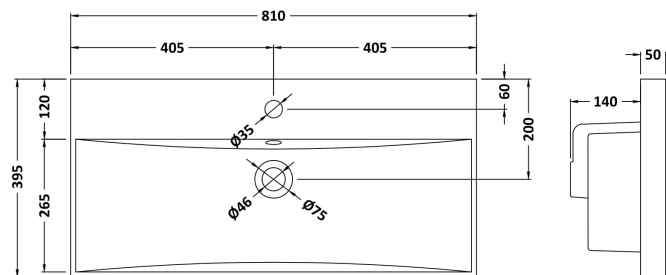

Packaging Dimensions

Height (mm):	835
Width (mm):	820
Depth (mm):	395
Gross Weight (kg):	27

Packaging Data

Box Colour:	Brown Cardboard Box
Box Qty:	1
Label Size:	50 x 100
Label Colour:	White Label
Label Qty:	2

Outer Box Dimensions (If Applicable)

Height (mm):	
Width (mm):	
Depth (mm):	
Gross Weight (kg):	
Barcode:	5056462657028

Product Details

Country of Origin:	United Kingdom
Fitting Instruction:	No
CE & UKCA:	
FSC Certified Materials:	Yes
Colour:	Halifax Oak
Construction Method:	Cam & Wood Dowel
Construction Type:	Rigid
Cabinet Finish:	MFC Textured Woodgrain
Fascia Finish:	MFC Textured Woodgrain
Cabinet Thickness (mm):	18
Fascia Thickness (mm):	18
Drawer Included:	No
Drawer Type:	Not Applicable
No of Shelves:	1
Hinge Type:	95 Degree Clip-On Soft Close
Hinge Included:	Yes, Supplied
Adjustable Legs:	No, Not Required
Fixings Included:	Yes
Handle Style:	Modern
Waste Shroud:	Not Applicable
Handle Included:	Yes, Supplied
Handle Type:	D-Shape

Sales Code: NVM035

Description: 800 Thin Edged Basin 1Th

Product Dimensions

Height (mm):	170
Width (mm):	810
Depth (mm):	395
Nett Weight (kg):	14.5

Packaging Dimensions

Height (mm):	190
Width (mm):	830
Depth (mm):	415
Gross Weight (kg):	15

Packaging Data

Box Colour:	Brown Cardboard Box
Box Qty:	1
Label Size:	100 x 50
Label Colour:	White Label
Label Qty:	2

Outer Box Dimensions (If Applicable)

Height (mm):	
Width (mm):	
Depth (mm):	
Gross Weight (kg):	
Barcode:	5056211853435