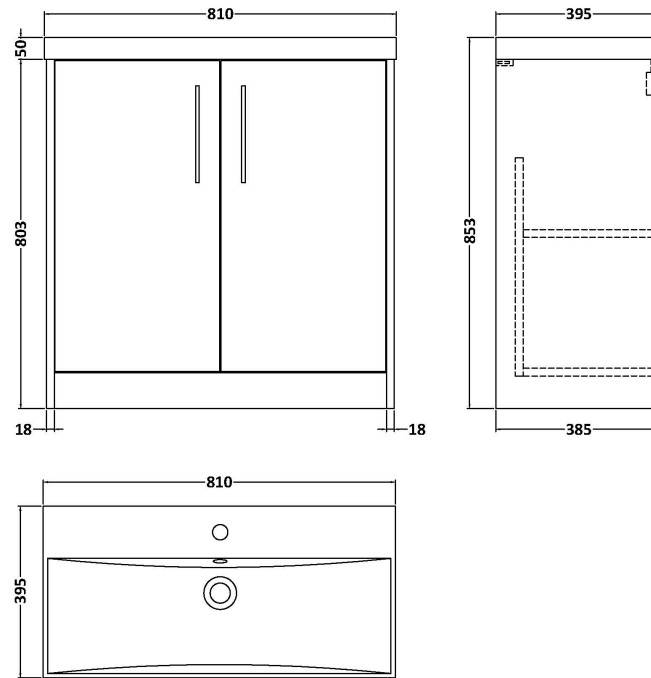

Sales Code: JNU1805D

Description: 800 Fs 2-Door Vanity & Basin 3

Packaging Details

Barcode: 5056462671284

Sales Code: NPF1805

Description: 800 F/S 2-Door Unit (385 Deep)

Product Dimensions

Height (mm):	803
Width (mm):	800
Depth (mm):	385
Nett Weight (kg):	26.5

Packaging Dimensions

Height (mm):	835
Width (mm):	820
Depth (mm):	395
Gross Weight (kg):	27

Packaging Data

Box Colour:	Brown Cardboard Box
Box Qty:	1
Label Size:	50 x 100
Label Colour:	White Label
Label Qty:	2

Sales Code: NVM035

Description: 800 Thin Edged Basin 1Th

Product Dimensions

Height (mm):	170
Width (mm):	810
Depth (mm):	395
Nett Weight (kg):	14.5

Packaging Dimensions

Height (mm):	190
Width (mm):	830
Depth (mm):	415
Gross Weight (kg):	15

Packaging Data

Box Colour:	Brown Cardboard Box
Box Qty:	1
Label Size:	100 x 50
Label Colour:	White Label
Label Qty:	2

Outer Box Dimensions (If Applicable)

Height (mm):	
Width (mm):	
Depth (mm):	
Gross Weight (kg):	
Barcode:	5056211853435