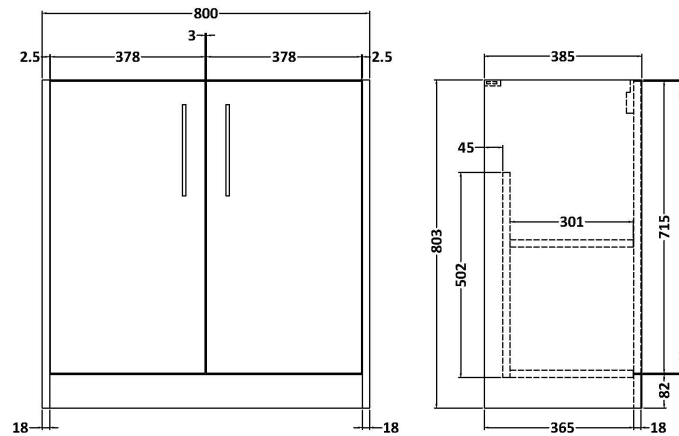

Sales Code: JNU1805D

Description: 800 Fs 2-Door Vanity & Basin 3

Packaging Details

Barcode: 5056462671284

Sales Code: NPF1805

Description: 800 F/S 2-Door Unit (385 Deep)

Product Dimensions

Height (mm):	803
Width (mm):	800
Depth (mm):	385
Nett Weight (kg):	26.5

Packaging Dimensions

Height (mm):	835
Width (mm):	820
Depth (mm):	395
Gross Weight (kg):	27

Packaging Data

Box Colour:	Brown Cardboard Box
Box Qty:	1
Label Size:	50 x 100
Label Colour:	White Label
Label Qty:	2

Sales Code: NVM035

Description: 800 Thin Edged Basin 1Th

Product Dimensions

Height (mm):	170
Width (mm):	810
Depth (mm):	395
Nett Weight (kg):	14.5

Packaging Dimensions

Height (mm):	190
Width (mm):	830
Depth (mm):	415
Gross Weight (kg):	15

Packaging Data

Box Colour:	Brown Cardboard Box
Box Qty:	1
Label Size:	100 x 50
Label Colour:	White Label
Label Qty:	2

Outer Box Dimensions (If Applicable)

Height (mm):	
Width (mm):	
Depth (mm):	
Gross Weight (kg):	
Barcode:	5056211853435