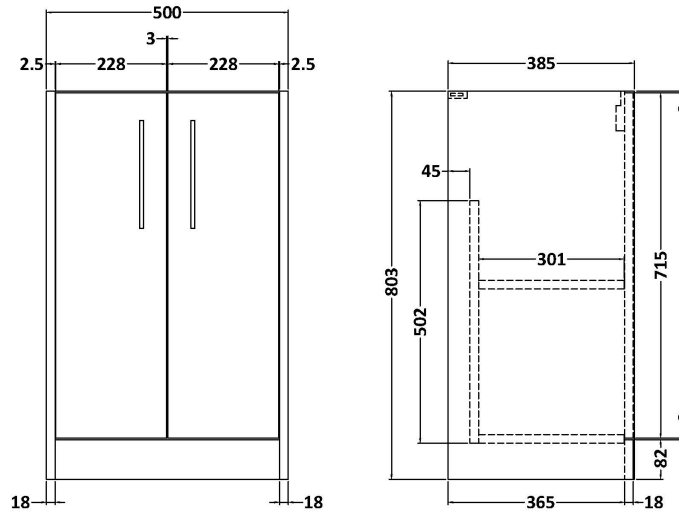

Sales Code: JNU2201G

Description: 500 Fs 2-Door Vanity & Basin 4

Packaging Details

Barcode: 5056462681078

Sales Code: NPF2201

Description: 500 F/S 2-Door Unit (385 Deep)

Product Dimensions

Height (mm):	803
Width (mm):	500
Depth (mm):	385
Nett Weight (kg):	17.5

Packaging Dimensions

Height (mm):	835
Width (mm):	520
Depth (mm):	395
Gross Weight (kg):	18

Packaging Data

Box Colour:	Brown Cardboard Box
Box Qty:	1
Label Size:	50 x 100
Label Colour:	White Label
Label Qty:	2

Outer Box Dimensions (If Applicable)

Height (mm):	
Width (mm):	
Depth (mm):	
Gross Weight (kg):	
Barcode:	5056462656892

Product Details

Country of Origin:	United Kingdom
Fitting Instruction:	No
CE & UKCA:	
FSC Certified Materials:	Yes
Colour:	Graphite Grey Woodgrain
Construction Method:	Cam & Wood Dowel
Construction Type:	Rigid
Cabinet Finish:	MFC Textured Woodgrain
Fascia Finish:	MFC Textured Woodgrain
Cabinet Thickness (mm):	18
Fascia Thickness (mm):	18
Drawer Included:	No
Drawer Type:	Not Applicable
No of Shelves:	1
Hinge Type:	95 Degree Clip-On Soft Close
Hinge Included:	Yes, Supplied
Adjustable Legs:	No, Not Required
Fixings Included:	Yes
Handle Style:	Modern
Waste Shroud:	Not Applicable
Handle Included:	Yes, Supplied
Handle Type:	D-Shape

Sales Code: NVM042

Description: 500 Curved Basin 1Th

Product Dimensions

Height (mm):	160
Width (mm):	510
Depth (mm):	440
Nett Weight (kg):	9

Packaging Dimensions

Height (mm):	190
Width (mm):	530
Depth (mm):	415
Gross Weight (kg):	9.5