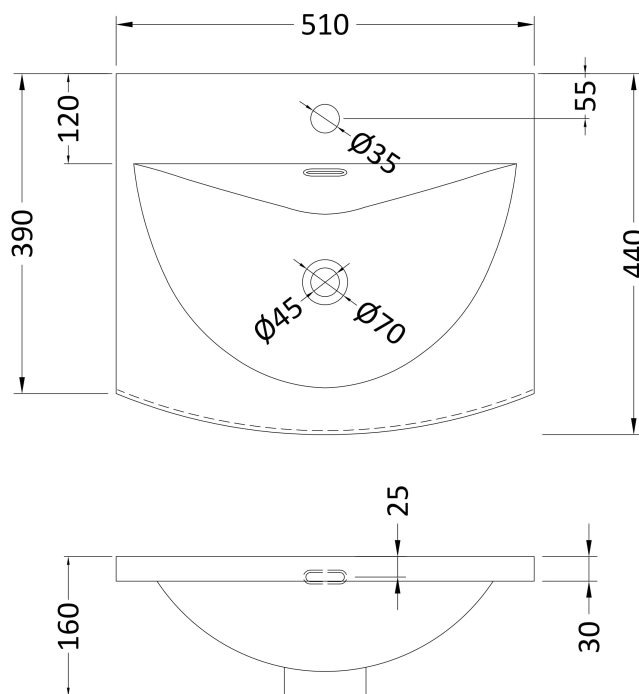

Packaging Dimensions

Height (mm):	835
Width (mm):	520
Depth (mm):	395
Gross Weight (kg):	18

Packaging Data

Box Colour:	Brown Cardboard Box
Box Qty:	1
Label Size:	50 x 100
Label Colour:	White Label
Label Qty:	2

Outer Box Dimensions (If Applicable)

Height (mm):	
Width (mm):	
Depth (mm):	
Gross Weight (kg):	
Barcode:	5056462656892

Product Details

Country of Origin:	United Kingdom
Fitting Instruction:	No
CE & UKCA:	
FSC Certified Materials:	Yes
Colour:	Graphite Grey Woodgrain
Construction Method:	Cam & Wood Dowel
Construction Type:	Rigid
Cabinet Finish:	MFC Textured Woodgrain
Fascia Finish:	MFC Textured Woodgrain
Cabinet Thickness (mm):	18
Fascia Thickness (mm):	18
Drawer Included:	No
Drawer Type:	Not Applicable
No of Shelves:	1
Hinge Type:	95 Degree Clip-On Soft Close
Hinge Included:	Yes, Supplied
Adjustable Legs:	No, Not Required
Fixings Included:	Yes
Handle Style:	Modern
Waste Shroud:	Not Applicable
Handle Included:	Yes, Supplied
Handle Type:	D-Shape

Sales Code: NVM042

Description: 500 Curved Basin 1Th

Product Dimensions

Height (mm):	160
Width (mm):	510
Depth (mm):	440
Nett Weight (kg):	9

Packaging Dimensions

Height (mm):	190
Width (mm):	530
Depth (mm):	415
Gross Weight (kg):	9.5

Packaging Data

Box Colour:	Brown Cardboard Box - Printed
Box Qty:	1
Label Size:	100 x 50
Label Colour:	White Label
Label Qty:	2

Outer Box Dimensions (If Applicable)

Height (mm):	
Width (mm):	
Depth (mm):	
Gross Weight (kg):	
Barcode:	5056462620985