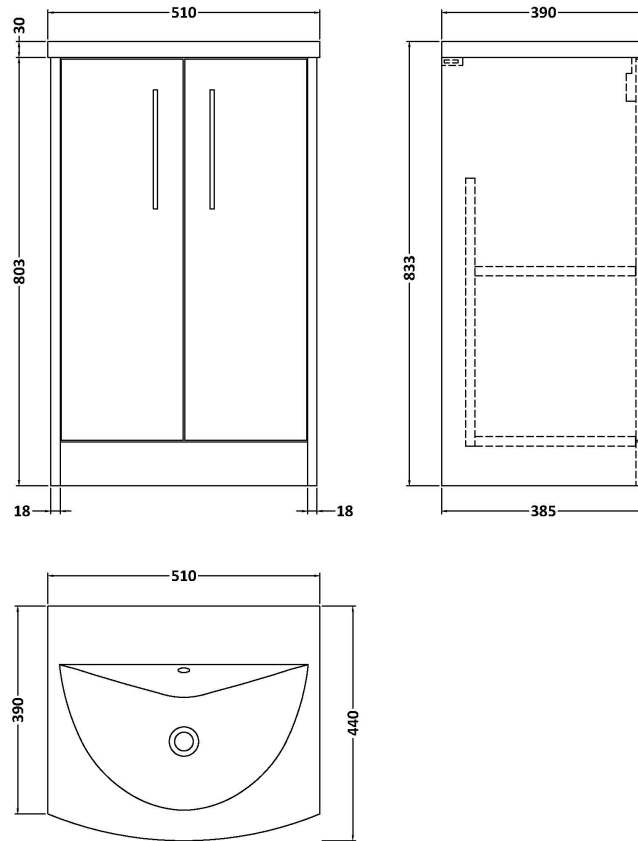

Sales Code: JNU2201G

Description: 500 Fs 2-Door Vanity & Basin 4

Packaging Details

Barcode: 5056462681078

Sales Code: NPF2201

Description: 500 F/S 2-Door Unit (385 Deep)

Product Dimensions

Height (mm):	803
Width (mm):	500
Depth (mm):	385
Nett Weight (kg):	17.5

Packaging Dimensions

Height (mm):	835
Width (mm):	520
Depth (mm):	395
Gross Weight (kg):	18

Packaging Data

Box Colour:	Brown Cardboard Box
Box Qty:	1
Label Size:	50 x 100
Label Colour:	White Label
Label Qty:	2

Outer Box Dimensions (If Applicable)

Height (mm):	
Width (mm):	
Depth (mm):	
Gross Weight (kg):	
Barcode:	5056462656892

Product Details

Country of Origin:	United Kingdom
Fitting Instruction:	No
CE & UKCA:	
FSC Certified Materials:	Yes
Colour:	Graphite Grey Woodgrain
Construction Method:	Cam & Wood Dowel
Construction Type:	Rigid
Cabinet Finish:	MFC Textured Woodgrain
Fascia Finish:	MFC Textured Woodgrain
Cabinet Thickness (mm):	18
Fascia Thickness (mm):	18
Drawer Included:	No
Drawer Type:	Not Applicable
No of Shelves:	1
Hinge Type:	95 Degree Clip-On Soft Close
Hinge Included:	Yes, Supplied
Adjustable Legs:	No, Not Required
Fixings Included:	Yes
Handle Style:	Modern
Waste Shroud:	Not Applicable
Handle Included:	Yes, Supplied
Handle Type:	D-Shape

Sales Code: NVM042

Description: 500 Curved Basin 1Th

Product Dimensions

Height (mm):	160
Width (mm):	510
Depth (mm):	440
Nett Weight (kg):	9

Packaging Dimensions

Height (mm):	190
Width (mm):	530
Depth (mm):	415
Gross Weight (kg):	9.5