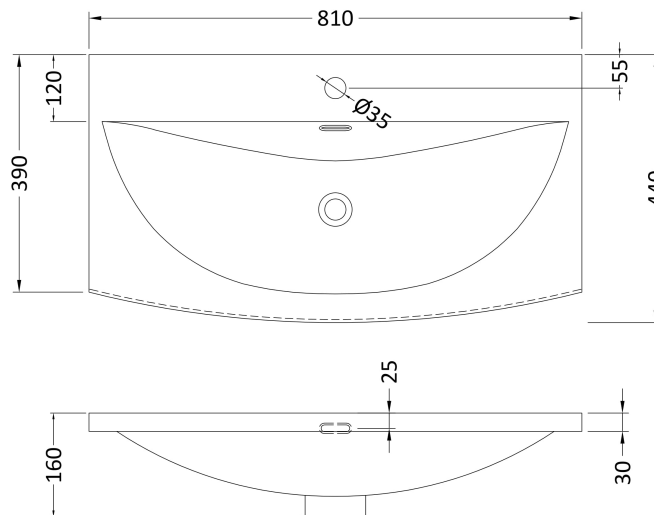

Packaging Dimensions

Height (mm):	835
Width (mm):	820
Depth (mm):	395
Gross Weight (kg):	27

Packaging Data

Box Colour:	Brown Cardboard Box
Box Qty:	1
Label Size:	50 x 100
Label Colour:	White Label
Label Qty:	2

Outer Box Dimensions (If Applicable)

Height (mm):	
Width (mm):	
Depth (mm):	
Gross Weight (kg):	
Barcode:	5056462656991

Product Details

Country of Origin:	United Kingdom
Fitting Instruction:	No
CE & UKCA:	
FSC Certified Materials:	Yes
Colour:	Graphite Grey Woodgrain
Construction Method:	Cam & Wood Dowel
Construction Type:	Rigid
Cabinet Finish:	MFC Textured Woodgrain
Fascia Finish:	MFC Textured Woodgrain
Cabinet Thickness (mm):	18
Fascia Thickness (mm):	18
Drawer Included:	No
Drawer Type:	Not Applicable
No of Shelves:	1
Hinge Type:	95 Degree Clip-On Soft Close
Hinge Included:	Yes, Supplied
Adjustable Legs:	No, Not Required
Fixings Included:	Yes
Handle Style:	Modern
Waste Shroud:	Not Applicable
Handle Included:	Yes, Supplied
Handle Type:	D-Shape

Sales Code: NVM045

Description: 800 Curved Basin 1Th

Product Dimensions

Height (mm):	160
Width (mm):	810
Depth (mm):	440
Nett Weight (kg):	15

Packaging Dimensions

Height (mm):	190
Width (mm):	830
Depth (mm):	415
Gross Weight (kg):	15.5

Packaging Data

Box Colour:	Brown Cardboard Box
Box Qty:	1
Label Size:	100 x 50
Label Colour:	White Label
Label Qty:	2

Outer Box Dimensions (If Applicable)

Height (mm):	
Width (mm):	
Depth (mm):	
Gross Weight (kg):	
Barcode:	5056462620978