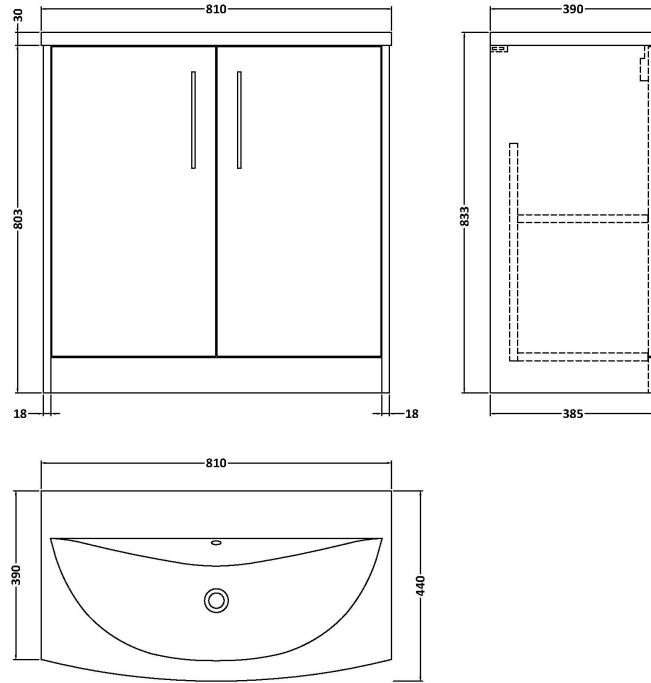

Sales Code: JNU2205G

Description: 800 Fs 2-Door Vanity & Basin 4

Packaging Details

Barcode: 5056462681177

Sales Code: NPF2205

Description: 800 F/S 2-Door Unit (385 Deep)

Product Dimensions

Height (mm):	803
Width (mm):	800
Depth (mm):	385
Nett Weight (kg):	26.5

Packaging Dimensions

Height (mm):	835
Width (mm):	820
Depth (mm):	395
Gross Weight (kg):	27

Packaging Data

Box Colour:	Brown Cardboard Box
Box Qty:	1
Label Size:	50 x 100
Label Colour:	White Label
Label Qty:	2

Sales Code: NVM045

Description: 800 Curved Basin 1Th

Product Dimensions

Height (mm):	160
Width (mm):	810
Depth (mm):	440
Nett Weight (kg):	15

Packaging Dimensions

Height (mm):	190
Width (mm):	830
Depth (mm):	415
Gross Weight (kg):	15.5

Packaging Data

Box Colour:	Brown Cardboard Box
Box Qty:	1
Label Size:	100 x 50
Label Colour:	White Label
Label Qty:	2

Outer Box Dimensions (If Applicable)

Height (mm):	
Width (mm):	
Depth (mm):	
Gross Weight (kg):	
Barcode:	5056462620978