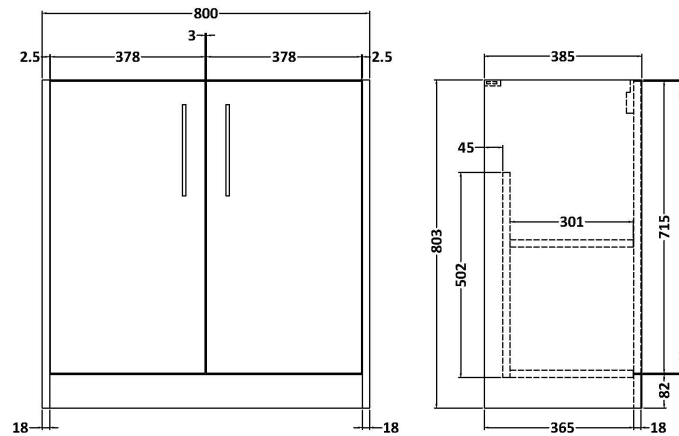

Sales Code: JNU2205G

Description: 800 Fs 2-Door Vanity & Basin 4

Packaging Details

Barcode: 5056462681177

Sales Code: NPF2205

Description: 800 F/S 2-Door Unit (385 Deep)

Product Dimensions

Height (mm):	803
Width (mm):	800
Depth (mm):	385
Nett Weight (kg):	26.5

Packaging Dimensions

Height (mm):	835
Width (mm):	820
Depth (mm):	395
Gross Weight (kg):	27

Packaging Data

Box Colour:	Brown Cardboard Box
Box Qty:	1
Label Size:	50 x 100
Label Colour:	White Label
Label Qty:	2

Sales Code: NVM045

Description: 800 Curved Basin 1Th

Product Dimensions

Height (mm):	160
Width (mm):	810
Depth (mm):	440
Nett Weight (kg):	15

Packaging Dimensions

Height (mm):	190
Width (mm):	830
Depth (mm):	415
Gross Weight (kg):	15.5

Packaging Data

Box Colour:	Brown Cardboard Box
Box Qty:	1
Label Size:	100 x 50
Label Colour:	White Label
Label Qty:	2

Outer Box Dimensions (If Applicable)

Height (mm):	
Width (mm):	
Depth (mm):	
Gross Weight (kg):	
Barcode:	5056462620978