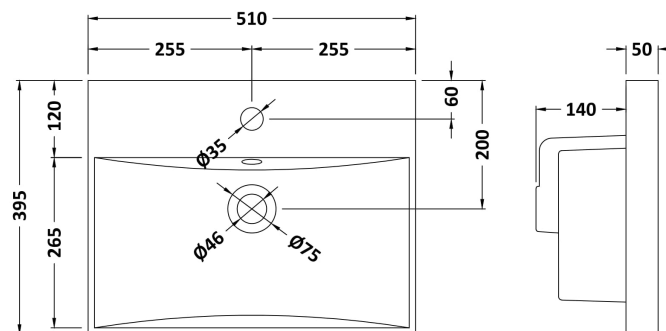

Packaging Dimensions

Height (mm):	835
Width (mm):	520
Depth (mm):	395
Gross Weight (kg):	18

Packaging Data

Box Colour:	Brown Cardboard Box
Box Qty:	1
Label Size:	50 x 100
Label Colour:	White Label
Label Qty:	2

Outer Box Dimensions (If Applicable)

Height (mm):	
Width (mm):	
Depth (mm):	
Gross Weight (kg):	
Barcode:	5056462656908

Product Details

Country of Origin:	United Kingdom
Fitting Instruction:	No
CE & UKCA:	
FSC Certified Materials:	Yes
Colour:	Monument Grey
Construction Method:	Cam & Wood Dowel
Construction Type:	Rigid
Cabinet Finish:	MFC Smooth Matt
Fascia Finish:	MFC Smooth Matt
Cabinet Thickness (mm):	18
Fascia Thickness (mm):	18
Drawer Included:	No
Drawer Type:	Not Applicable
No of Shelves:	1
Hinge Type:	95 Degree Clip-On Soft Close
Hinge Included:	Yes, Supplied
Adjustable Legs:	No, Not Required
Fixings Included:	Yes
Handle Style:	Modern
Waste Shroud:	Not Applicable
Handle Included:	Yes, Supplied
Handle Type:	D-Shape

Sales Code: NVM032

Description: 500 Thin Edged Basin 1Th

Product Dimensions

Height (mm):	170
Width (mm):	510
Depth (mm):	395
Nett Weight (kg):	9.5

Packaging Dimensions

Height (mm):	190
Width (mm):	530
Depth (mm):	415
Gross Weight (kg):	10

Packaging Data

Box Colour:	Brown Cardboard Box - Printed
Box Qty:	1
Label Size:	100 x 50
Label Colour:	White Label
Label Qty:	2

Outer Box Dimensions (If Applicable)

Height (mm):	
Width (mm):	
Depth (mm):	
Gross Weight (kg):	
Barcode:	5056211853411