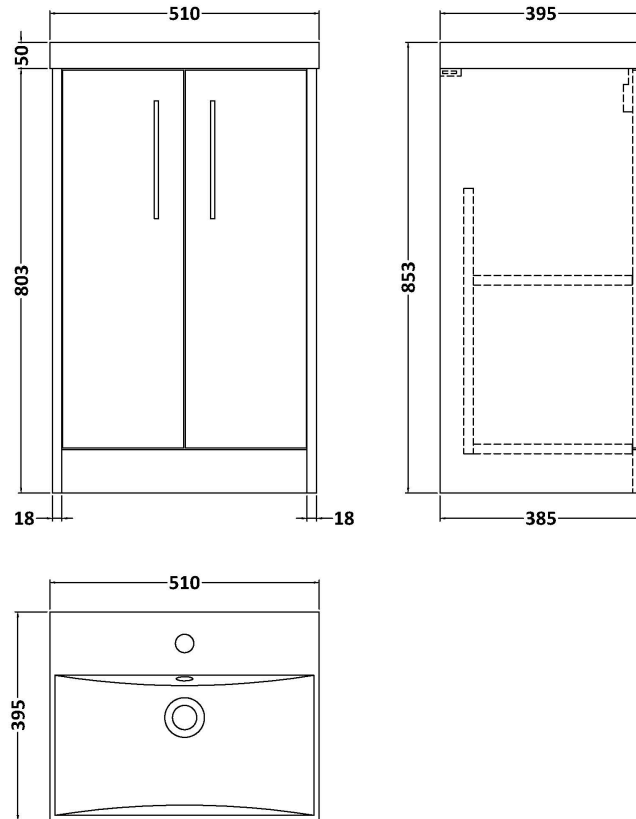

Sales Code: JNU2301D

Description: 500 Fs 2-Door Vanity & Basin 3

Packaging Details

Barcode: 5056462670928

Sales Code: NPF2301

Description: 500 F/S 2-Door Unit (385 Deep)

Product Dimensions

Height (mm):	803
Width (mm):	500
Depth (mm):	385
Nett Weight (kg):	17.5

Packaging Dimensions

Height (mm):	835
Width (mm):	520
Depth (mm):	395
Gross Weight (kg):	18

Packaging Data

Box Colour:	Brown Cardboard Box
Box Qty:	1
Label Size:	50 x 100
Label Colour:	White Label
Label Qty:	2

Outer Box Dimensions (If Applicable)

Height (mm):	
Width (mm):	
Depth (mm):	
Gross Weight (kg):	
Barcode:	5056462656908

Product Details

Country of Origin:	United Kingdom
Fitting Instruction:	No
CE & UKCA:	
FSC Certified Materials:	Yes
Colour:	Monument Grey
Construction Method:	Cam & Wood Dowel
Construction Type:	Rigid
Cabinet Finish:	MFC Smooth Matt
Fascia Finish:	MFC Smooth Matt
Cabinet Thickness (mm):	18
Fascia Thickness (mm):	18
Drawer Included:	No
Drawer Type:	Not Applicable
No of Shelves:	1
Hinge Type:	95 Degree Clip-On Soft Close
Hinge Included:	Yes, Supplied
Adjustable Legs:	No, Not Required
Fixings Included:	Yes
Handle Style:	Modern
Waste Shroud:	Not Applicable
Handle Included:	Yes, Supplied
Handle Type:	D-Shape

Sales Code: NVM032

Description: 500 Thin Edged Basin 1Th

Product Dimensions

Height (mm):	170
Width (mm):	510
Depth (mm):	395
Nett Weight (kg):	9.5

Packaging Dimensions

Height (mm):	190
Width (mm):	530
Depth (mm):	415
Gross Weight (kg):	10