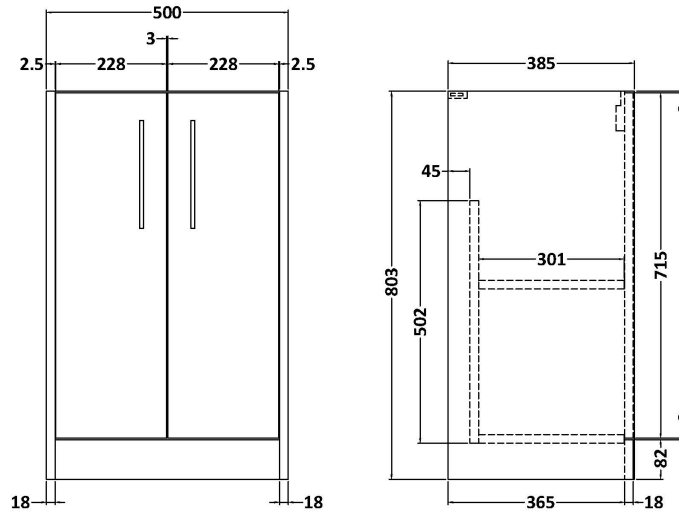

Sales Code: JNU2301D

Description: 500 Fs 2-Door Vanity & Basin 3

Packaging Details

Barcode: 5056462670928

Sales Code: NPF2301

Description: 500 F/S 2-Door Unit (385 Deep)

Product Dimensions

Height (mm):	803
Width (mm):	500
Depth (mm):	385
Nett Weight (kg):	17.5

Packaging Dimensions

Height (mm):	835
Width (mm):	520
Depth (mm):	395
Gross Weight (kg):	18

Packaging Data

Box Colour:	Brown Cardboard Box
Box Qty:	1
Label Size:	50 x 100
Label Colour:	White Label
Label Qty:	2

Outer Box Dimensions (If Applicable)

Height (mm):	
Width (mm):	
Depth (mm):	
Gross Weight (kg):	
Barcode:	5056462656908

Product Details

Country of Origin:	United Kingdom
Fitting Instruction:	No
CE & UKCA:	
FSC Certified Materials:	Yes
Colour:	Monument Grey
Construction Method:	Cam & Wood Dowel
Construction Type:	Rigid
Cabinet Finish:	MFC Smooth Matt
Fascia Finish:	MFC Smooth Matt
Cabinet Thickness (mm):	18
Fascia Thickness (mm):	18
Drawer Included:	No
Drawer Type:	Not Applicable
No of Shelves:	1
Hinge Type:	95 Degree Clip-On Soft Close
Hinge Included:	Yes, Supplied
Adjustable Legs:	No, Not Required
Fixings Included:	Yes
Handle Style:	Modern
Waste Shroud:	Not Applicable
Handle Included:	Yes, Supplied
Handle Type:	D-Shape

Sales Code: NVM032

Description: 500 Thin Edged Basin 1Th

Product Dimensions

Height (mm):	170
Width (mm):	510
Depth (mm):	395
Nett Weight (kg):	9.5

Packaging Dimensions

Height (mm):	190
Width (mm):	530
Depth (mm):	415
Gross Weight (kg):	10