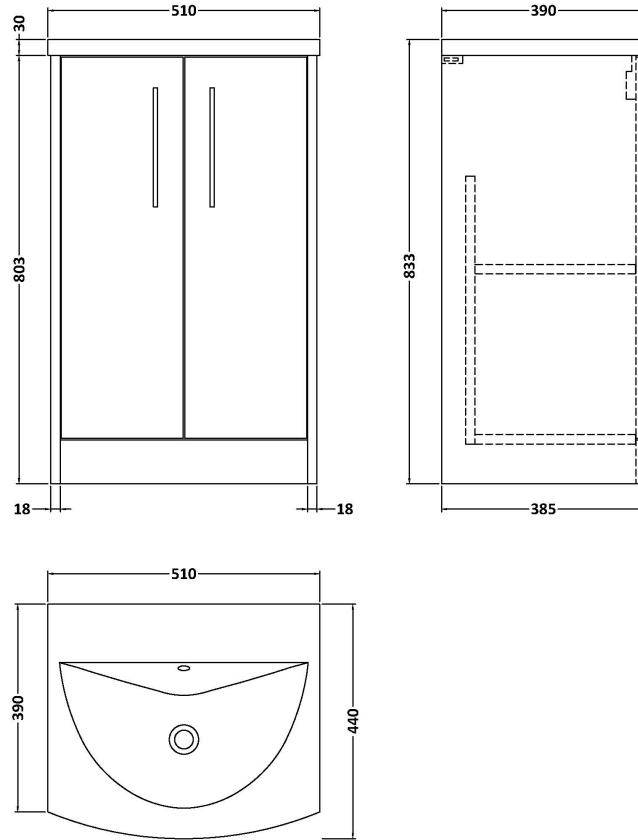

Sales Code: JNU2301G

Description: 500 Fs 2-Door Vanity & Basin 4

Packaging Details

Barcode: 5056462681085

Sales Code: NPF2301

Description: 500 F/S 2-Door Unit (385 Deep)

Product Dimensions

Height (mm):	803
Width (mm):	500
Depth (mm):	385
Nett Weight (kg):	17.5

Packaging Dimensions

Height (mm):	835
Width (mm):	520
Depth (mm):	395
Gross Weight (kg):	18

Packaging Data

Box Colour:	Brown Cardboard Box
Box Qty:	1
Label Size:	50 x 100
Label Colour:	White Label
Label Qty:	2

Outer Box Dimensions (If Applicable)

Height (mm):	
Width (mm):	
Depth (mm):	
Gross Weight (kg):	
Barcode:	5056462656908

Product Details

Country of Origin:	United Kingdom
Fitting Instruction:	No
CE & UKCA:	
FSC Certified Materials:	Yes
Colour:	Monument Grey
Construction Method:	Cam & Wood Dowel
Construction Type:	Rigid
Cabinet Finish:	MFC Smooth Matt
Fascia Finish:	MFC Smooth Matt
Cabinet Thickness (mm):	18
Fascia Thickness (mm):	18
Drawer Included:	No
Drawer Type:	Not Applicable
No of Shelves:	1
Hinge Type:	95 Degree Clip-On Soft Close
Hinge Included:	Yes, Supplied
Adjustable Legs:	No, Not Required
Fixings Included:	Yes
Handle Style:	Modern
Waste Shroud:	Not Applicable
Handle Included:	Yes, Supplied
Handle Type:	D-Shape

Sales Code: NVM042

Description: 500 Curved Basin 1Th

Product Dimensions

Height (mm):	160
Width (mm):	510
Depth (mm):	440
Nett Weight (kg):	9

Packaging Dimensions

Height (mm):	190
Width (mm):	530
Depth (mm):	415
Gross Weight (kg):	9.5