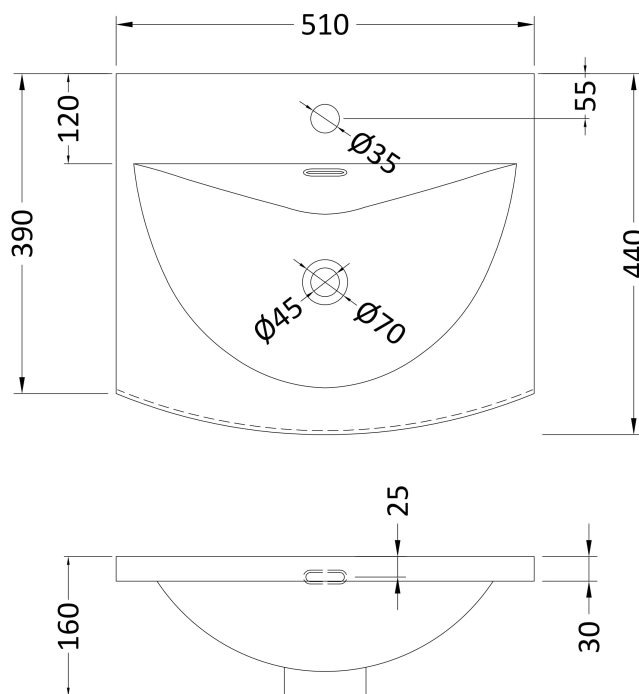

Packaging Dimensions

Height (mm):	835
Width (mm):	520
Depth (mm):	395
Gross Weight (kg):	18

Packaging Data

Box Colour:	Brown Cardboard Box
Box Qty:	1
Label Size:	50 x 100
Label Colour:	White Label
Label Qty:	2

Outer Box Dimensions (If Applicable)

Height (mm):	
Width (mm):	
Depth (mm):	
Gross Weight (kg):	
Barcode:	5056462656908

Product Details

Country of Origin:	United Kingdom
Fitting Instruction:	No
CE & UKCA:	
FSC Certified Materials:	Yes
Colour:	Monument Grey
Construction Method:	Cam & Wood Dowel
Construction Type:	Rigid
Cabinet Finish:	MFC Smooth Matt
Fascia Finish:	MFC Smooth Matt
Cabinet Thickness (mm):	18
Fascia Thickness (mm):	18
Drawer Included:	No
Drawer Type:	Not Applicable
No of Shelves:	1
Hinge Type:	95 Degree Clip-On Soft Close
Hinge Included:	Yes, Supplied
Adjustable Legs:	No, Not Required
Fixings Included:	Yes
Handle Style:	Modern
Waste Shroud:	Not Applicable
Handle Included:	Yes, Supplied
Handle Type:	D-Shape

Sales Code: NVM042

Description: 500 Curved Basin 1Th

Product Dimensions

Height (mm):	160
Width (mm):	510
Depth (mm):	440
Nett Weight (kg):	9

Packaging Dimensions

Height (mm):	190
Width (mm):	530
Depth (mm):	415
Gross Weight (kg):	9.5

Packaging Data

Box Colour:	Brown Cardboard Box - Printed
Box Qty:	1
Label Size:	100 x 50
Label Colour:	White Label
Label Qty:	2

Outer Box Dimensions (If Applicable)

Height (mm):	
Width (mm):	
Depth (mm):	
Gross Weight (kg):	
Barcode:	5056462620985