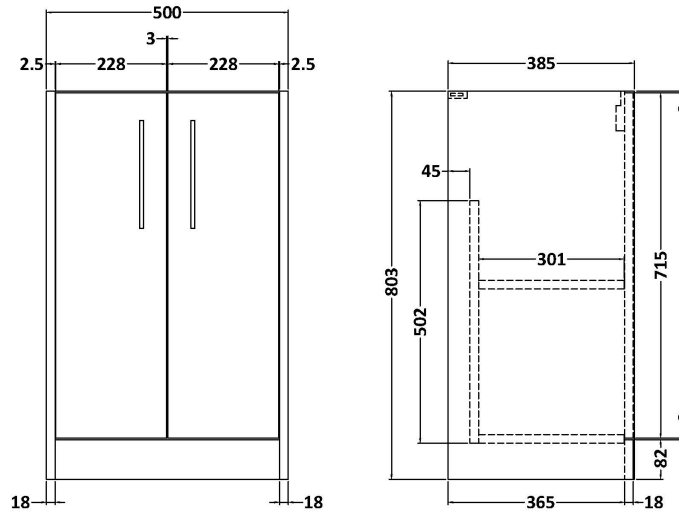

Sales Code: JNU2301G

Description: 500 Fs 2-Door Vanity & Basin 4

Packaging Details

Barcode: 5056462681085

Sales Code: NPF2301

Description: 500 F/S 2-Door Unit (385 Deep)

Product Dimensions

Height (mm):	803
Width (mm):	500
Depth (mm):	385
Nett Weight (kg):	17.5

Packaging Dimensions

Height (mm):	835
Width (mm):	520
Depth (mm):	395
Gross Weight (kg):	18

Packaging Data

Box Colour:	Brown Cardboard Box
Box Qty:	1
Label Size:	50 x 100
Label Colour:	White Label
Label Qty:	2

Outer Box Dimensions (If Applicable)

Height (mm):	
Width (mm):	
Depth (mm):	
Gross Weight (kg):	
Barcode:	5056462656908

Product Details

Country of Origin:	United Kingdom
Fitting Instruction:	No
CE & UKCA:	
FSC Certified Materials:	Yes
Colour:	Monument Grey
Construction Method:	Cam & Wood Dowel
Construction Type:	Rigid
Cabinet Finish:	MFC Smooth Matt
Fascia Finish:	MFC Smooth Matt
Cabinet Thickness (mm):	18
Fascia Thickness (mm):	18
Drawer Included:	No
Drawer Type:	Not Applicable
No of Shelves:	1
Hinge Type:	95 Degree Clip-On Soft Close
Hinge Included:	Yes, Supplied
Adjustable Legs:	No, Not Required
Fixings Included:	Yes
Handle Style:	Modern
Waste Shroud:	Not Applicable
Handle Included:	Yes, Supplied
Handle Type:	D-Shape

Sales Code: NVM042

Description: 500 Curved Basin 1Th

Product Dimensions

Height (mm):	160
Width (mm):	510
Depth (mm):	440
Nett Weight (kg):	9

Packaging Dimensions

Height (mm):	190
Width (mm):	530
Depth (mm):	415
Gross Weight (kg):	9.5