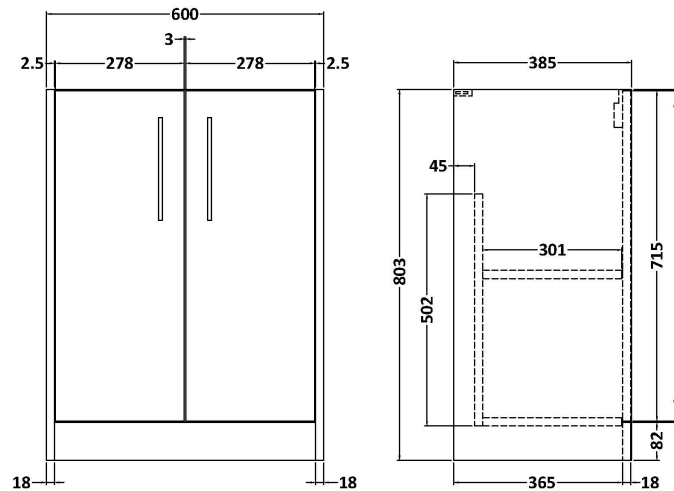

Sales Code: JNU2303D

Description: 600 Fs 2-Door Vanity & Basin 3

Packaging Details

Barcode: 5056462671079

Sales Code: NPF2303

Description: 600 F/S 2-Door Unit (385 Deep)

Product Dimensions

Height (mm):	803
Width (mm):	600
Depth (mm):	385
Nett Weight (kg):	19

Packaging Dimensions

Height (mm):	835
Width (mm):	620
Depth (mm):	395
Gross Weight (kg):	19.5

Packaging Data

Box Colour:	Brown Cardboard Box
Box Qty:	1
Label Size:	50 x 100
Label Colour:	White Label
Label Qty:	2

Outer Box Dimensions (If Applicable)

Height (mm):	
Width (mm):	
Depth (mm):	
Gross Weight (kg):	
Barcode:	5056462656953

Product Details

Country of Origin:	United Kingdom
Fitting Instruction:	No
CE & UKCA:	
FSC Certified Materials:	Yes
Colour:	Monument Grey
Construction Method:	Cam & Wood Dowel
Construction Type:	Rigid
Cabinet Finish:	MFC Smooth Matt
Fascia Finish:	MFC Smooth Matt
Cabinet Thickness (mm):	18
Fascia Thickness (mm):	18
Drawer Included:	No
Drawer Type:	Not Applicable
No of Shelves:	1
Hinge Type:	95 Degree Clip-On Soft Close
Hinge Included:	Yes, Supplied
Adjustable Legs:	No, Not Required
Fixings Included:	Yes
Handle Style:	Modern
Waste Shroud:	Not Applicable
Handle Included:	Yes, Supplied
Handle Type:	D-Shape

Sales Code: NVM033

Description: 600 Thin Edged Basin 1Th

Product Dimensions

Height (mm):	170
Width (mm):	610
Depth (mm):	395
Nett Weight (kg):	11

Packaging Dimensions

Height (mm):	190
Width (mm):	630
Depth (mm):	415
Gross Weight (kg):	11.5