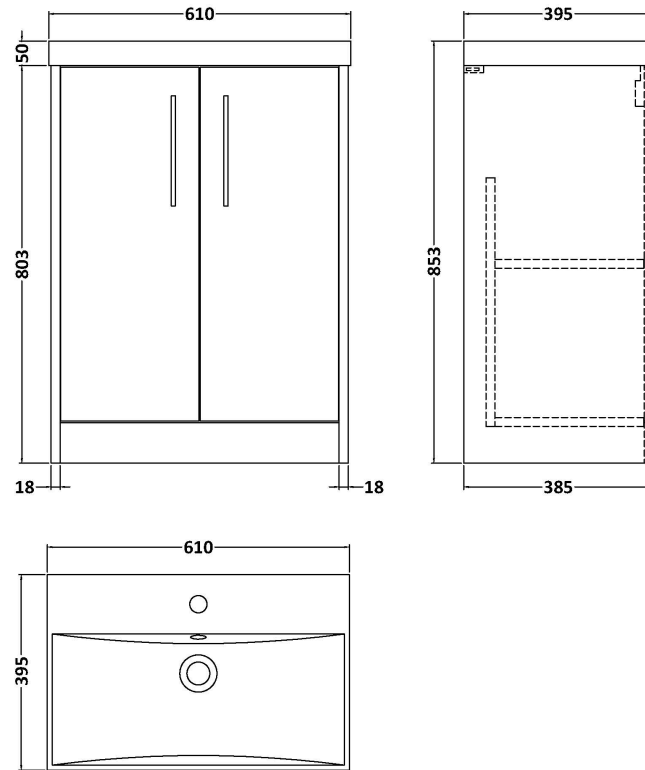

Sales Code: JNU2303D

Description: 600 Fs 2-Door Vanity & Basin 3

Packaging Details

Barcode: 5056462671079

Sales Code: NPF2303

Description: 600 F/S 2-Door Unit (385 Deep)

Product Dimensions

Height (mm):	803
Width (mm):	600
Depth (mm):	385
Nett Weight (kg):	19

Packaging Dimensions

Height (mm):	835
Width (mm):	620
Depth (mm):	395
Gross Weight (kg):	19.5

Packaging Data

Box Colour:	Brown Cardboard Box
Box Qty:	1
Label Size:	50 x 100
Label Colour:	White Label
Label Qty:	2

Outer Box Dimensions (If Applicable)

Height (mm):	
Width (mm):	
Depth (mm):	
Gross Weight (kg):	
Barcode:	5056462656953

Product Details

Country of Origin:	United Kingdom
Fitting Instruction:	No
CE & UKCA:	
FSC Certified Materials:	Yes
Colour:	Monument Grey
Construction Method:	Cam & Wood Dowel
Construction Type:	Rigid
Cabinet Finish:	MFC Smooth Matt
Fascia Finish:	MFC Smooth Matt
Cabinet Thickness (mm):	18
Fascia Thickness (mm):	18
Drawer Included:	No
Drawer Type:	Not Applicable
No of Shelves:	1
Hinge Type:	95 Degree Clip-On Soft Close
Hinge Included:	Yes, Supplied
Adjustable Legs:	No, Not Required
Fixings Included:	Yes
Handle Style:	Modern
Waste Shroud:	Not Applicable
Handle Included:	Yes, Supplied
Handle Type:	D-Shape

Sales Code: NVM033

Description: 600 Thin Edged Basin 1Th

Product Dimensions

Height (mm):	170
Width (mm):	610
Depth (mm):	395
Nett Weight (kg):	11

Packaging Dimensions

Height (mm):	190
Width (mm):	630
Depth (mm):	415
Gross Weight (kg):	11.5