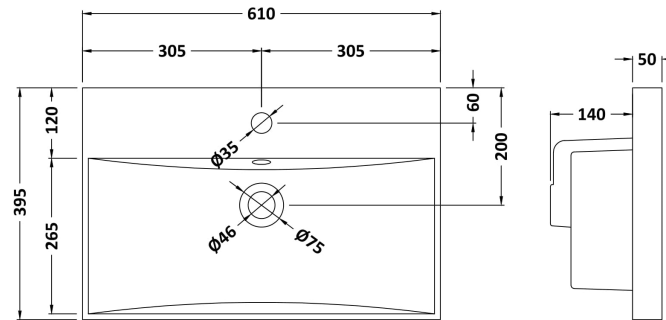

Packaging Dimensions

Height (mm):	835
Width (mm):	620
Depth (mm):	395
Gross Weight (kg):	19.5

Packaging Data

Box Colour:	Brown Cardboard Box
Box Qty:	1
Label Size:	50 x 100
Label Colour:	White Label
Label Qty:	2

Outer Box Dimensions (If Applicable)

Height (mm):	
Width (mm):	
Depth (mm):	
Gross Weight (kg):	
Barcode:	5056462656953

Product Details

Country of Origin:	United Kingdom
Fitting Instruction:	No
CE & UKCA:	
FSC Certified Materials:	Yes
Colour:	Monument Grey
Construction Method:	Cam & Wood Dowel
Construction Type:	Rigid
Cabinet Finish:	MFC Smooth Matt
Fascia Finish:	MFC Smooth Matt
Cabinet Thickness (mm):	18
Fascia Thickness (mm):	18
Drawer Included:	No
Drawer Type:	Not Applicable
No of Shelves:	1
Hinge Type:	95 Degree Clip-On Soft Close
Hinge Included:	Yes, Supplied
Adjustable Legs:	No, Not Required
Fixings Included:	Yes
Handle Style:	Modern
Waste Shroud:	Not Applicable
Handle Included:	Yes, Supplied
Handle Type:	D-Shape

Sales Code: NVM033

Description: 600 Thin Edged Basin 1Th

Product Dimensions

Height (mm):	170
Width (mm):	610
Depth (mm):	395
Nett Weight (kg):	11

Packaging Dimensions

Height (mm):	190
Width (mm):	630
Depth (mm):	415
Gross Weight (kg):	11.5

Packaging Data

Box Colour:	Brown Cardboard Box - Printed
Box Qty:	1
Label Size:	100 x 50
Label Colour:	White Label
Label Qty:	2

Outer Box Dimensions (If Applicable)

Height (mm):	
Width (mm):	
Depth (mm):	
Gross Weight (kg):	
Barcode:	5056211853428