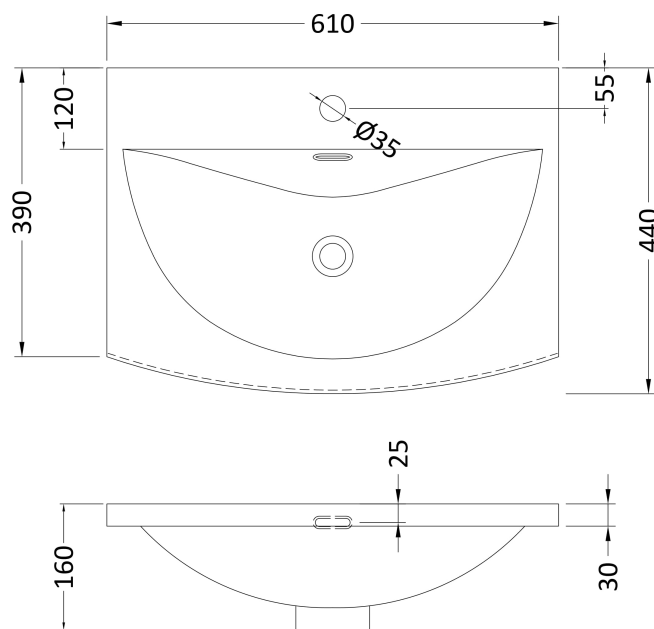

Packaging Dimensions

Height (mm):	835
Width (mm):	620
Depth (mm):	395
Gross Weight (kg):	19.5

Packaging Data

Box Colour:	Brown Cardboard Box
Box Qty:	1
Label Size:	50 x 100
Label Colour:	White Label
Label Qty:	2

Outer Box Dimensions (If Applicable)

Height (mm):	
Width (mm):	
Depth (mm):	
Gross Weight (kg):	
Barcode:	5056462656953

Product Details

Country of Origin:	United Kingdom
Fitting Instruction:	No
CE & UKCA:	
FSC Certified Materials:	Yes
Colour:	Monument Grey
Construction Method:	Cam & Wood Dowel
Construction Type:	Rigid
Cabinet Finish:	MFC Smooth Matt
Fascia Finish:	MFC Smooth Matt
Cabinet Thickness (mm):	18
Fascia Thickness (mm):	18
Drawer Included:	No
Drawer Type:	Not Applicable
No of Shelves:	1
Hinge Type:	95 Degree Clip-On Soft Close
Hinge Included:	Yes, Supplied
Adjustable Legs:	No, Not Required
Fixings Included:	Yes
Handle Style:	Modern
Waste Shroud:	Not Applicable
Handle Included:	Yes, Supplied
Handle Type:	D-Shape

Sales Code: NVM043

Description: 600 Curved Basin 1Th

Product Dimensions

Height (mm):	160
Width (mm):	610
Depth (mm):	440
Nett Weight (kg):	11

Packaging Dimensions

Height (mm):	190
Width (mm):	630
Depth (mm):	415
Gross Weight (kg):	11.5

Packaging Data

Box Colour:	Brown Cardboard Box - Printed
Box Qty:	1
Label Size:	100 x 50
Label Colour:	White Label
Label Qty:	2

Outer Box Dimensions (If Applicable)

Height (mm):	
Width (mm):	
Depth (mm):	
Gross Weight (kg):	
Barcode:	5056462620961