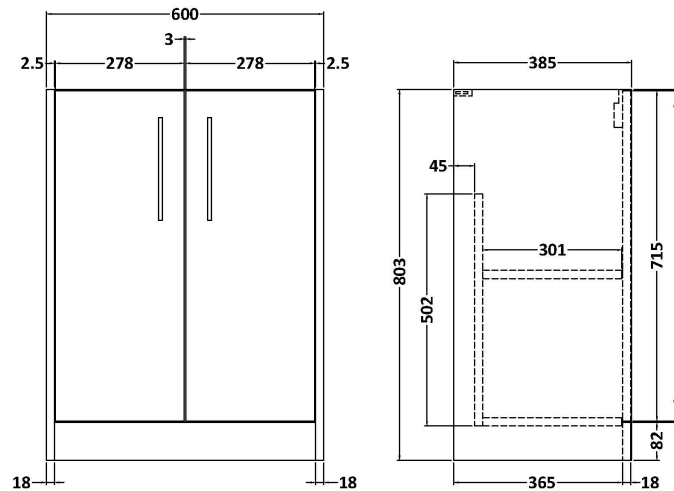

Sales Code: JNU2303G

Description: 600 Fs 2-Door Vanity & Basin 4

Packaging Details

Barcode: 5056462681139

Sales Code: NPF2303

Description: 600 F/S 2-Door Unit (385 Deep)

Product Dimensions

Height (mm):	803
Width (mm):	600
Depth (mm):	385
Nett Weight (kg):	19

Packaging Dimensions

Height (mm):	835
Width (mm):	620
Depth (mm):	395
Gross Weight (kg):	19.5

Packaging Data

Box Colour:	Brown Cardboard Box
Box Qty:	1
Label Size:	50 x 100
Label Colour:	White Label
Label Qty:	2

Outer Box Dimensions (If Applicable)

Height (mm):	
Width (mm):	
Depth (mm):	
Gross Weight (kg):	
Barcode:	5056462656953

Product Details

Country of Origin:	United Kingdom
Fitting Instruction:	No
CE & UKCA:	
FSC Certified Materials:	Yes
Colour:	Monument Grey
Construction Method:	Cam & Wood Dowel
Construction Type:	Rigid
Cabinet Finish:	MFC Smooth Matt
Fascia Finish:	MFC Smooth Matt
Cabinet Thickness (mm):	18
Fascia Thickness (mm):	18
Drawer Included:	No
Drawer Type:	Not Applicable
No of Shelves:	1
Hinge Type:	95 Degree Clip-On Soft Close
Hinge Included:	Yes, Supplied
Adjustable Legs:	No, Not Required
Fixings Included:	Yes
Handle Style:	Modern
Waste Shroud:	Not Applicable
Handle Included:	Yes, Supplied
Handle Type:	D-Shape

Sales Code: NVM043

Description: 600 Curved Basin 1Th

Product Dimensions

Height (mm):	160
Width (mm):	610
Depth (mm):	440
Nett Weight (kg):	11

Packaging Dimensions

Height (mm):	190
Width (mm):	630
Depth (mm):	415
Gross Weight (kg):	11.5