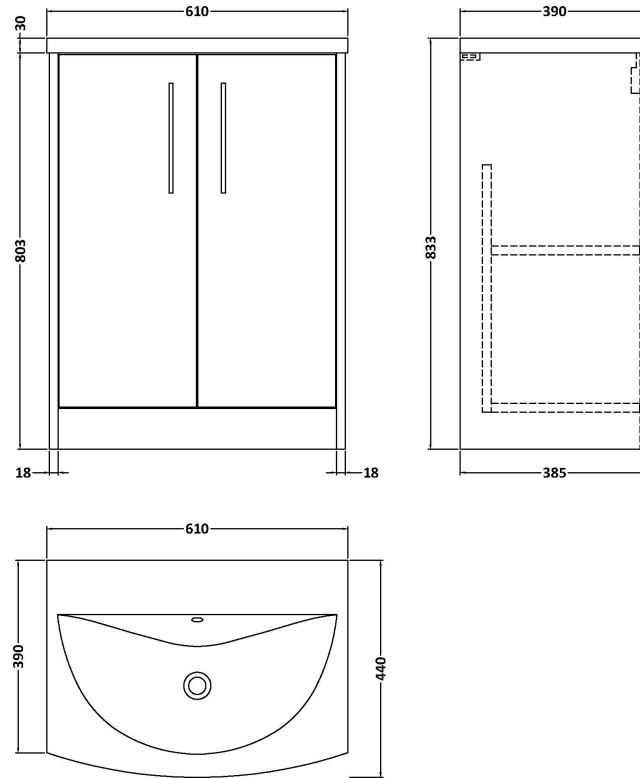

Sales Code: JNU2303G

Description: 600 Fs 2-Door Vanity & Basin 4

Packaging Details

Barcode: 5056462681139

Sales Code: NPF2303

Description: 600 F/S 2-Door Unit (385 Deep)

Product Dimensions

Height (mm):	803
Width (mm):	600
Depth (mm):	385
Nett Weight (kg):	19

Packaging Dimensions

Height (mm):	835
Width (mm):	620
Depth (mm):	395
Gross Weight (kg):	19.5

Packaging Data

Box Colour:	Brown Cardboard Box
Box Qty:	1
Label Size:	50 x 100
Label Colour:	White Label
Label Qty:	2

Outer Box Dimensions (If Applicable)

Height (mm):	
Width (mm):	
Depth (mm):	
Gross Weight (kg):	
Barcode:	5056462656953

Product Details

Country of Origin:	United Kingdom
Fitting Instruction:	No
CE & UKCA:	
FSC Certified Materials:	Yes
Colour:	Monument Grey
Construction Method:	Cam & Wood Dowel
Construction Type:	Rigid
Cabinet Finish:	MFC Smooth Matt
Fascia Finish:	MFC Smooth Matt
Cabinet Thickness (mm):	18
Fascia Thickness (mm):	18
Drawer Included:	No
Drawer Type:	Not Applicable
No of Shelves:	1
Hinge Type:	95 Degree Clip-On Soft Close
Hinge Included:	Yes, Supplied
Adjustable Legs:	No, Not Required
Fixings Included:	Yes
Handle Style:	Modern
Waste Shroud:	Not Applicable
Handle Included:	Yes, Supplied
Handle Type:	D-Shape

Sales Code: NVM043

Description: 600 Curved Basin 1Th

Product Dimensions

Height (mm):	160
Width (mm):	610
Depth (mm):	440
Nett Weight (kg):	11

Packaging Dimensions

Height (mm):	190
Width (mm):	630
Depth (mm):	415
Gross Weight (kg):	11.5