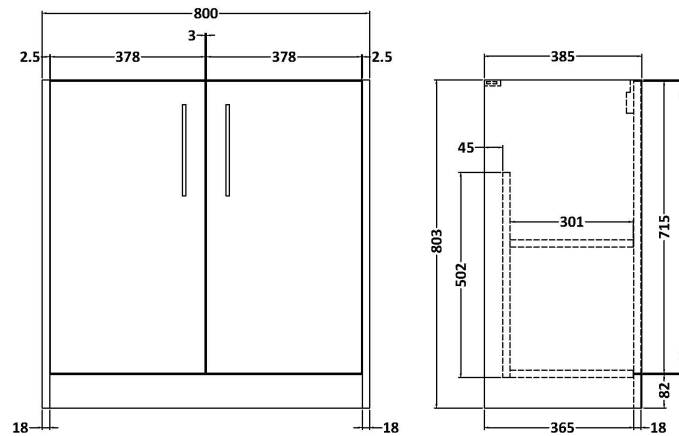

Sales Code: JNU2305B

Description: 800 Fs 2-Door Vanity & Basin 2

Packaging Details

Barcode: 5056462671215

Sales Code: NPF2305

Description: 800 F/S 2-Door Unit (385 Deep)

Product Dimensions

Height (mm):	803
Width (mm):	800
Depth (mm):	385
Nett Weight (kg):	26.5

Packaging Dimensions

Height (mm):	835
Width (mm):	820
Depth (mm):	395
Gross Weight (kg):	27

Packaging Data

Box Colour:	Brown Cardboard Box
Box Qty:	1
Label Size:	50 x 100
Label Colour:	White Label
Label Qty:	2

Outer Box Dimensions (If Applicable)

Height (mm):	
Width (mm):	
Depth (mm):	
Gross Weight (kg):	
Barcode:	5056462657004

Product Details

Country of Origin:	United Kingdom
Fitting Instruction:	No
CE & UKCA:	
FSC Certified Materials:	Yes
Colour:	Monument Grey
Construction Method:	Cam & Wood Dowel
Construction Type:	Rigid
Cabinet Finish:	MFC Smooth Matt
Fascia Finish:	MFC Smooth Matt
Cabinet Thickness (mm):	18
Fascia Thickness (mm):	18
Drawer Included:	No
Drawer Type:	Not Applicable
No of Shelves:	1
Hinge Type:	95 Degree Clip-On Soft Close
Hinge Included:	Yes, Supplied
Adjustable Legs:	No, Not Required
Fixings Included:	Yes
Handle Style:	Modern
Waste Shroud:	Not Applicable
Handle Included:	Yes, Supplied
Handle Type:	D-Shape

Sales Code: NVM005

Description: Minimalist Basin 800mm

Product Dimensions

Height (mm):	170
Width (mm):	800
Depth (mm):	390
Nett Weight (kg):	16.9

Packaging Dimensions

Height (mm):	400
Width (mm):	820
Depth (mm):	200
Gross Weight (kg):	16.9