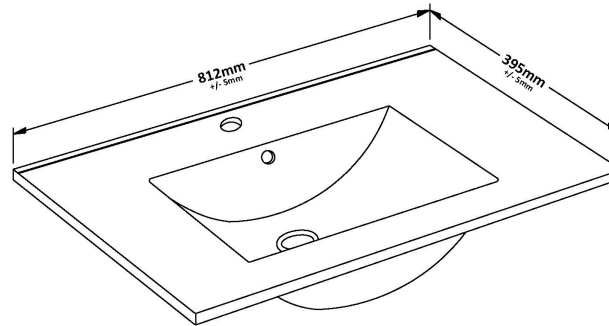

Packaging Dimensions

Height (mm):	835
Width (mm):	820
Depth (mm):	395
Gross Weight (kg):	27

Packaging Data

Box Colour:	Brown Cardboard Box
Box Qty:	1
Label Size:	50 x 100
Label Colour:	White Label
Label Qty:	2

Outer Box Dimensions (If Applicable)

Height (mm):	
Width (mm):	
Depth (mm):	
Gross Weight (kg):	
Barcode:	5056462657004

Product Details

Country of Origin:	United Kingdom
Fitting Instruction:	No
CE & UKCA:	
FSC Certified Materials:	Yes
Colour:	Monument Grey
Construction Method:	Cam & Wood Dowel
Construction Type:	Rigid
Cabinet Finish:	MFC Smooth Matt
Fascia Finish:	MFC Smooth Matt
Cabinet Thickness (mm):	18
Fascia Thickness (mm):	18
Drawer Included:	No
Drawer Type:	Not Applicable
No of Shelves:	1
Hinge Type:	95 Degree Clip-On Soft Close
Hinge Included:	Yes, Supplied
Adjustable Legs:	No, Not Required
Fixings Included:	Yes
Handle Style:	Modern
Waste Shroud:	Not Applicable
Handle Included:	Yes, Supplied
Handle Type:	D-Shape

Sales Code: NVM005

Description: Minimalist Basin 800mm

Product Dimensions

Height (mm):	170
Width (mm):	800
Depth (mm):	390
Nett Weight (kg):	16.9

Packaging Dimensions

Height (mm):	400
Width (mm):	820
Depth (mm):	200
Gross Weight (kg):	16.9

Packaging Data

Box Colour:	Brown Cardboard Box - Printed
Box Qty:	1
Label Size:	100 x 50
Label Colour:	White Label
Label Qty:	2

Outer Box Dimensions (If Applicable)

Height (mm):	
Width (mm):	
Depth (mm):	
Gross Weight (kg):	
Barcode:	5055146194675