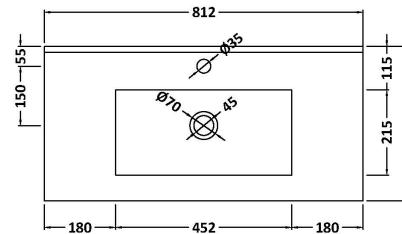

Packaging Dimensions

Height (mm):	835
Width (mm):	820
Depth (mm):	395
Gross Weight (kg):	27

Packaging Data

Box Colour:	Brown Cardboard Box
Box Qty:	1
Label Size:	50 x 100
Label Colour:	White Label
Label Qty:	2

Outer Box Dimensions (If Applicable)

Height (mm):	
Width (mm):	
Depth (mm):	
Gross Weight (kg):	
Barcode:	5056462657004

Product Details

Country of Origin:	United Kingdom
Fitting Instruction:	No
CE & UKCA:	
FSC Certified Materials:	Yes
Colour:	Monument Grey
Construction Method:	Cam & Wood Dowel
Construction Type:	Rigid
Cabinet Finish:	MFC Smooth Matt
Fascia Finish:	MFC Smooth Matt
Cabinet Thickness (mm):	18
Fascia Thickness (mm):	18
Drawer Included:	No
Drawer Type:	Not Applicable
No of Shelves:	1
Hinge Type:	95 Degree Clip-On Soft Close
Hinge Included:	Yes, Supplied
Adjustable Legs:	No, Not Required
Fixings Included:	Yes
Handle Style:	Modern
Waste Shroud:	Not Applicable
Handle Included:	Yes, Supplied
Handle Type:	D-Shape

Sales Code: NVM005

Description: Minimalist Basin 800mm

Product Dimensions

Height (mm):	170
Width (mm):	800
Depth (mm):	390
Nett Weight (kg):	16.9

Packaging Dimensions

Height (mm):	400
Width (mm):	820
Depth (mm):	200
Gross Weight (kg):	16.9

Packaging Data

Box Colour:	Brown Cardboard Box - Printed
Box Qty:	1
Label Size:	100 x 50
Label Colour:	White Label
Label Qty:	2

Outer Box Dimensions (If Applicable)

Height (mm):	
Width (mm):	
Depth (mm):	
Gross Weight (kg):	
Barcode:	5055146194675