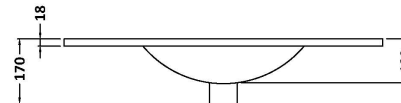

Packaging Dimensions

Height (mm):	835
Width (mm):	820
Depth (mm):	395
Gross Weight (kg):	27

Packaging Data

Box Colour:	Brown Cardboard Box
Box Qty:	1
Label Size:	50 x 100
Label Colour:	White Label
Label Qty:	2

Outer Box Dimensions (If Applicable)

Height (mm):	
Width (mm):	
Depth (mm):	
Gross Weight (kg):	
Barcode:	5056462657004

Product Details

Country of Origin:	United Kingdom
Fitting Instruction:	No
CE & UKCA:	
FSC Certified Materials:	Yes
Colour:	Monument Grey
Construction Method:	Cam & Wood Dowel
Construction Type:	Rigid
Cabinet Finish:	MFC Smooth Matt
Fascia Finish:	MFC Smooth Matt
Cabinet Thickness (mm):	18
Fascia Thickness (mm):	18
Drawer Included:	No
Drawer Type:	Not Applicable
No of Shelves:	1
Hinge Type:	95 Degree Clip-On Soft Close
Hinge Included:	Yes, Supplied
Adjustable Legs:	No, Not Required
Fixings Included:	Yes
Handle Style:	Modern
Waste Shroud:	Not Applicable
Handle Included:	Yes, Supplied
Handle Type:	D-Shape

Sales Code: NVM005

Description: Minimalist Basin 800mm

Product Dimensions

Height (mm):	170
Width (mm):	800
Depth (mm):	390
Nett Weight (kg):	16.9

Packaging Dimensions

Height (mm):	400
Width (mm):	820
Depth (mm):	200
Gross Weight (kg):	16.9

Packaging Data

Box Colour:	Brown Cardboard Box - Printed
Box Qty:	1
Label Size:	100 x 50
Label Colour:	White Label
Label Qty:	2

Outer Box Dimensions (If Applicable)

Height (mm):	
Width (mm):	
Depth (mm):	
Gross Weight (kg):	
Barcode:	5055146194675