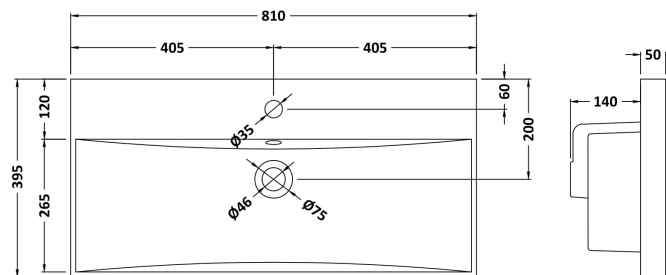

### Product Dimensions

Height (mm):	803
Width (mm):	800
Depth (mm):	385
Nett Weight (kg):	26.5

### Packaging Dimensions

Height (mm):	835
Width (mm):	820
Depth (mm):	395
Gross Weight (kg):	27

### Outer Box Dimensions (If Applicable)

Height (mm):	
Width (mm):	
Depth (mm):	
Gross Weight (kg):	
Barcode:	5056462657004

### Product Dimensions

Height (mm):	170
Width (mm):	810
Depth (mm):	395
Nett Weight (kg):	14.5