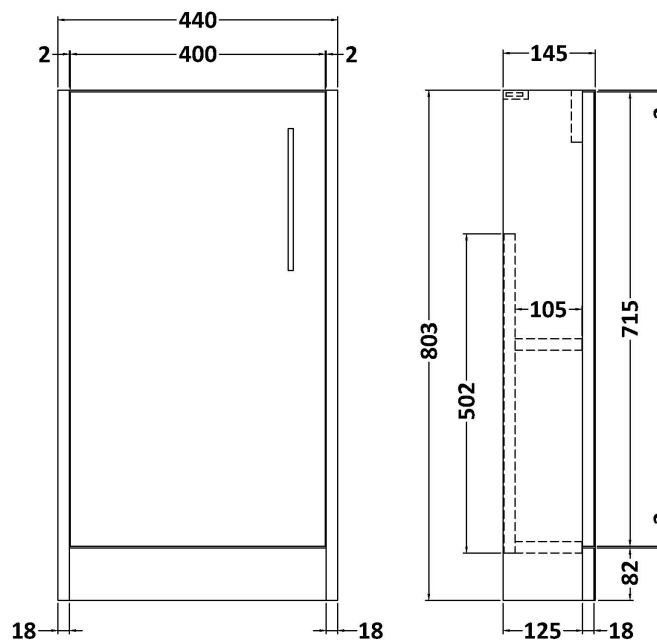

Sales Code: JNU2321R

Description: 440 Fs 1-Door Unit & 1Th Basin Rh

Packaging Details

Barcode: 5056462674216

Sales Code: MOJ2321

Description: 440 Single Door Floor Standing Unit

Product Dimensions

Height (mm):	803
Width (mm):	440
Depth (mm):	145
Nett Weight (kg):	11

Packaging Dimensions

Height (mm):	800
Width (mm):	410
Depth (mm):	235
Gross Weight (kg):	12

Packaging Data

Box Colour:	Brown Cardboard Box
Box Qty:	1
Label Size:	50 x 100
Label Colour:	White Label
Label Qty:	2

Outer Box Dimensions (If Applicable)

Height (mm):	
Width (mm):	
Depth (mm):	
Gross Weight (kg):	
Barcode:	5056462659602

Product Details

Country of Origin:	United Kingdom
Fitting Instruction:	No
CE & UKCA:	N/A
FSC Certified Materials:	Yes
Colour:	Monument Grey
Construction Method:	Cam & Wood Dowel
Construction Type:	Rigid
Cabinet Finish:	MFC Smooth Matt
Fascia Finish:	MFC Smooth Matt
Cabinet Thickness (mm):	18
Fascia Thickness (mm):	18
Drawer Included:	No
Drawer Type:	Not Applicable
No of Shelves:	1
Hinge Type:	95 Degree Clip-On Soft Close
Hinge Included:	Yes, Supplied
Adjustable Legs:	No, Not Required
Fixings Included:	Yes
Handle Style:	Modern
Waste Shroud:	Not Applicable
Handle Included:	Yes, Supplied
Handle Type:	D-Shape

Sales Code: NBV161

Description: Basin Rh 1Th 450 X 220 X 120

Product Dimensions

Height (mm):	120
Width (mm):	450
Depth (mm):	220
Nett Weight (kg):	6.3

Packaging Dimensions

Height (mm):	150
Width (mm):	240
Depth (mm):	470
Gross Weight (kg):	6.8