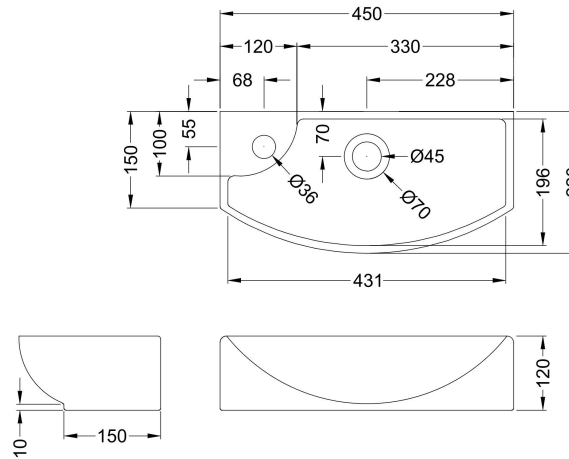

Packaging Dimensions

Height (mm):	800
Width (mm):	410
Depth (mm):	235
Gross Weight (kg):	12

Packaging Data

Box Colour:	Brown Cardboard Box
Box Qty:	1
Label Size:	50 x 100
Label Colour:	White Label
Label Qty:	2

Outer Box Dimensions (If Applicable)

Height (mm):	
Width (mm):	
Depth (mm):	
Gross Weight (kg):	
Barcode:	5056462659602

Product Details

Country of Origin:	United Kingdom
Fitting Instruction:	No
CE & UKCA:	N/A
FSC Certified Materials:	Yes
Colour:	Monument Grey
Construction Method:	Cam & Wood Dowel
Construction Type:	Rigid
Cabinet Finish:	MFC Smooth Matt
Fascia Finish:	MFC Smooth Matt
Cabinet Thickness (mm):	18
Fascia Thickness (mm):	18
Drawer Included:	No
Drawer Type:	Not Applicable
No of Shelves:	1
Hinge Type:	95 Degree Clip-On Soft Close
Hinge Included:	Yes, Supplied
Adjustable Legs:	No, Not Required
Fixings Included:	Yes
Handle Style:	Modern
Waste Shroud:	Not Applicable
Handle Included:	Yes, Supplied
Handle Type:	D-Shape

Sales Code: NBV161

Description: Basin Rh 1Th 450 X 220 X 120

Product Dimensions

Height (mm):	120
Width (mm):	450
Depth (mm):	220
Nett Weight (kg):	6.3

Packaging Dimensions

Height (mm):	150
Width (mm):	240
Depth (mm):	470
Gross Weight (kg):	6.8

Packaging Data

Box Colour:	Brown Cardboard Box
Box Qty:	1
Label Size:	100 x 50
Label Colour:	White Label
Label Qty:	2

Outer Box Dimensions (If Applicable)

Height (mm):	
Width (mm):	
Depth (mm):	
Gross Weight (kg):	
Barcode:	5055275890608