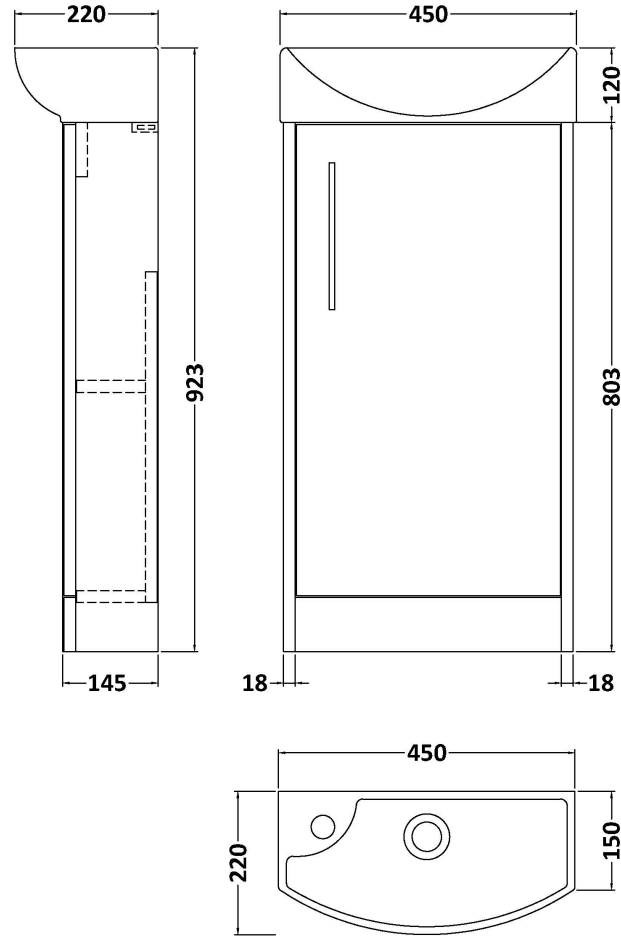

Sales Code: JNU2321R

Description: 440 Fs 1-Door Unit & 1Th Basin Rh

Packaging Details

Barcode: 5056462674216

Sales Code: MOJ2321

Description: 440 Single Door Floor Standing Unit

Product Dimensions

Height (mm):	803
Width (mm):	440
Depth (mm):	145
Nett Weight (kg):	11

Packaging Dimensions

Height (mm):	800
Width (mm):	410
Depth (mm):	235
Gross Weight (kg):	12

Packaging Data

Box Colour:	Brown Cardboard Box
Box Qty:	1
Label Size:	50 x 100
Label Colour:	White Label
Label Qty:	2

Outer Box Dimensions (If Applicable)

Height (mm):	
Width (mm):	
Depth (mm):	
Gross Weight (kg):	
Barcode:	5056462659602

Product Details

Country of Origin:	United Kingdom
Fitting Instruction:	No
CE & UKCA:	N/A
FSC Certified Materials:	Yes
Colour:	Monument Grey
Construction Method:	Cam & Wood Dowel
Construction Type:	Rigid
Cabinet Finish:	MFC Smooth Matt
Fascia Finish:	MFC Smooth Matt
Cabinet Thickness (mm):	18
Fascia Thickness (mm):	18
Drawer Included:	No
Drawer Type:	Not Applicable
No of Shelves:	1
Hinge Type:	95 Degree Clip-On Soft Close
Hinge Included:	Yes, Supplied
Adjustable Legs:	No, Not Required
Fixings Included:	Yes
Handle Style:	Modern
Waste Shroud:	Not Applicable
Handle Included:	Yes, Supplied
Handle Type:	D-Shape

Sales Code: NBV161

Description: Basin Rh 1Th 450 X 220 X 120

Product Dimensions

Height (mm):	120
Width (mm):	450
Depth (mm):	220
Nett Weight (kg):	6.3

Packaging Dimensions

Height (mm):	150
Width (mm):	240
Depth (mm):	470
Gross Weight (kg):	6.8