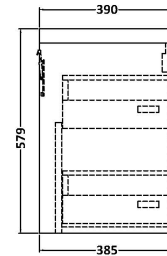

Sales Code: JNU2624F

Description: 1200 Wh 4-Drawer Vanity & Double Basin

Packaging Details

Barcode: 5056462682969

Sales Code: NPF2624

Description: 600 W/H 2-Drawer Unit (385 Deep)

Product Dimensions

Height (mm):	539
Width (mm):	600
Depth (mm):	385
Nett Weight (kg):	22.5

Packaging Dimensions

Height (mm):	560
Width (mm):	620
Depth (mm):	405
Gross Weight (kg):	23

Packaging Data

Box Colour:	Brown Cardboard Box
Box Qty:	1
Label Size:	50 x 100
Label Colour:	White Label
Label Qty:	2

Sales Code: CBM424

Description: Double Ceramic Basin 1208X392

Product Dimensions

Height (mm):	390
Width (mm):	1205
Depth (mm):	175
Nett Weight (kg):	27

Packaging Dimensions

Height (mm):	205
Width (mm):	1270
Depth (mm):	510
Gross Weight (kg):	27

Packaging Data

Box Colour:	Brown Cardboard Box - Printed
Box Qty:	1
Label Size:	100 x 50
Label Colour:	White Label
Label Qty:	2

Outer Box Dimensions (If Applicable)

Height (mm):	
Width (mm):	
Depth (mm):	
Gross Weight (kg):	
Barcode:	5056211875826