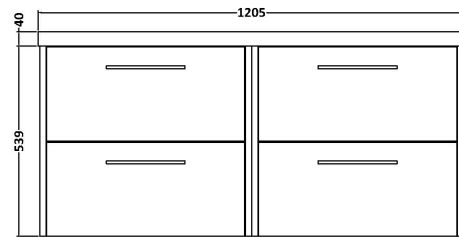

Sales Code: JNU2624F

Description: 1200 Wh 4-Drawer Vanity & Double Basin

Packaging Details

Barcode: 5056462682969

Sales Code: NPF2624

Description: 600 W/H 2-Drawer Unit (385 Deep)

Product Dimensions

Height (mm):	539
Width (mm):	600
Depth (mm):	385
Nett Weight (kg):	22.5

Packaging Dimensions

Height (mm):	560
Width (mm):	620
Depth (mm):	405
Gross Weight (kg):	23

Packaging Data

Box Colour:	Brown Cardboard Box
Box Qty:	1
Label Size:	50 x 100
Label Colour:	White Label
Label Qty:	2

Sales Code: CBM424

Description: Double Ceramic Basin 1208X392

Product Dimensions

Height (mm):	390
Width (mm):	1205
Depth (mm):	175
Nett Weight (kg):	27

Packaging Dimensions

Height (mm):	205
Width (mm):	1270
Depth (mm):	510
Gross Weight (kg):	27

Packaging Data

Box Colour:	Brown Cardboard Box - Printed
Box Qty:	1
Label Size:	100 x 50
Label Colour:	White Label
Label Qty:	2

Outer Box Dimensions (If Applicable)

Height (mm):	
Width (mm):	
Depth (mm):	
Gross Weight (kg):	
Barcode:	5056211875826