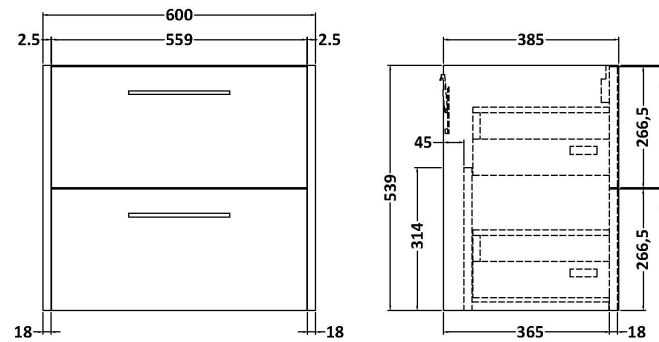

Sales Code: JNU2624F

Description: 1200 Wh 4-Drawer Vanity & Double Basin

Packaging Details

Barcode: 5056462682969

Sales Code: NPF2624

Description: 600 W/H 2-Drawer Unit (385 Deep)

Product Dimensions

Height (mm):	539
Width (mm):	600
Depth (mm):	385
Nett Weight (kg):	22.5

Packaging Dimensions

Height (mm):	560
Width (mm):	620
Depth (mm):	405
Gross Weight (kg):	23

Packaging Data

Box Colour:	Brown Cardboard Box
Box Qty:	1
Label Size:	50 x 100
Label Colour:	White Label
Label Qty:	2

Outer Box Dimensions (If Applicable)

Height (mm):	
Width (mm):	
Depth (mm):	
Gross Weight (kg):	
Barcode:	5056462658889

Product Details

Country of Origin:	United Kingdom
Fitting Instruction:	No
CE & UKCA:	
FSC Certified Materials:	Yes
Colour:	Metallic Slate
Construction Method:	Cam & Wood Dowel
Construction Type:	Rigid
Cabinet Finish:	MFC Textured Matt
Fascia Finish:	MFC Textured Matt
Cabinet Thickness (mm):	18
Fascia Thickness (mm):	18
Drawer Included:	Yes
Drawer Type:	80mm High Metal S/C Inc Galler
No of Shelves:	0
Hinge Type:	Not Applicable
Hinge Included:	No
Adjustable Legs:	No, Not Required
Fixings Included:	Yes
Handle Style:	Modern
Waste Shroud:	Yes
Handle Included:	Yes, Supplied
Handle Type:	D-Shape

Sales Code: CBM424

Description: Double Ceramic Basin 1208X392

Product Dimensions

Height (mm):	390
Width (mm):	1205
Depth (mm):	175
Nett Weight (kg):	27

Packaging Dimensions

Height (mm):	205
Width (mm):	1270
Depth (mm):	510
Gross Weight (kg):	27