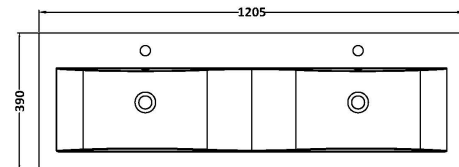

Sales Code: JNU2624F

Description: 1200 Wh 4-Drawer Vanity & Double Basin

Packaging Details

Barcode: 5056462682969

Sales Code: NPF2624

Description: 600 W/H 2-Drawer Unit (385 Deep)

Product Dimensions

Height (mm):	539
Width (mm):	600
Depth (mm):	385
Nett Weight (kg):	22.5

Packaging Dimensions

Height (mm):	560
Width (mm):	620
Depth (mm):	405
Gross Weight (kg):	23

Packaging Data

Box Colour:	Brown Cardboard Box
Box Qty:	1
Label Size:	50 x 100
Label Colour:	White Label
Label Qty:	2

Outer Box Dimensions (If Applicable)

Height (mm):	
Width (mm):	
Depth (mm):	
Gross Weight (kg):	
Barcode:	5056462658889

Product Details

Country of Origin:	United Kingdom
Fitting Instruction:	No
CE & UKCA:	
FSC Certified Materials:	Yes
Colour:	Metallic Slate
Construction Method:	Cam & Wood Dowel
Construction Type:	Rigid
Cabinet Finish:	MFC Textured Matt
Fascia Finish:	MFC Textured Matt
Cabinet Thickness (mm):	18
Fascia Thickness (mm):	18
Drawer Included:	Yes
Drawer Type:	80mm High Metal S/C Inc Galler
No of Shelves:	0
Hinge Type:	Not Applicable
Hinge Included:	No
Adjustable Legs:	No, Not Required
Fixings Included:	Yes
Handle Style:	Modern
Waste Shroud:	Yes
Handle Included:	Yes, Supplied
Handle Type:	D-Shape

Sales Code: CBM424

Description: Double Ceramic Basin 1208X392

Product Dimensions

Height (mm):	390
Width (mm):	1205
Depth (mm):	175
Nett Weight (kg):	27

Packaging Dimensions

Height (mm):	205
Width (mm):	1270
Depth (mm):	510
Gross Weight (kg):	27