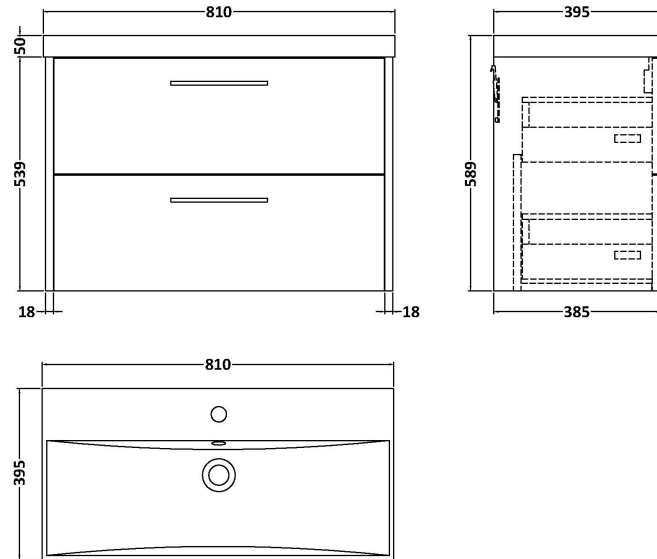

Sales Code: JNU2626D

Description: 800 Wh 2-Drawer Vanity & Basin 3

Packaging Details

Barcode: 5056462682815

Sales Code: NPF2626

Description: 800 W/H 2-Drawer Unit (385 Deep)

Product Dimensions

Height (mm):	539
Width (mm):	800
Depth (mm):	385
Nett Weight (kg):	22.5

Packaging Dimensions

Height (mm):	560
Width (mm):	620
Depth (mm):	405
Gross Weight (kg):	23

Packaging Data

Box Colour:	Brown Cardboard Box
Box Qty:	1
Label Size:	50 x 100
Label Colour:	White Label
Label Qty:	2

Outer Box Dimensions (If Applicable)

Height (mm):	
Width (mm):	
Depth (mm):	
Gross Weight (kg):	
Barcode:	5056462658896

Product Details

Country of Origin:	United Kingdom
Fitting Instruction:	No
CE & UKCA:	
FSC Certified Materials:	Yes
Colour:	Metallic Slate
Construction Method:	Cam & Wood Dowel
Construction Type:	Rigid
Cabinet Finish:	MFC Textured Matt
Fascia Finish:	MFC Textured Matt
Cabinet Thickness (mm):	18
Fascia Thickness (mm):	18
Drawer Included:	Yes
Drawer Type:	80mm High Metal S/C Inc Galler
No of Shelves:	0
Hinge Type:	Not Applicable
Hinge Included:	No
Adjustable Legs:	No, Not Required
Fixings Included:	Yes
Handle Style:	Modern
Waste Shroud:	Yes
Handle Included:	Yes, Supplied
Handle Type:	D-Shape

Sales Code: NVM035

Description: 800 Thin Edged Basin 1Th

Product Dimensions

Height (mm):	170
Width (mm):	810
Depth (mm):	395
Nett Weight (kg):	14.5

Packaging Dimensions

Height (mm):	190
Width (mm):	830
Depth (mm):	415
Gross Weight (kg):	15