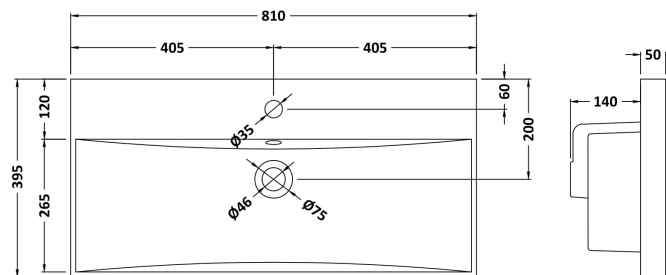

Packaging Dimensions

Height (mm):	560
Width (mm):	620
Depth (mm):	405
Gross Weight (kg):	23

Packaging Data

Box Colour:	Brown Cardboard Box
Box Qty:	1
Label Size:	50 x 100
Label Colour:	White Label
Label Qty:	2

Outer Box Dimensions (If Applicable)

Height (mm):	
Width (mm):	
Depth (mm):	
Gross Weight (kg):	
Barcode:	5056462658896

Product Details

Country of Origin:	United Kingdom
Fitting Instruction:	No
CE & UKCA:	
FSC Certified Materials:	Yes
Colour:	Metallic Slate
Construction Method:	Cam & Wood Dowel
Construction Type:	Rigid
Cabinet Finish:	MFC Textured Matt
Fascia Finish:	MFC Textured Matt
Cabinet Thickness (mm):	18
Fascia Thickness (mm):	18
Drawer Included:	Yes
Drawer Type:	80mm High Metal S/C Inc Galler
No of Shelves:	0
Hinge Type:	Not Applicable
Hinge Included:	No
Adjustable Legs:	No, Not Required
Fixings Included:	Yes
Handle Style:	Modern
Waste Shroud:	Yes
Handle Included:	Yes, Supplied
Handle Type:	D-Shape

Sales Code: NVM035

Description: 800 Thin Edged Basin 1Th

Product Dimensions

Height (mm):	170
Width (mm):	810
Depth (mm):	395
Nett Weight (kg):	14.5

Packaging Dimensions

Height (mm):	190
Width (mm):	830
Depth (mm):	415
Gross Weight (kg):	15

Packaging Data

Box Colour:	Brown Cardboard Box
Box Qty:	1
Label Size:	100 x 50
Label Colour:	White Label
Label Qty:	2

Outer Box Dimensions (If Applicable)

Height (mm):	
Width (mm):	
Depth (mm):	
Gross Weight (kg):	
Barcode:	5056211853435