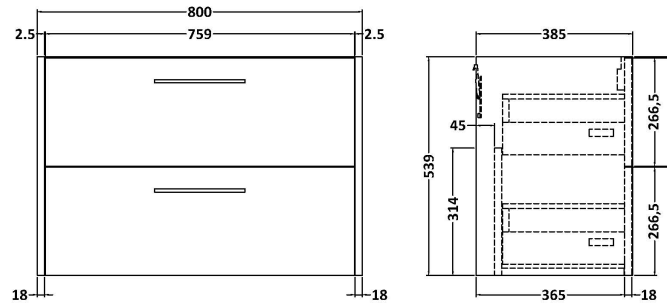

Sales Code: NPF2626

Description: 800 W/H 2-Drawer Unit (385 Deep)

Product Dimensions

Height (mm):	539
Width (mm):	800
Depth (mm):	385
Nett Weight (kg):	22.5

Packaging Dimensions

Height (mm):	560
Width (mm):	620
Depth (mm):	405
Gross Weight (kg):	23

Packaging Data

Box Colour:	Brown Cardboard Box
Box Qty:	1
Label Size:	50 x 100
Label Colour:	White Label
Label Qty:	2

Outer Box Dimensions (If Applicable)

Height (mm):	
Width (mm):	
Depth (mm):	
Gross Weight (kg):	
Barcode:	5056462658896

Product Details

Country of Origin:	United Kingdom
Fitting Instruction:	No
CE & UKCA:	
FSC Certified Materials:	Yes
Colour:	Metallic Slate
Construction Method:	Cam & Wood Dowel
Construction Type:	Rigid
Cabinet Finish:	MFC Textured Matt
Fascia Finish:	MFC Textured Matt
Cabinet Thickness (mm):	18
Fascia Thickness (mm):	18
Drawer Included:	Yes
Drawer Type:	80mm High Metal S/C Inc Galler
No of Shelves:	0
Hinge Type:	Not Applicable
Hinge Included:	No
Adjustable Legs:	No, Not Required
Fixings Included:	Yes
Handle Style:	Modern
Waste Shroud:	Yes
Handle Included:	Yes, Supplied
Handle Type:	D-Shape