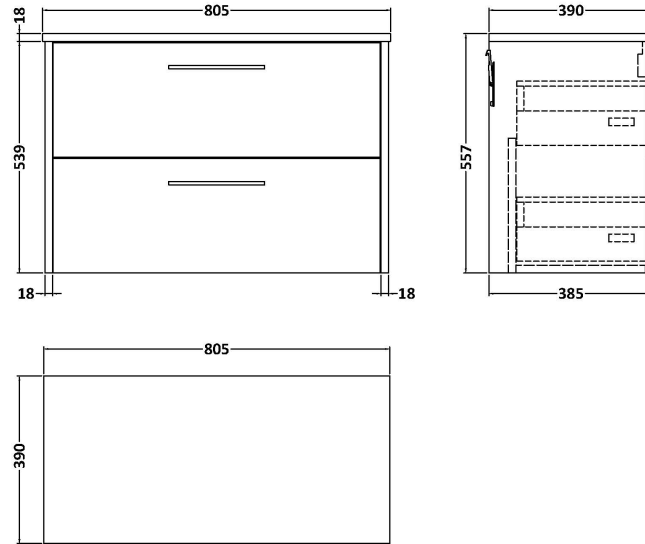

Sales Code: JNU2626W

Description: 800 Wh 2-Drawer Vanity & Worktop

Packaging Details

Barcode: 5056462683010

Sales Code: NPF2626

Description: 800 W/H 2-Drawer Unit (385 Deep)

Product Dimensions

Height (mm):	539
Width (mm):	800
Depth (mm):	385
Nett Weight (kg):	22.5

Packaging Dimensions

Height (mm):	560
Width (mm):	620
Depth (mm):	405
Gross Weight (kg):	23

Packaging Data

Box Colour:	Brown Cardboard Box
Box Qty:	1
Label Size:	50 x 100
Label Colour:	White Label
Label Qty:	2

Outer Box Dimensions (If Applicable)

Height (mm):	
Width (mm):	
Depth (mm):	
Gross Weight (kg):	
Barcode:	5056462658896

Product Details

Country of Origin:	United Kingdom
Fitting Instruction:	No
CE & UKCA:	
FSC Certified Materials:	Yes
Colour:	Metallic Slate
Construction Method:	Cam & Wood Dowel
Construction Type:	Rigid
Cabinet Finish:	MFC Textured Matt
Fascia Finish:	MFC Textured Matt
Cabinet Thickness (mm):	18
Fascia Thickness (mm):	18
Drawer Included:	Yes
Drawer Type:	80mm High Metal S/C Inc Galler
No of Shelves:	0
Hinge Type:	Not Applicable
Hinge Included:	No
Adjustable Legs:	No, Not Required
Fixings Included:	Yes
Handle Style:	Modern
Waste Shroud:	Yes
Handle Included:	Yes, Supplied
Handle Type:	D-Shape

Sales Code: MWD2680

Description: 800 Worktop (805X390x18mm)

Product Dimensions

Height (mm):	18
Width (mm):	805
Depth (mm):	390
Nett Weight (kg):	3.5

Packaging Dimensions

Height (mm):	25
Width (mm):	825
Depth (mm):	410
Gross Weight (kg):	3.5