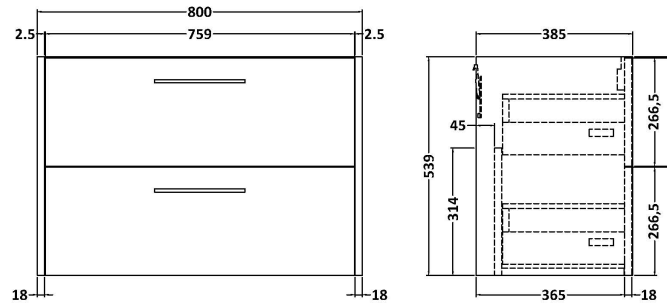

Sales Code: JNU2626W

Description: 800 Wh 2-Drawer Vanity & Worktop

Packaging Details

Barcode: 5056462683010

Sales Code: NPF2626

Description: 800 W/H 2-Drawer Unit (385 Deep)

Product Dimensions

Height (mm):	539
Width (mm):	800
Depth (mm):	385
Nett Weight (kg):	22.5

Packaging Dimensions

Height (mm):	560
Width (mm):	620
Depth (mm):	405
Gross Weight (kg):	23

Packaging Data

Box Colour:	Brown Cardboard Box
Box Qty:	1
Label Size:	50 x 100
Label Colour:	White Label
Label Qty:	2

Outer Box Dimensions (If Applicable)

Height (mm):	
Width (mm):	
Depth (mm):	
Gross Weight (kg):	
Barcode:	5056462658896

Product Details

Country of Origin:	United Kingdom
Fitting Instruction:	No
CE & UKCA:	
FSC Certified Materials:	Yes
Colour:	Metallic Slate
Construction Method:	Cam & Wood Dowel
Construction Type:	Rigid
Cabinet Finish:	MFC Textured Matt
Fascia Finish:	MFC Textured Matt
Cabinet Thickness (mm):	18
Fascia Thickness (mm):	18
Drawer Included:	Yes
Drawer Type:	80mm High Metal S/C Inc Galler
No of Shelves:	0
Hinge Type:	Not Applicable
Hinge Included:	No
Adjustable Legs:	No, Not Required
Fixings Included:	Yes
Handle Style:	Modern
Waste Shroud:	Yes
Handle Included:	Yes, Supplied
Handle Type:	D-Shape

Sales Code: MWD2680

Description: 800 Worktop (805X390x18mm)

Product Dimensions

Height (mm):	18
Width (mm):	805
Depth (mm):	390
Nett Weight (kg):	3.5

Packaging Dimensions

Height (mm):	25
Width (mm):	825
Depth (mm):	410
Gross Weight (kg):	3.5