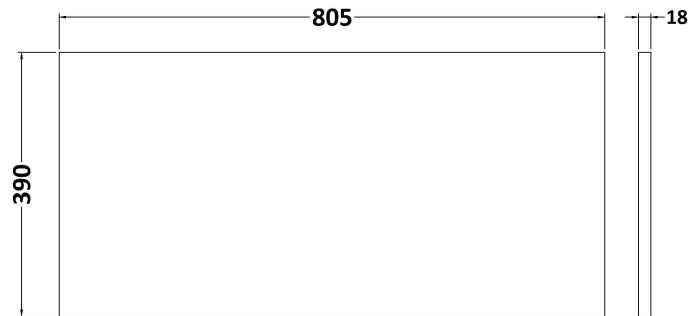

Packaging Dimensions

Height (mm):	560
Width (mm):	620
Depth (mm):	405
Gross Weight (kg):	23

Packaging Data

Box Colour:	Brown Cardboard Box
Box Qty:	1
Label Size:	50 x 100
Label Colour:	White Label
Label Qty:	2

Outer Box Dimensions (If Applicable)

Height (mm):	
Width (mm):	
Depth (mm):	
Gross Weight (kg):	
Barcode:	5056462658896

Product Details

Country of Origin:	United Kingdom
Fitting Instruction:	No
CE & UKCA:	
FSC Certified Materials:	Yes
Colour:	Metallic Slate
Construction Method:	Cam & Wood Dowel
Construction Type:	Rigid
Cabinet Finish:	MFC Textured Matt
Fascia Finish:	MFC Textured Matt
Cabinet Thickness (mm):	18
Fascia Thickness (mm):	18
Drawer Included:	Yes
Drawer Type:	80mm High Metal S/C Inc Galler
No of Shelves:	0
Hinge Type:	Not Applicable
Hinge Included:	No
Adjustable Legs:	No, Not Required
Fixings Included:	Yes
Handle Style:	Modern
Waste Shroud:	Yes
Handle Included:	Yes, Supplied
Handle Type:	D-Shape

Sales Code: MWD2680

Description: 800 Worktop (805X390x18mm)

Product Dimensions

Height (mm):	18
Width (mm):	805
Depth (mm):	390
Nett Weight (kg):	3.5

Packaging Dimensions

Height (mm):	25
Width (mm):	825
Depth (mm):	410
Gross Weight (kg):	3.5

Packaging Data

Box Colour:	Brown Cardboard Box - Printed
Box Qty:	1
Label Size:	100 x 50
Label Colour:	Not Applicable
Label Qty:	1

Outer Box Dimensions (If Applicable)

Height (mm):	
Width (mm):	
Depth (mm):	
Gross Weight (kg):	
Barcode:	5056462696676