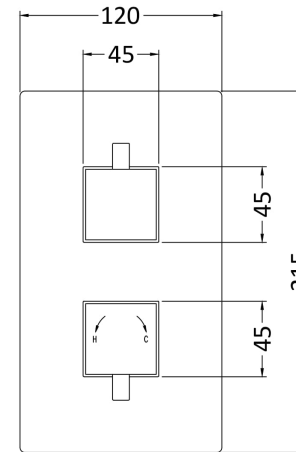

Sales Code: JTY301

Description: Twin Conc Thermostatic Shower Valve

Product Dimensions

Length (mm):	
Width (mm):	120
Height (mm):	215
Depth (mm):	133
Nett Weight (kg):	2.87

Packaging Dimensions

Length (mm):	250
Width (mm):	240
Height (mm):	110
Gross Weight (kg):	2.87

Packaging Data

Box Colour:	White Cardboard Box
Box Qty:	1
Label Size:	100 x 50
Label Colour:	White Label
Label Qty:	2

Outer Box Dimensions (If Applicable)

Length (mm):	
Width (mm):	500
Height (mm):	370
Depth (mm):	275
Gross Weight (kg):	17
Barcode:	5055146188940

Product Details

Country of Origin:	United Kingdom
Fitting Instruction:	No
Product Material:	Brass/ABS
Mount Type:	Wall, Recessed
Outlet Elbow Supplied:	No
Easy Clean:	Not Applicable
Head Included:	No
Handset Included:	No
Body Jets Included:	Not Applicable
No of Body Jets:	Not Applicable
Operating Pressure (bar):	0.1
Valve/Cartridge Type:	1/4 Turn Ceramic Disc
Flow Rates (L/min):	0.1 bar: 5.5 0.5 bar: 14 1 bar: 20 2 bar: 29 3 bar: 44
TMV2 Approved:	No Approval No: N/A
TMV3 Approved:	No Approval No: N/A
WRAS Approved:	Yes Approval No: 250602040
Head Function:	Not Applicable
Handset Function:	Not Applicable
Body Jet Info:	Not Applicable
Pipe Size:	
Pipe Centres:	N/A
Colour/Finish:	Chrome
Hose Included:	Not Applicable
No. of Outlets:	1