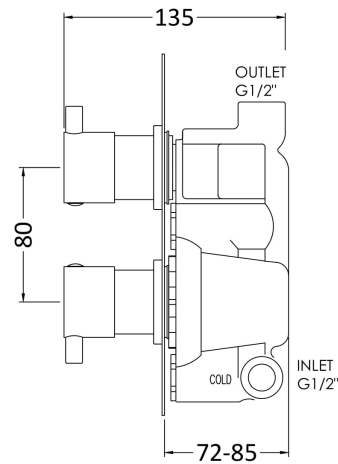

Sales Code: JTY301

Description: Twin Conc Thermostatic Shower Valve

Product Dimensions

Length (mm):	
Width (mm):	120
Height (mm):	215
Depth (mm):	133
Nett Weight (kg):	2.87

Packaging Dimensions

Length (mm):	250
Width (mm):	240
Height (mm):	110
Gross Weight (kg):	2.87

Packaging Data

Box Colour:	White Cardboard Box
Box Qty:	1
Label Size:	100 x 50
Label Colour:	White Label
Label Qty:	2

Outer Box Dimensions (If Applicable)

Length (mm):	
Width (mm):	500
Height (mm):	370
Depth (mm):	275
Gross Weight (kg):	17
Barcode:	5055146188940

Product Details

Country of Origin:	United Kingdom
Fitting Instruction:	No
Product Material:	Brass/ABS
Mount Type:	Wall, Recessed
Outlet Elbow Supplied:	No
Easy Clean:	Not Applicable
Head Included:	No
Handset Included:	No
Body Jets Included:	Not Applicable
No of Body Jets:	Not Applicable
Operating Pressure (bar):	0.1
Valve/Cartridge Type:	1/4 Turn Ceramic Disc
Flow Rates (L/min):	0.1 bar: 5.5 0.5 bar: 14 1 bar: 20 2 bar: 29 3 bar: 44
TMV2 Approved:	No Approval No: N/A
TMV3 Approved:	No Approval No: N/A
WRAS Approved:	Yes Approval No: 250602040
Head Function:	Not Applicable
Handset Function:	Not Applicable
Body Jet Info:	Not Applicable
Pipe Size:	
Pipe Centres:	N/A
Colour/Finish:	Chrome
Hose Included:	Not Applicable
No. of Outlets:	1