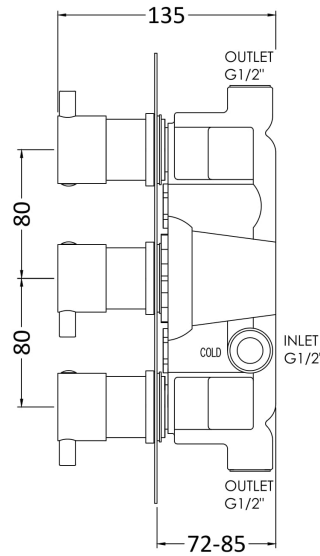

### Product Dimensions

Length (mm):	
Width (mm):	120
Height (mm):	280
Depth (mm):	136
Nett Weight (kg):	3.58

### Packaging Dimensions

Length (mm):	140
Width (mm):	296
Height (mm):	18
Gross Weight (kg):	3.58

### Outer Box Dimensions (If Applicable)

Length (mm):	
Width (mm):	520
Height (mm):	375
Depth (mm):	345
Gross Weight (kg):	21
Barcode:	5055146188964

### Product Details

Country of Origin:	United Kingdom
Fitting Instruction:	No
Product Material:	Brass/ABS
Mount Type:	Wall, Recessed
Outlet Elbow Supplied:	No
Easy Clean:	Not Applicable
Head Included:	No
Handset Included:	No
Body Jets Included:	Not Applicable
No of Body Jets:	Not Applicable
Operating Pressure (bar):	0.1
Valve/Cartridge Type:	1/4 Turn Ceramic Disc
Flow Rates (L/min):	0.1 bar: 5.5    0.5 bar: 14    1 bar: 20    2 bar: 29    3 bar: 44
TMV2 Approved:	No    Approval No: N/A
TMV3 Approved:	No    Approval No: N/A
WRAS Approved:	Yes    Approval No: 250602040
Head Function:	Not Applicable
Handset Function:	Not Applicable
Body Jet Info:	Not Applicable
Pipe Size:	
Pipe Centres:	N/A
Colour/Finish:	Chrome
Hose Included:	Not Applicable
No. of Outlets:	2