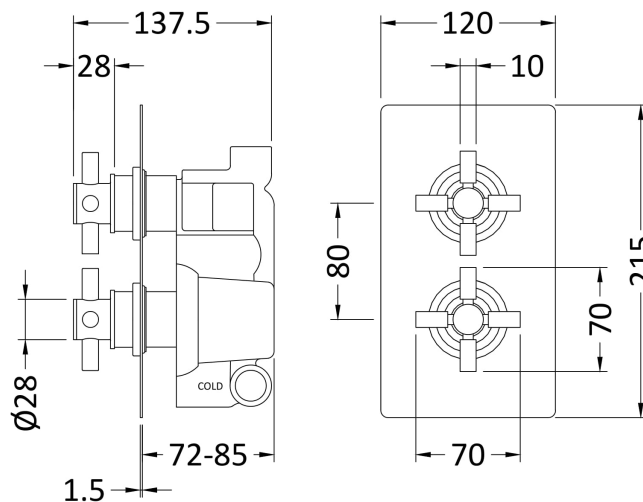

Sales Code: KRI8207

Description: Kristal Twin Conc Thermo Valve Div

Product Dimensions

Length (mm):	
Width (mm):	120
Height (mm):	215
Depth (mm):	138
Nett Weight (kg):	3.05

Packaging Dimensions

Length (mm):	1200
Width (mm):	100
Height (mm):	90
Gross Weight (kg):	3.05

Packaging Data

Box Colour:	White Cardboard Box
Box Qty:	1
Label Size:	100 x 50
Label Colour:	White Label
Label Qty:	2

Outer Box Dimensions (If Applicable)

Length (mm):	
Width (mm):	
Height (mm):	
Depth (mm):	
Gross Weight (kg):	28
Barcode:	5056462673929

Product Details

Country of Origin:	United Kingdom
Fitting Instruction:	No
Product Material:	Brass/ABS
Mount Type:	Recessed, Wall
Outlet Elbow Supplied:	No
Easy Clean:	Not Applicable
Head Included:	No
Handset Included:	No
Body Jets Included:	No
No of Body Jets:	Not Applicable
Operating Pressure (bar):	0.5
Valve/Cartridge Type:	1/4 Turn Ceramic Disc
Flow Rates (L/min):	0.1 bar: N/A 0.5 bar: 13 1 bar: 17 2 bar: 24 3 bar: 27
TMV2 Approved:	No Approval No: N/A
TMV3 Approved:	No Approval No: N/A
WRAS Approved:	No Approval No: N/A
Head Function:	Not Applicable
Handset Function:	Not Applicable
Body Jet Info:	Not Applicable
Pipe Size:	15 mm & 22 mm
Pipe Centres:	N/A
Colour/Finish:	Brushed Brass
Hose Included:	Not Applicable
No. of Outlets:	2