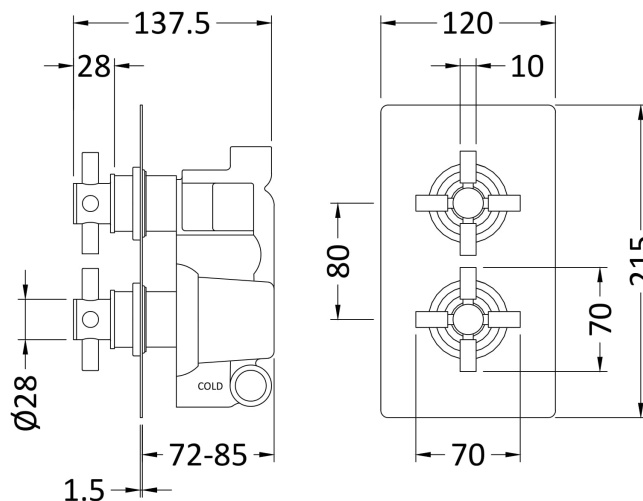

Sales Code: KRI8210

Description: Kristal Twin Conc Thermo Valve Rec Plate

**Product Dimensions**

Length (mm):	
Width (mm):	120
Height (mm):	215
Depth (mm):	138
Nett Weight (kg):	4.68

**Packaging Dimensions**

Length (mm):	250
Width (mm):	240
Height (mm):	110
Gross Weight (kg):	4.68

**Packaging Data**

Box Colour:	White Cardboard Box
Box Qty:	1
Label Size:	100 x 50
Label Colour:	White Label
Label Qty:	2

**Outer Box Dimensions (If Applicable)**

Length (mm):	
Width (mm):	
Height (mm):	
Depth (mm):	
Gross Weight (kg):	19
Barcode:	5056462674070

**Product Details**

Country of Origin:	United Kingdom
Fitting Instruction:	No
Product Material:	Brass/ABS
Mount Type:	Wall, Recessed
Outlet Elbow Supplied:	No
Easy Clean:	Not Applicable
Head Included:	No
Handset Included:	No
Body Jets Included:	Not Applicable
No of Body Jets:	Not Applicable
Operating Pressure (bar):	0.1
Valve/Cartridge Type:	1/4 Turn Ceramic Disc
Flow Rates (L/min):	0.1 bar: 5.5    0.5 bar: 14    1 bar: 20    2 bar: 29    3 bar: 44
TMV2 Approved:	No    Approval No: N/A
TMV3 Approved:	No    Approval No: N/A
WRAS Approved:	Yes    Approval No: 250602040
Head Function:	Not Applicable
Handset Function:	Not Applicable
Body Jet Info:	Not Applicable
Pipe Size:	
Pipe Centres:	N/A
Colour/Finish:	Brushed Brass
Hose Included:	Not Applicable
No. of Outlets:	1