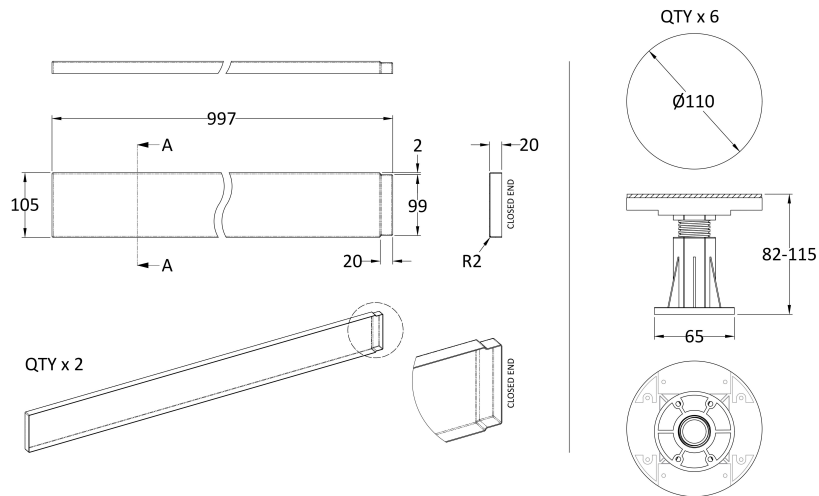

Sales Code: LEG1W

Description: Suitable For 700-900 Square & Rec Trays

Packaging Details

Barcode: 5056211868767

Sales Code: NTP515

Description: 1000 Tray Panel

Product Dimensions

Length (mm):	1000
Width (mm):	105
Height (mm):	12
Nett Weight (kg):	0.32

Packaging Dimensions

Length (mm):	1010
Width (mm):	110
Height (mm):	15
Gross Weight (kg):	0.32

Packaging Data

Box Colour:	Polybagged
Box Qty:	1
Label Size:	100 x 50
Label Colour:	White Label
Label Qty:	2

Outer Box Dimensions (If Applicable)

Length (mm):	
Width (mm):	
Height (mm):	
Gross Weight (kg):	
Barcode:	5055369007950

Product Details

Country of Origin:	Turkey
Fitting Instruction:	No
CE & UKCA:	
Colour/Finish:	White
Product Material:	Acrylic Capped ABS
Material Colour Reference:	European White
Radius:	0
Waste Required (mm):	
Compatible with Leg Kit:	Not Applicable

Sales Code: NTP001A

Description: Pack Of 6 Legs/Clips & Screws

Product Dimensions

Length (mm):	110
Width (mm):	110
Height (mm):	115
Depth (mm):	
Nett Weight (kg):	0.06

Packaging Dimensions

Height (mm):	180
Width (mm):	120
Depth (mm):	125
Gross Weight (kg):	0.06