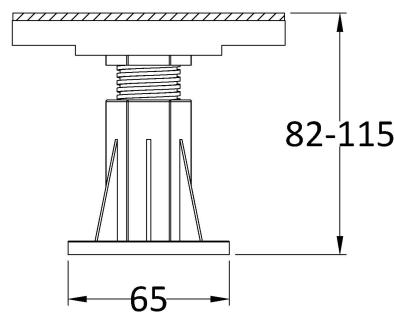

Packaging Dimensions

Length (mm):	1010
Width (mm):	110
Height (mm):	15
Gross Weight (kg):	0.32

Packaging Data

Box Colour:	Polybagged
Box Qty:	1
Label Size:	100 x 50
Label Colour:	White Label
Label Qty:	2

Outer Box Dimensions (If Applicable)

Length (mm):	
Width (mm):	
Height (mm):	
Gross Weight (kg):	
Barcode:	5055369007950

Product Details

Country of Origin:	Turkey
Fitting Instruction:	No
CE & UKCA:	
Colour/Finish:	White
Product Material:	Acrylic Capped ABS
Material Colour Reference:	European White
Radius:	0
Waste Required (mm):	
Compatible with Leg Kit:	Not Applicable

Sales Code: NTP001A

Description: Pack Of 6 Legs/Clips & Screws

Product Dimensions

Length (mm):	110
Width (mm):	110
Height (mm):	115
Depth (mm):	
Nett Weight (kg):	0.06

Packaging Dimensions

Height (mm):	180
Width (mm):	120
Depth (mm):	125
Gross Weight (kg):	0.06

Packaging Data

Box Colour:	Polybagged
Box Qty:	1
Label Size:	100 x 50
Label Colour:	White Label
Label Qty:	2

Outer Box Dimensions (If Applicable)

Height (mm):	
Width (mm):	
Length (mm):	
Depth (mm):	
Gross Weight (kg):	
Barcode:	5056211855415