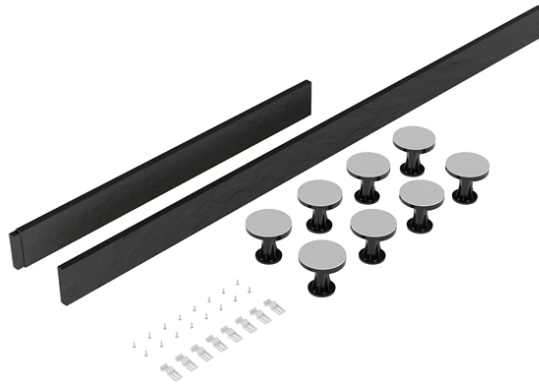

Sales Code: LEG3S

Description: Suitable For 1100-1200 Rec Trays

Packaging Details

Barcode: 5056211868859

Sales Code: TR71575

Description: 1800 Tray Panel

Product Dimensions

Length (mm): 1800
 Width (mm): 105
 Height (mm): 20
 Nett Weight (kg): 0.5

Length (mm):
 Width (mm):
 Height (mm):
 Gross Weight (kg):
 Barcode: 5056211855491

Product Details

Country of Origin: United Kingdom
 Fitting Instruction: No
 CE & UKCA:
 Colour/Finish:
 Product Material:
 Material Colour Reference:
 Radius:
 Waste Required (mm):
 Compatible with Leg Kit:

Sales Code: TR71515

Description: 1000 Tray Panel (1000 X 105 X 20)

Product Dimensions

Length (mm): 1000
 Width (mm): 105
 Height (mm): 20
 Nett Weight (kg): 0.3

Packaging Dimensions

Length (mm): 125
 Width (mm): 1100
 Height (mm): 15
 Gross Weight (kg): 0.3

Description: Pack Of 8 Legs/Clips & Screws

Product Dimensions	
Length (mm):	110
Width (mm):	110
Height (mm):	115
Depth (mm):	
Nett Weight (kg):	0.09
Packaging Dimensions	
Height (mm):	180
Width (mm):	120
Depth (mm):	125
Gross Weight (kg):	0.09
Packaging Data	
Box Colour:	Polybagged
Box Qty:	1
Label Size:	100 x 50
Label Colour:	White Label
Label Qty:	2
Outer Box Dimensions (If Applicable)	
Height (mm):	
Width (mm):	
Length (mm):	
Depth (mm):	
Gross Weight (kg):	
Barcode:	5056211855422
Product Details	
Country of Origin:	China
Fitting Instruction:	No
CE & UKCA:	
Product Material:	
Heating Element Wattage:	
Colour/Finish:	
Product Diameter:	
Connection Size:	