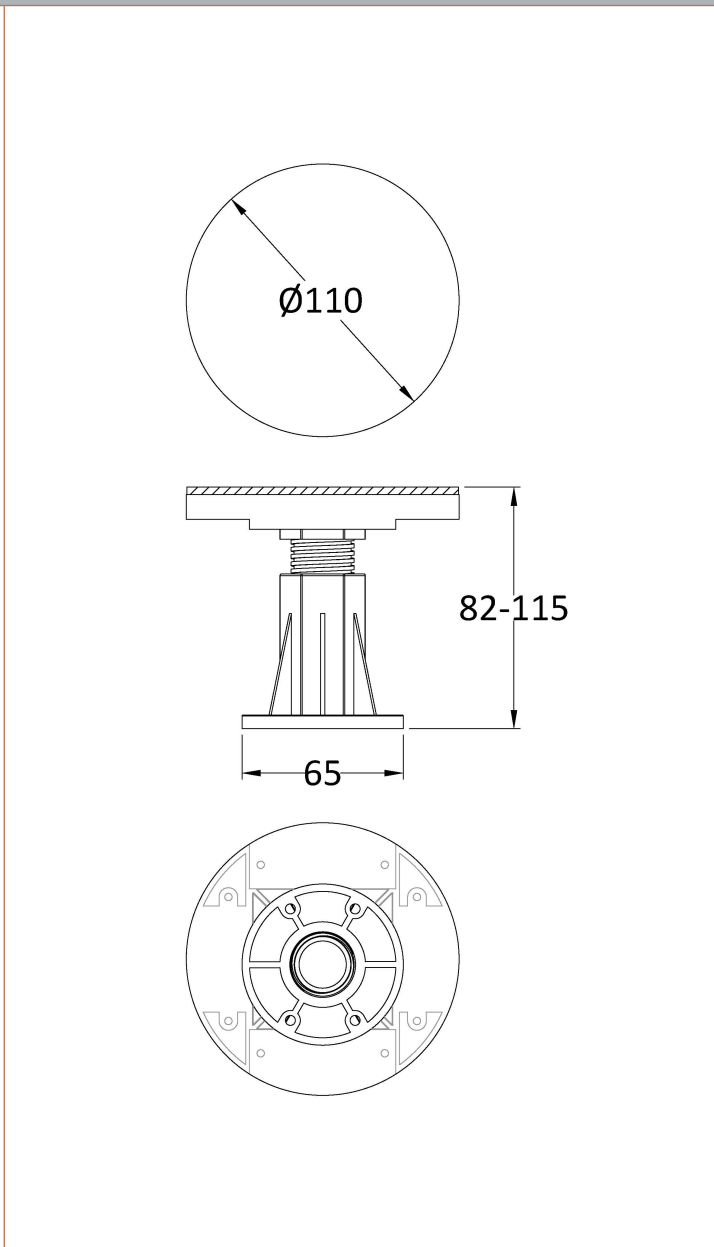

Length (mm):
 Width (mm):
 Height (mm):
 Gross Weight (kg):
 Barcode: 5056211855491

Product Details

Country of Origin: United Kingdom
 Fitting Instruction: No
 CE & UKCA:
 Colour/Finish:
 Product Material:
 Material Colour Reference:
 Radius:
 Waste Required (mm):
 Compatible with Leg Kit:

Sales Code: TR71515

Description: 1000 Tray Panel (1000 X 105 X 20)

Product Dimensions

Length (mm): 1000
 Width (mm): 105
 Height (mm): 20
 Nett Weight (kg): 0.3

Packaging Dimensions

Length (mm): 125
 Width (mm): 1100
 Height (mm): 15
 Gross Weight (kg): 0.3

Packaging Data

Box Colour:
 Box Qty:
 Label Size: x
 Label Colour:
 Label Qty:

Outer Box Dimensions (If Applicable)

Length (mm):
 Width (mm):
 Height (mm):
 Gross Weight (kg):
 Barcode: 5056211814313

Product Details

Description: Pack Of 8 Legs/Clips & Screws

Product Dimensions	
Length (mm):	110
Width (mm):	110
Height (mm):	115
Depth (mm):	
Nett Weight (kg):	0.09
Packaging Dimensions	
Height (mm):	180
Width (mm):	120
Depth (mm):	125
Gross Weight (kg):	0.09
Packaging Data	
Box Colour:	Polybagged
Box Qty:	1
Label Size:	100 x 50
Label Colour:	White Label
Label Qty:	2
Outer Box Dimensions (If Applicable)	
Height (mm):	
Width (mm):	
Length (mm):	
Depth (mm):	
Gross Weight (kg):	
Barcode:	5056211855422
Product Details	
Country of Origin:	China
Fitting Instruction:	No
CE & UKCA:	
Product Material:	
Heating Element Wattage:	
Colour/Finish:	
Product Diameter:	
Connection Size:	