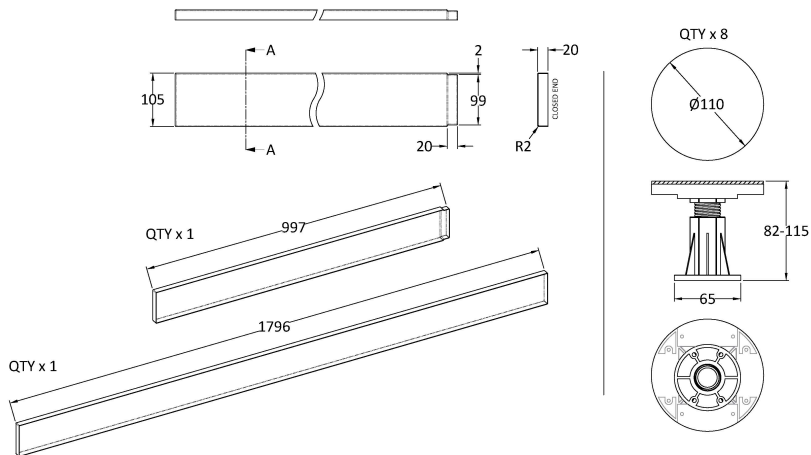

Packaging Details

Barcode: 5056211868781