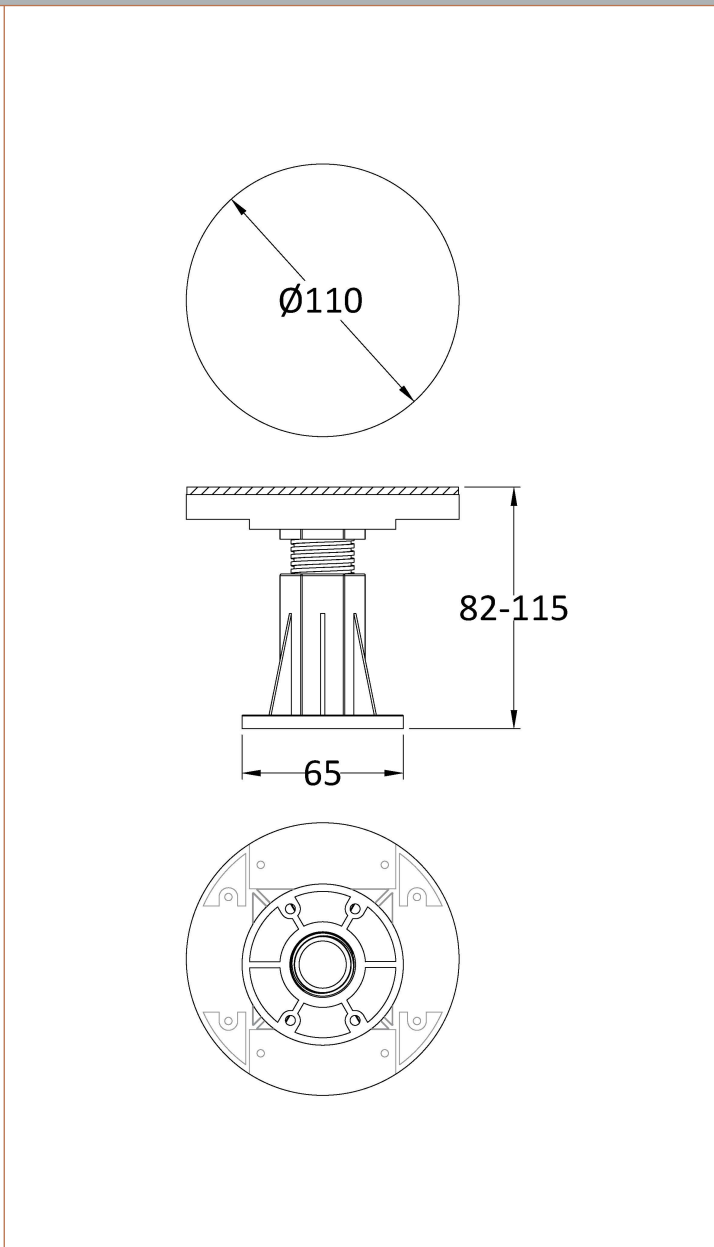

Packaging Dimensions

Length (mm):	1010
Width (mm):	110
Height (mm):	15
Gross Weight (kg):	0.32

Packaging Data

Box Colour:	Polybagged
Box Qty:	1
Label Size:	100 x 50
Label Colour:	White Label
Label Qty:	2

Outer Box Dimensions (If Applicable)

Length (mm):	
Width (mm):	
Height (mm):	
Gross Weight (kg):	
Barcode:	5055369007950

Product Details

Country of Origin:	Turkey
Fitting Instruction:	No
CE & UKCA:	
Colour/Finish:	White
Product Material:	Acrylic Capped ABS
Material Colour Reference:	European White
Radius:	0
Waste Required (mm):	
Compatible with Leg Kit:	Not Applicable

Sales Code: NTP001B

Description: Pack Of 8 Legs/Clips & Screws

Product Dimensions	
Length (mm):	110
Width (mm):	110
Height (mm):	115
Depth (mm):	
Nett Weight (kg):	0.09
Packaging Dimensions	
Height (mm):	180
Width (mm):	120
Depth (mm):	125
Gross Weight (kg):	0.09
Packaging Data	
Box Colour:	Polybagged
Box Qty:	1
Label Size:	100 x 50
Label Colour:	White Label
Label Qty:	2
Outer Box Dimensions (If Applicable)	
Height (mm):	
Width (mm):	
Length (mm):	
Depth (mm):	
Gross Weight (kg):	
Barcode:	5056211855422
Product Details	
Country of Origin:	China
Fitting Instruction:	No
CE & UKCA:	
Product Material:	
Heating Element Wattage:	
Colour/Finish:	
Product Diameter:	
Connection Size:	

Sales Code: NTP565

Description: 1800 Tray Panel

Product Dimensions

Length (mm):	1800
Width (mm):	105
Height (mm):	12
Nett Weight (kg):	1

Packaging Dimensions

Length (mm):	1800
Width (mm):	105
Height (mm):	20
Gross Weight (kg):	1