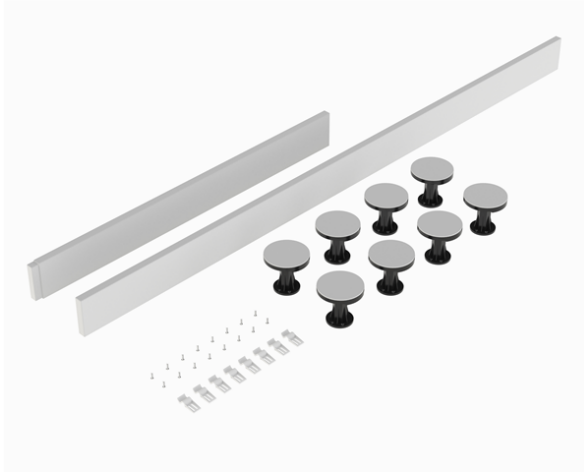

Sales Code: LEG3W

Description: Suitable For 1100-1200 Rec Trays

Packaging Details

Barcode: 5056211868781

Sales Code: NTP515

Description: 1000 Tray Panel

Product Dimensions

Length (mm):	1000
Width (mm):	105
Height (mm):	12
Nett Weight (kg):	0.32

Outer Box Dimensions (If Applicable)

Length (mm):	
Width (mm):	
Height (mm):	
Gross Weight (kg):	
Barcode:	5055369007950

Product Details

Country of Origin:	Turkey
Fitting Instruction:	No
CE & UKCA:	
Colour/Finish:	White
Product Material:	Acrylic Capped ABS
Material Colour Reference:	European White
Radius:	0
Waste Required (mm):	
Compatible with Leg Kit:	Not Applicable

Sales Code: NTP001B

Description: Pack Of 8 Legs/Clips & Screws

Product Dimensions	
Length (mm):	110
Width (mm):	110
Height (mm):	115
Depth (mm):	
Nett Weight (kg):	0.09
Packaging Dimensions	
Height (mm):	180
Width (mm):	120
Depth (mm):	125
Gross Weight (kg):	0.09
Packaging Data	
Box Colour:	Polybagged
Box Qty:	1
Label Size:	100 x 50
Label Colour:	White Label
Label Qty:	2
Outer Box Dimensions (If Applicable)	
Height (mm):	
Width (mm):	
Length (mm):	
Depth (mm):	
Gross Weight (kg):	
Barcode:	5056211855422
Product Details	
Country of Origin:	China
Fitting Instruction:	No
CE & UKCA:	
Product Material:	
Heating Element Wattage:	
Colour/Finish:	
Product Diameter:	
Connection Size:	

Sales Code: NTP565

Description: 1800 Tray Panel

Product Dimensions

Length (mm):	1800
Width (mm):	105
Height (mm):	12
Nett Weight (kg):	1

Packaging Dimensions

Length (mm):	1800
Width (mm):	105
Height (mm):	20
Gross Weight (kg):	1