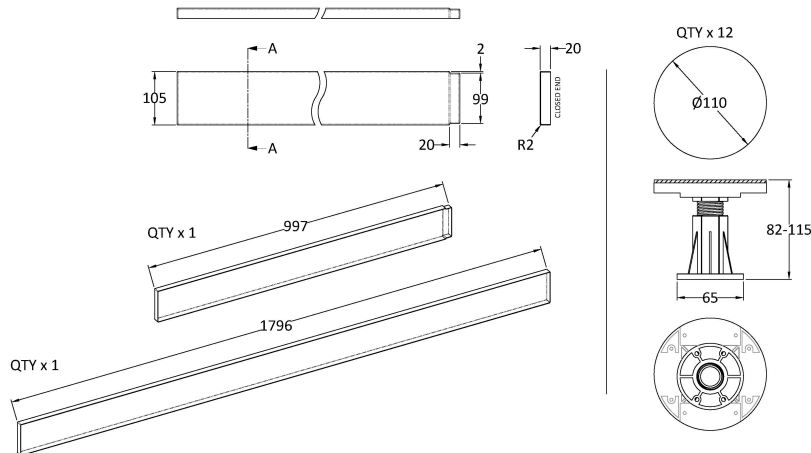

### Packaging Details

Barcode: 5056211868866

**Sales Code:** TR71575

**Description:** 1800 Tray Panel

**Product Dimensions**

Length (mm): 1800  
 Width (mm): 105  
 Height (mm): 20  
 Nett Weight (kg): 0.5

**Packaging Dimensions**

Length (mm): 125  
 Width (mm): 1810  
 Height (mm): 15  
 Gross Weight (kg): 0.5

**Packaging Data**

Box Colour:  
 Box Qty:  
 Label Size: x  
 Label Colour:  
 Label Qty:

**Outer Box Dimensions (If Applicable)**

Length (mm):  
 Width (mm):  
 Height (mm):  
 Gross Weight (kg):  
 Barcode: 5056211855491

**Product Details**

Country of Origin: United Kingdom  
 Fitting Instruction: No  
 CE & UKCA:  
 Colour/Finish:  
 Product Material:  
 Material Colour Reference:  
 Radius:  
 Waste Required (mm):  
 Compatible with Leg Kit:

Sales Code: NTP001A

Description: Pack Of 6 Legs/Clips & Screws

**Product Dimensions**

Length (mm):	110
Width (mm):	110
Height (mm):	115
Depth (mm):	
Nett Weight (kg):	0.06

**Packaging Dimensions**

Height (mm):	180
Width (mm):	120
Depth (mm):	125
Gross Weight (kg):	0.06