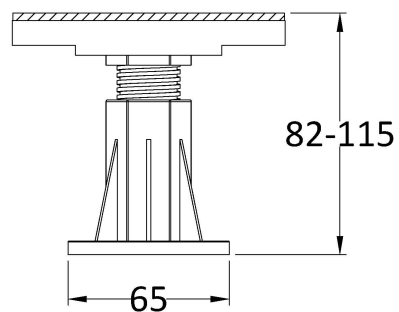

**Packaging Dimensions**

Length (mm): 125  
 Width (mm): 1810  
 Height (mm): 15  
 Gross Weight (kg): 0.5

**Packaging Data**

Box Colour:  
 Box Qty:  
 Label Size: x  
 Label Colour:  
 Label Qty:

**Outer Box Dimensions (If Applicable)**

Length (mm):  
 Width (mm):  
 Height (mm):  
 Gross Weight (kg):  
 Barcode: 5056211855491

**Product Details**

Country of Origin: United Kingdom  
 Fitting Instruction: No  
 CE & UKCA:  
 Colour/Finish:  
 Product Material:  
 Material Colour Reference:  
 Radius:  
 Waste Required (mm):  
 Compatible with Leg Kit:

**Packaging Data**

Box Colour:  
 Box Qty:  
 Label Size: x  
 Label Colour:  
 Label Qty:

**Outer Box Dimensions (If Applicable)**

Length (mm):  
 Width (mm):  
 Height (mm):  
 Gross Weight (kg):  
 Barcode: 5056211814313

Sales Code: NTP001A

Description: Pack Of 6 Legs/Clips & Screws

**Product Dimensions**

Length (mm):	110
Width (mm):	110
Height (mm):	115
Depth (mm):	
Nett Weight (kg):	0.06

**Packaging Dimensions**

Height (mm):	180
Width (mm):	120
Depth (mm):	125
Gross Weight (kg):	0.06