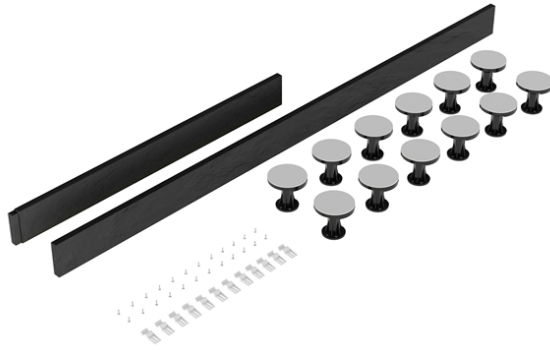

Sales Code: LEG4S

Description: Suitable For 1300-1800 Rec & Walk In Tra

### Packaging Details

Barcode: 5056211868866

**Sales Code:** TR71575

**Description:** 1800 Tray Panel

**Product Dimensions**

Length (mm): 1800  
 Width (mm): 105  
 Height (mm): 20  
 Nett Weight (kg): 0.5

**Packaging Dimensions**

Length (mm): 125  
 Width (mm): 1810  
 Height (mm): 15  
 Gross Weight (kg): 0.5

**Packaging Data**

Box Colour:  
 Box Qty:  
 Label Size: x  
 Label Colour:  
 Label Qty:

**Outer Box Dimensions (If Applicable)**

Length (mm):  
 Width (mm):  
 Height (mm):  
 Gross Weight (kg):  
 Barcode: 5056211855491

**Product Details**

Country of Origin: United Kingdom  
 Fitting Instruction: No  
 CE & UKCA:  
 Colour/Finish:  
 Product Material:  
 Material Colour Reference:  
 Radius:  
 Waste Required (mm):  
 Compatible with Leg Kit: