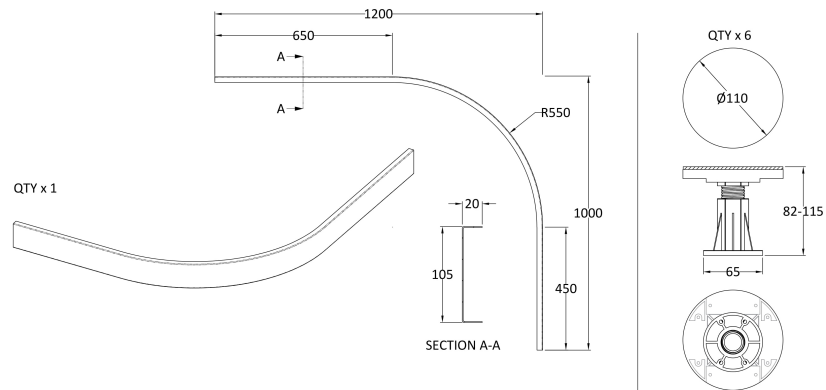

Sales Code: LEG5W

Description: Suitable For 700-900 Quad & Offset Trays

Packaging Details

Barcode: 5056211868804

Sales Code: NTP616

Description: 1200 X 1000 Quad Tray Panel

Product Dimensions

Length (mm):	1200
Width (mm):	1000
Height (mm):	12
Nett Weight (kg):	0.4

Packaging Dimensions

Length (mm):	1200
Width (mm):	105
Height (mm):	20
Gross Weight (kg):	0.4

Packaging Data

Box Colour:	Polybagged
Box Qty:	1
Label Size:	100 x 50
Label Colour:	White Label
Label Qty:	2

Outer Box Dimensions (If Applicable)

Length (mm):	
Width (mm):	
Height (mm):	
Gross Weight (kg):	
Barcode:	5056211855460

Product Details

Country of Origin:	Turkey
Fitting Instruction:	No
CE & UKCA:	
Colour/Finish:	White
Product Material:	Acrylic Capped ABS
Material Colour Reference:	European White
Radius:	550
Waste Required (mm):	
Compatible with Leg Kit:	Not Applicable

Sales Code: NTP001A

Description: Pack Of 6 Legs/Clips & Screws

Product Dimensions

Length (mm):	110
Width (mm):	110
Height (mm):	115
Depth (mm):	
Nett Weight (kg):	0.06

Packaging Dimensions

Height (mm):	180
Width (mm):	120
Depth (mm):	125
Gross Weight (kg):	0.06