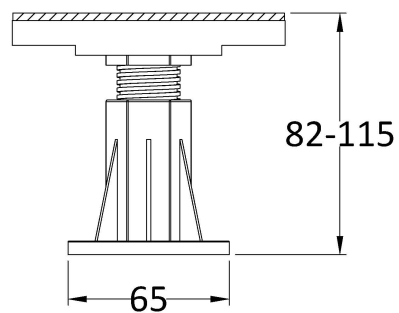

Sales Code: LEG5W

Description: Suitable For 700-900 Quad & Offset Trays

Packaging Details

Barcode: 5056211868804

Sales Code: NTP616

Description: 1200 X 1000 Quad Tray Panel

Product Dimensions

Length (mm):	1200
Width (mm):	1000
Height (mm):	12
Nett Weight (kg):	0.4

Packaging Dimensions

Length (mm):	1200
Width (mm):	105
Height (mm):	20
Gross Weight (kg):	0.4

Packaging Data

Box Colour:	Polybagged
Box Qty:	1
Label Size:	100 x 50
Label Colour:	White Label
Label Qty:	2

Outer Box Dimensions (If Applicable)

Length (mm):	
Width (mm):	
Height (mm):	
Gross Weight (kg):	
Barcode:	5056211855460

Product Details

Country of Origin:	Turkey
Fitting Instruction:	No
CE & UKCA:	
Colour/Finish:	White
Product Material:	Acrylic Capped ABS
Material Colour Reference:	European White
Radius:	550
Waste Required (mm):	
Compatible with Leg Kit:	Not Applicable

Sales Code: NTP001A

Description: Pack Of 6 Legs/Clips & Screws

Product Dimensions

Length (mm):	110
Width (mm):	110
Height (mm):	115
Depth (mm):	
Nett Weight (kg):	0.06

Packaging Dimensions

Height (mm):	180
Width (mm):	120
Depth (mm):	125
Gross Weight (kg):	0.06