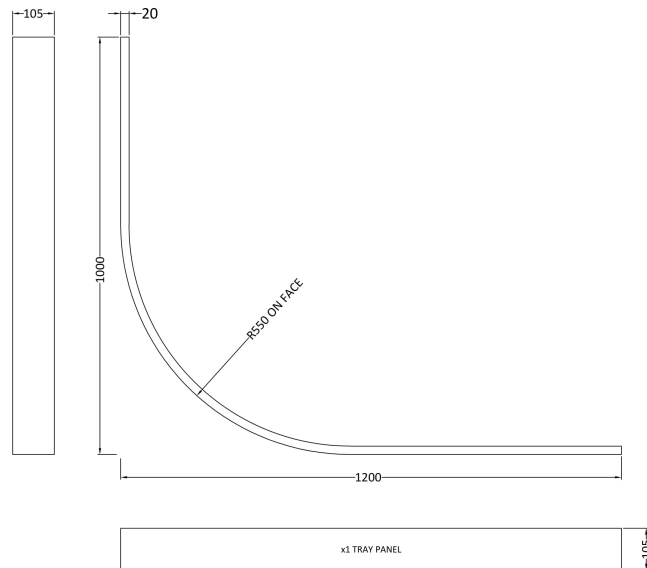

Sales Code: LEG5W

Description: Suitable For 700-900 Quad & Offset Trays

Packaging Details

Barcode: 5056211868804

Sales Code: NTP616

Description: 1200 X 1000 Quad Tray Panel

Product Dimensions

Length (mm):	1200
Width (mm):	1000
Height (mm):	12
Nett Weight (kg):	0.4

Packaging Dimensions

Length (mm):	1200
Width (mm):	105
Height (mm):	20
Gross Weight (kg):	0.4

Packaging Data

Box Colour:	Polybagged
Box Qty:	1
Label Size:	100 x 50
Label Colour:	White Label
Label Qty:	2

Outer Box Dimensions (If Applicable)

Length (mm):	
Width (mm):	
Height (mm):	
Gross Weight (kg):	
Barcode:	5056211855460

Product Details

Country of Origin:	Turkey
Fitting Instruction:	No
CE & UKCA:	
Colour/Finish:	White
Product Material:	Acrylic Capped ABS
Material Colour Reference:	European White
Radius:	550
Waste Required (mm):	
Compatible with Leg Kit:	Not Applicable

Sales Code: NTP001A

Description: Pack Of 6 Legs/Clips & Screws

Product Dimensions

Length (mm):	110
Width (mm):	110
Height (mm):	115
Depth (mm):	
Nett Weight (kg):	0.06

Packaging Dimensions

Height (mm):	180
Width (mm):	120
Depth (mm):	125
Gross Weight (kg):	0.06