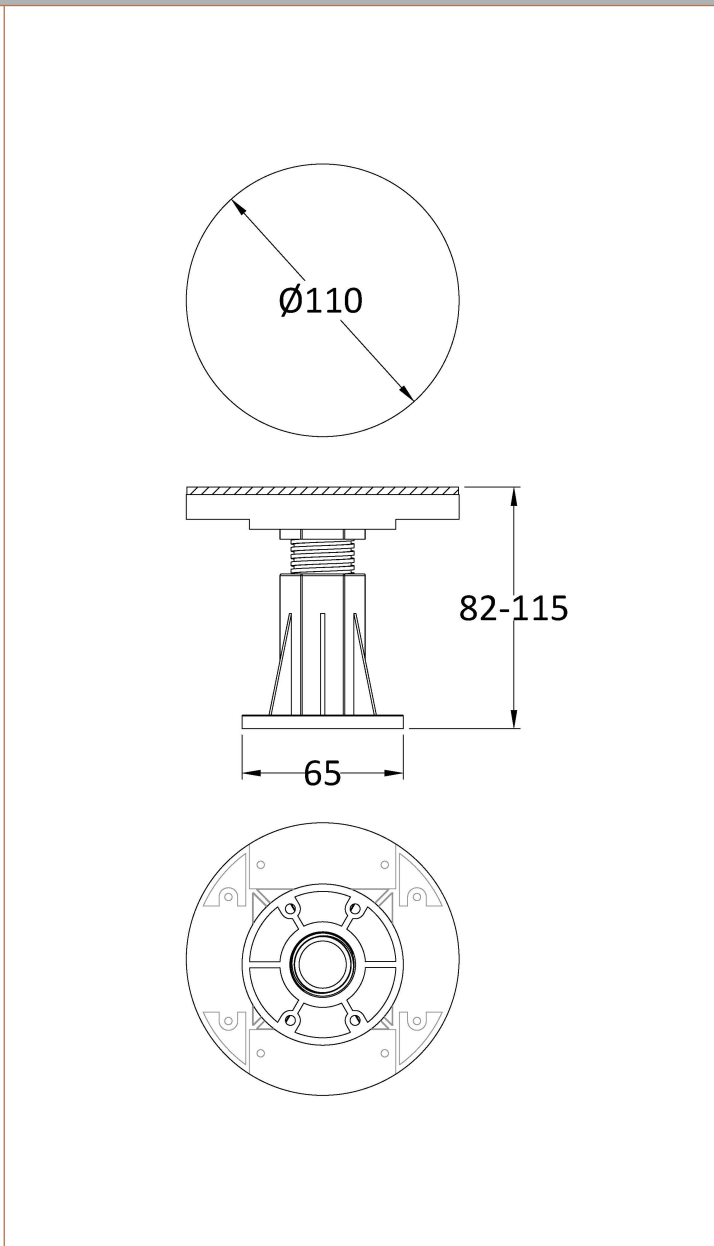

### Packaging Details

Barcode: 5056211868880

**Sales Code:** TR71616

**Description:** 1200 X 1000 Quad Tray Panel

**Product Dimensions**

Length (mm): 1200  
 Width (mm): 1000  
 Height (mm): 12  
 Nett Weight (kg): 0.4

**Packaging Dimensions**

Length (mm): 1200  
 Width (mm): 1000  
 Height (mm): 125  
 Gross Weight (kg): 0.4

**Packaging Data**

Box Colour: Polybagged  
 Box Qty: 1  
 Label Size: 100 x 50  
 Label Colour: White Label  
 Label Qty: 2

**Outer Box Dimensions (If Applicable)**

Length (mm):  
 Width (mm):  
 Height (mm):  
 Gross Weight (kg):  
 Barcode: 5056211855477

**Product Details**

Country of Origin: United Kingdom  
 Fitting Instruction: No  
 CE & UKCA:  
 Colour/Finish: White  
 Product Material: Acrylic Capped ABS  
 Material Colour Reference: Slate Grey  
 Radius: 550  
 Waste Required (mm):  
 Compatible with Leg Kit: Not Applicable

Sales Code: NTP001B

Description: Pack Of 8 Legs/Clips & Screws

Product Dimensions	
Length (mm):	110
Width (mm):	110
Height (mm):	115
Depth (mm):	
Nett Weight (kg):	0.09
Packaging Dimensions	
Height (mm):	180
Width (mm):	120
Depth (mm):	125
Gross Weight (kg):	0.09
Packaging Data	
Box Colour:	Polybagged
Box Qty:	1
Label Size:	100 x 50
Label Colour:	White Label
Label Qty:	2
Outer Box Dimensions (If Applicable)	
Height (mm):	
Width (mm):	
Length (mm):	
Depth (mm):	
Gross Weight (kg):	
Barcode:	5056211855422
Product Details	
Country of Origin:	China
Fitting Instruction:	No
CE & UKCA:	
Product Material:	
Heating Element Wattage:	
Colour/Finish:	
Product Diameter:	
Connection Size:	