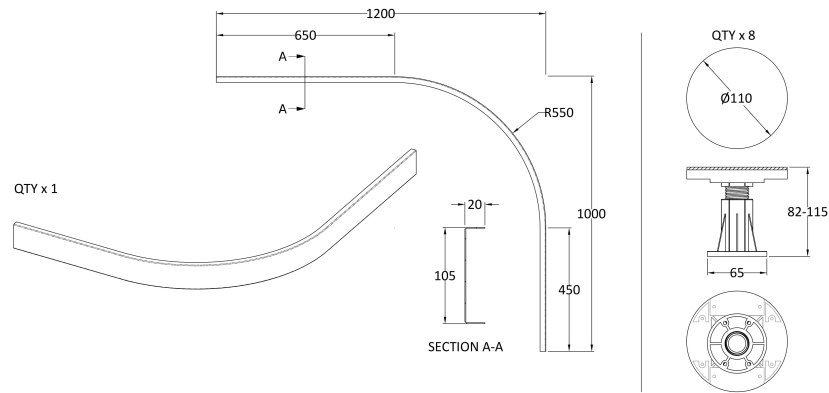

### Packaging Details

Barcode: 5056211868880

**Sales Code:** TR71616

**Description:** 1200 X 1000 Quad Tray Panel

**Product Dimensions**

Length (mm): 1200  
 Width (mm): 1000  
 Height (mm): 12  
 Nett Weight (kg): 0.4

**Packaging Dimensions**

Length (mm): 1200  
 Width (mm): 1000  
 Height (mm): 125  
 Gross Weight (kg): 0.4

**Packaging Data**

Box Colour: Polybagged  
 Box Qty: 1  
 Label Size: 100 x 50  
 Label Colour: White Label  
 Label Qty: 2

**Outer Box Dimensions (If Applicable)**

Length (mm):  
 Width (mm):  
 Height (mm):  
 Gross Weight (kg):  
 Barcode: 5056211855477

**Product Details**

Country of Origin: United Kingdom  
 Fitting Instruction: No  
 CE & UKCA:  
 Colour/Finish: White  
 Product Material: Acrylic Capped ABS  
 Material Colour Reference: Slate Grey  
 Radius: 550  
 Waste Required (mm):  
 Compatible with Leg Kit: Not Applicable

Sales Code: NTP001B

Description: Pack Of 8 Legs/Clips & Screws

Product Dimensions	
Length (mm):	110
Width (mm):	110
Height (mm):	115
Depth (mm):	
Nett Weight (kg):	0.09
Packaging Dimensions	
Height (mm):	180
Width (mm):	120
Depth (mm):	125
Gross Weight (kg):	0.09
Packaging Data	
Box Colour:	Polybagged
Box Qty:	1
Label Size:	100 x 50
Label Colour:	White Label
Label Qty:	2
Outer Box Dimensions (If Applicable)	
Height (mm):	
Width (mm):	
Length (mm):	
Depth (mm):	
Gross Weight (kg):	
Barcode:	5056211855422
Product Details	
Country of Origin:	China
Fitting Instruction:	No
CE & UKCA:	
Product Material:	
Heating Element Wattage:	
Colour/Finish:	
Product Diameter:	
Connection Size:	