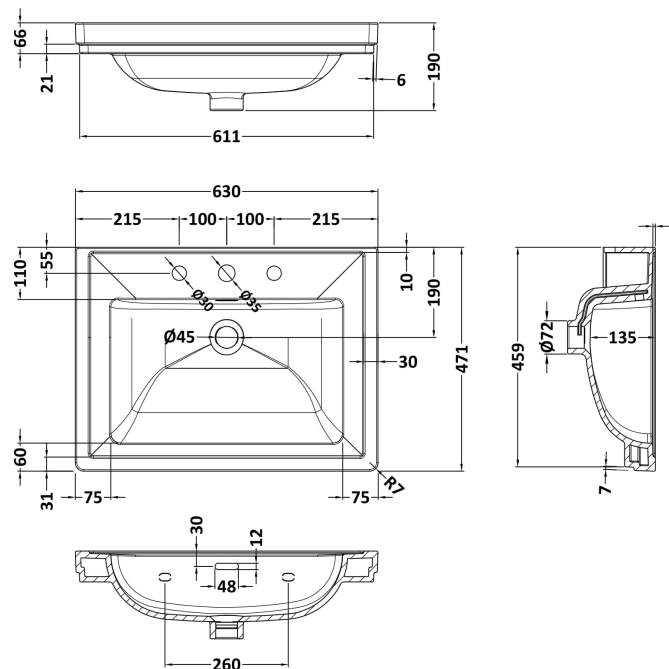

Height (mm):	810
Width (mm):	621
Depth (mm):	471
Nett Weight (kg):	29.5

Packaging Dimensions

Height (mm):	840
Width (mm):	651
Depth (mm):	511
Gross Weight (kg):	30

Packaging Data

Box Colour:	Brown Cardboard Box
Box Qty:	1
Label Size:	150 x 100
Label Colour:	White Label
Label Qty:	2

Outer Box Dimensions (If Applicable)

Height (mm):	
Width (mm):	
Depth (mm):	
Gross Weight (kg):	
Barcode:	5056211817994

Product Details

Country of Origin:	Ireland
Fitting Instruction:	No
CE & UKCA:	
FSC Certified Materials:	Yes
Colour:	Storm Grey
Construction Method:	Cam & Wood Dowel
Construction Type:	Rigid
Cabinet Finish:	Mdf Vinyl Smooth Matt
Fascia Finish:	Mdf Vinyl Smooth Matt
Cabinet Thickness (mm):	18
Fascia Thickness (mm):	18
Drawer Included:	No
Drawer Type:	Not Applicable
No of Shelves:	1
Hinge Type:	95 Degree Inset Clip-On S/C
Hinge Included:	Yes
Adjustable Legs:	Not Applicable
Fixings Included:	Not Required
Handle Style:	Traditional
Waste Shroud:	No
Handle Included:	Yes
Handle Type:	Knob

Sales Code: CBM533

Description: 600 Classique Basin 3Th

Product Dimensions

Height (mm):	66
Width (mm):	630
Depth (mm):	471
Nett Weight (kg):	17

Packaging Dimensions

Height (mm):	490
Width (mm):	650
Depth (mm):	220
Gross Weight (kg):	17

Packaging Data

Box Colour:	Brown Cardboard Box - Printed
Box Qty:	1
Label Size:	100 x 50
Label Colour:	White Label
Label Qty:	2

Outer Box Dimensions (If Applicable)

Height (mm):	
Width (mm):	
Depth (mm):	
Gross Weight (kg):	
Barcode:	5056462643663