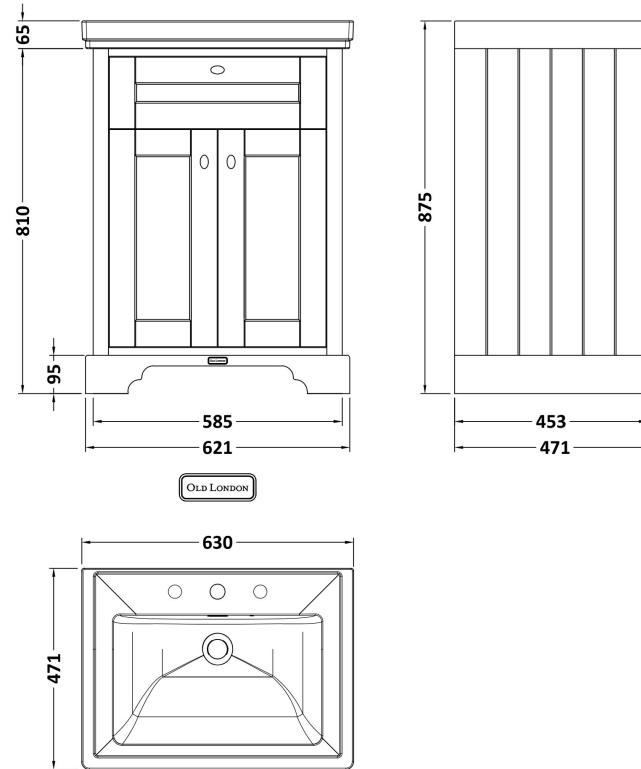

Sales Code: LOF234

Description: 600 2-Door Unit & Classic Basin 3Th

Packaging Details

Barcode: 5056678418123

Sales Code: LON203

Description: 600 2-Door Basin Unit

OLD LONDON

Product Dimensions

Height (mm):	810
Width (mm):	621
Depth (mm):	471
Nett Weight (kg):	29.5

Packaging Dimensions

Height (mm):	840
Width (mm):	651
Depth (mm):	511
Gross Weight (kg):	30

Packaging Data

Box Colour:	Brown Cardboard Box
Box Qty:	1
Label Size:	150 x 100
Label Colour:	White Label
Label Qty:	2

Outer Box Dimensions (If Applicable)

Height (mm):	
Width (mm):	
Depth (mm):	
Gross Weight (kg):	
Barcode:	5056211817994

Product Details

Country of Origin:	Ireland
Fitting Instruction:	No
CE & UKCA:	
FSC Certified Materials:	Yes
Colour:	Storm Grey
Construction Method:	Cam & Wood Dowel
Construction Type:	Rigid
Cabinet Finish:	Mdf Vinyl Smooth Matt
Fascia Finish:	Mdf Vinyl Smooth Matt
Cabinet Thickness (mm):	18
Fascia Thickness (mm):	18
Drawer Included:	No
Drawer Type:	Not Applicable
No of Shelves:	1
Hinge Type:	95 Degree Inset Clip-On S/C
Hinge Included:	Yes
Adjustable Legs:	Not Applicable
Fixings Included:	Not Required
Handle Style:	Traditional
Waste Shroud:	No
Handle Included:	Yes
Handle Type:	Knob

Sales Code: CBM533

Description: 600 Classique Basin 3Th

Product Dimensions

Height (mm):	66
Width (mm):	630
Depth (mm):	471
Nett Weight (kg):	17

Packaging Dimensions

Height (mm):	490
Width (mm):	650
Depth (mm):	220
Gross Weight (kg):	17