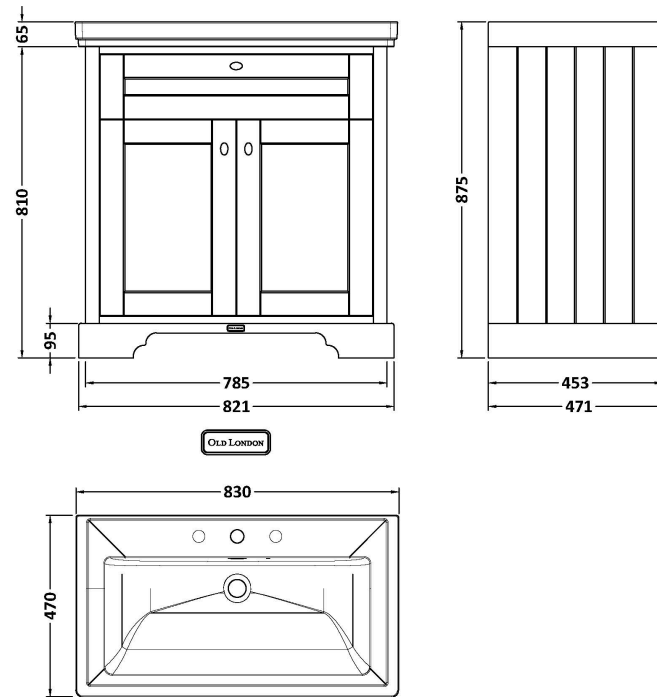

Sales Code: LOF236

Description: 800 2-Door Unit & Classic Basin 3Th

Packaging Details

Barcode: 5056678418208

Sales Code: LON205

Description: 800 2-Door Basin Unit

OLD LONDON

Product Dimensions

Height (mm):	810
Width (mm):	821
Depth (mm):	471
Nett Weight (kg):	35.5

Packaging Dimensions

Height (mm):	851
Width (mm):	854
Depth (mm):	511
Gross Weight (kg):	36

Packaging Data

Box Colour:	Brown Cardboard Box
Box Qty:	1
Label Size:	150 x 100
Label Colour:	White Label
Label Qty:	2

Outer Box Dimensions (If Applicable)

Height (mm):	
Width (mm):	
Depth (mm):	
Gross Weight (kg):	
Barcode:	5056211818021

Product Details

Country of Origin:	Ireland
Fitting Instruction:	No
CE & UKCA:	
FSC Certified Materials:	Yes
Colour:	Storm Grey
Construction Method:	Cam & Wood Dowel
Construction Type:	Rigid
Cabinet Finish:	Mdf Vinyl Smooth Matt
Fascia Finish:	Mdf Vinyl Smooth Matt
Cabinet Thickness (mm):	18
Fascia Thickness (mm):	18
Drawer Included:	No
Drawer Type:	Not Applicable
No of Shelves:	1
Hinge Type:	95 Degree Inset Clip-On S/C
Hinge Included:	Yes
Adjustable Legs:	Not Applicable
Fixings Included:	Not Required
Handle Style:	Traditional
Waste Shroud:	No
Handle Included:	Yes
Handle Type:	Knob

Sales Code: CBM535

Description: 800 Classique Basin 3Th

Product Dimensions

Height (mm):	67
Width (mm):	830
Depth (mm):	470
Nett Weight (kg):	21.5

Packaging Dimensions

Height (mm):	490
Width (mm):	850
Depth (mm):	220
Gross Weight (kg):	21.5