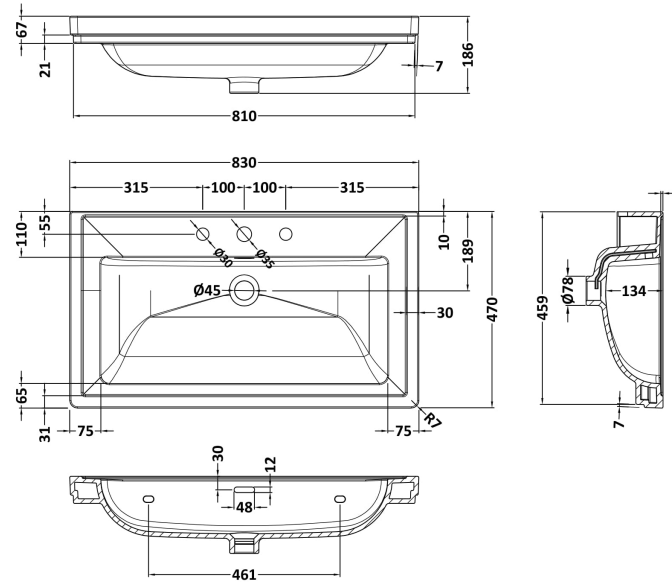

Height (mm):	810
Width (mm):	821
Depth (mm):	471
Nett Weight (kg):	35.5

Packaging Dimensions

Height (mm):	851
Width (mm):	854
Depth (mm):	511
Gross Weight (kg):	36

Packaging Data

Box Colour:	Brown Cardboard Box
Box Qty:	1
Label Size:	150 x 100
Label Colour:	White Label
Label Qty:	2

Outer Box Dimensions (If Applicable)

Height (mm):	
Width (mm):	
Depth (mm):	
Gross Weight (kg):	
Barcode:	5056211818021

Product Details

Country of Origin:	Ireland
Fitting Instruction:	No
CE & UKCA:	
FSC Certified Materials:	Yes
Colour:	Storm Grey
Construction Method:	Cam & Wood Dowel
Construction Type:	Rigid
Cabinet Finish:	Mdf Vinyl Smooth Matt
Fascia Finish:	Mdf Vinyl Smooth Matt
Cabinet Thickness (mm):	18
Fascia Thickness (mm):	18
Drawer Included:	No
Drawer Type:	Not Applicable
No of Shelves:	1
Hinge Type:	95 Degree Inset Clip-On S/C
Hinge Included:	Yes
Adjustable Legs:	Not Applicable
Fixings Included:	Not Required
Handle Style:	Traditional
Waste Shroud:	No
Handle Included:	Yes
Handle Type:	Knob

Sales Code: CBM535

Description: 800 Classique Basin 3Th

Product Dimensions

Height (mm):	67
Width (mm):	830
Depth (mm):	470
Nett Weight (kg):	21.5

Packaging Dimensions

Height (mm):	490
Width (mm):	850
Depth (mm):	220
Gross Weight (kg):	21.5

Packaging Data

Box Colour:	Brown Cardboard Box - Printed
Box Qty:	1
Label Size:	100 x 50
Label Colour:	White Label
Label Qty:	2

Outer Box Dimensions (If Applicable)

Height (mm):	
Width (mm):	
Depth (mm):	
Gross Weight (kg):	
Barcode:	5056462643687