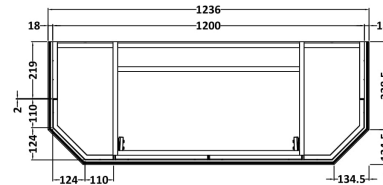

Sales Code: LOF258

Description: 1200 4-Door Angled Unit & Marble Top 3Th

Packaging Details

Barcode: 5056462602998

Sales Code: LON208

Description: 1200 4-Door Angled Basin Unit

Product Dimensions

Height (mm):	810
Width (mm):	1236
Depth (mm):	473
Nett Weight (kg):	54.5

Packaging Dimensions

Height (mm):	840
Width (mm):	1252
Depth (mm):	511
Gross Weight (kg):	55

Packaging Data

Box Colour:	Brown Cardboard Box
Box Qty:	1
Label Size:	150 x 100
Label Colour:	White Label
Label Qty:	2

Outer Box Dimensions (If Applicable)

Height (mm):	
Width (mm):	
Depth (mm):	
Gross Weight (kg):	
Barcode:	5056211871767

Product Details

Country of Origin:	Ireland
Fitting Instruction:	No
CE & UKCA:	
FSC Certified Materials:	Yes
Colour:	Storm Grey
Construction Method:	Cam & Wood Dowel
Construction Type:	Rigid
Cabinet Finish:	Mdf Vinyl Smooth Matt
Fascia Finish:	Mdf Vinyl Smooth Matt
Cabinet Thickness (mm):	18
Fascia Thickness (mm):	18
Drawer Included:	No
Drawer Type:	Not Applicable
No of Shelves:	2
Hinge Type:	95 Degree Inset Clip-On S/C
Hinge Included:	Yes
Adjustable Legs:	Not Applicable
Fixings Included:	Not Required
Handle Style:	Traditional
Waste Shroud:	No
Handle Included:	Yes
Handle Type:	Knob

Sales Code: LOM279

Description: 1200 Single Bowl Angled Marble Top 3Th

Product Dimensions

Height (mm):	268
Width (mm):	1220
Depth (mm):	470
Nett Weight (kg):	27.5

Packaging Dimensions

Height (mm):	250
Width (mm):	1300
Depth (mm):	580
Gross Weight (kg):	28