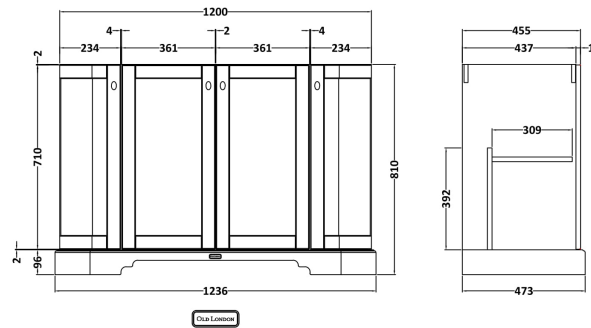

Sales Code: LOF258

Description: 1200 4-Door Angled Unit & Marble Top 3Th

Packaging Details

Barcode: 5056462602998

Sales Code: LON208

Description: 1200 4-Door Angled Basin Unit

Product Dimensions

Height (mm):	810
Width (mm):	1236
Depth (mm):	473
Nett Weight (kg):	54.5

Packaging Dimensions

Height (mm):	840
Width (mm):	1252
Depth (mm):	511
Gross Weight (kg):	55

Packaging Data

Box Colour:	Brown Cardboard Box
Box Qty:	1
Label Size:	150 x 100
Label Colour:	White Label
Label Qty:	2

Outer Box Dimensions (If Applicable)

Height (mm):	
Width (mm):	
Depth (mm):	
Gross Weight (kg):	
Barcode:	5056211871767

Product Details

Country of Origin:	Ireland
Fitting Instruction:	No
CE & UKCA:	
FSC Certified Materials:	Yes
Colour:	Storm Grey
Construction Method:	Cam & Wood Dowel
Construction Type:	Rigid
Cabinet Finish:	Mdf Vinyl Smooth Matt
Fascia Finish:	Mdf Vinyl Smooth Matt
Cabinet Thickness (mm):	18
Fascia Thickness (mm):	18
Drawer Included:	No
Drawer Type:	Not Applicable
No of Shelves:	2
Hinge Type:	95 Degree Inset Clip-On S/C
Hinge Included:	Yes
Adjustable Legs:	Not Applicable
Fixings Included:	Not Required
Handle Style:	Traditional
Waste Shroud:	No
Handle Included:	Yes
Handle Type:	Knob

Sales Code: LOM279

Description: 1200 Single Bowl Angled Marble Top 3Th

Product Dimensions

Height (mm):	268
Width (mm):	1220
Depth (mm):	470
Nett Weight (kg):	27.5

Packaging Dimensions

Height (mm):	250
Width (mm):	1300
Depth (mm):	580
Gross Weight (kg):	28