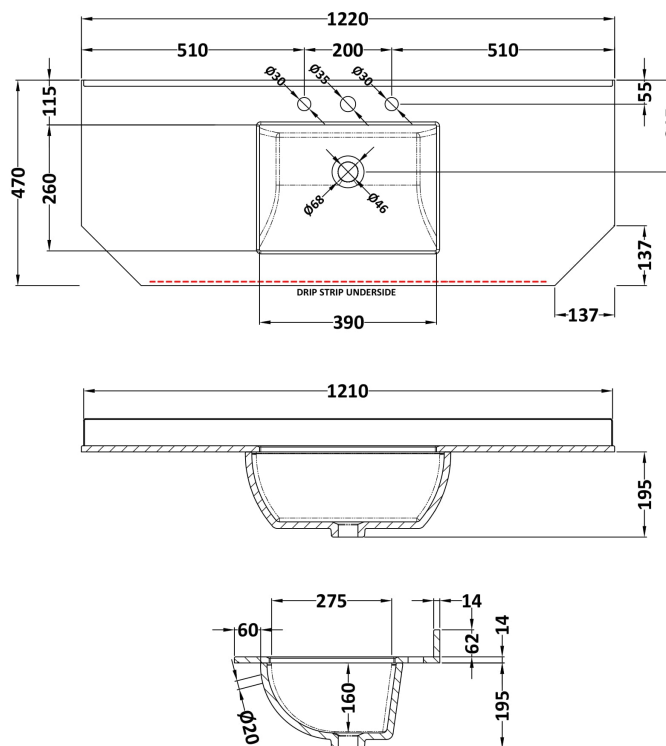

Packaging Dimensions

Height (mm):	840
Width (mm):	1252
Depth (mm):	511
Gross Weight (kg):	55

Packaging Data

Box Colour:	Brown Cardboard Box
Box Qty:	1
Label Size:	150 x 100
Label Colour:	White Label
Label Qty:	2

Outer Box Dimensions (If Applicable)

Height (mm):	
Width (mm):	
Depth (mm):	
Gross Weight (kg):	
Barcode:	5056211871767

Product Details

Country of Origin:	Ireland
Fitting Instruction:	No
CE & UKCA:	
FSC Certified Materials:	Yes
Colour:	Storm Grey
Construction Method:	Cam & Wood Dowel
Construction Type:	Rigid
Cabinet Finish:	Mdf Vinyl Smooth Matt
Fascia Finish:	Mdf Vinyl Smooth Matt
Cabinet Thickness (mm):	18
Fascia Thickness (mm):	18
Drawer Included:	No
Drawer Type:	Not Applicable
No of Shelves:	2
Hinge Type:	95 Degree Inset Clip-On S/C
Hinge Included:	Yes
Adjustable Legs:	Not Applicable
Fixings Included:	Not Required
Handle Style:	Traditional
Waste Shroud:	No
Handle Included:	Yes
Handle Type:	Knob

Sales Code: LOM279

Description: 1200 Single Bowl Angled Marble Top 3Th

Product Dimensions

Height (mm):	268
Width (mm):	1220
Depth (mm):	470
Nett Weight (kg):	27.5

Packaging Dimensions

Height (mm):	250
Width (mm):	1300
Depth (mm):	580
Gross Weight (kg):	28

Packaging Data

Box Colour:	White Cardboard Box
Box Qty:	1
Label Size:	100 x 50
Label Colour:	White Label
Label Qty:	2

Outer Box Dimensions (If Applicable)

Height (mm):	
Width (mm):	
Depth (mm):	
Gross Weight (kg):	
Barcode:	5056211871514