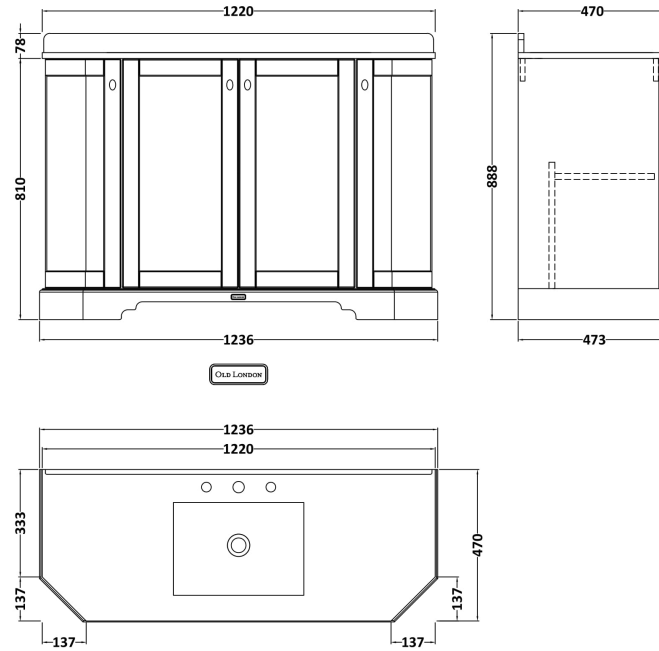

Sales Code: LOF258

Description: 1200 4-Door Angled Unit & Marble Top 3Th

Packaging Details

Barcode: 5056462602998

Sales Code: LON208

Description: 1200 4-Door Angled Basin Unit

Product Dimensions

Height (mm):	810
Width (mm):	1236
Depth (mm):	473
Nett Weight (kg):	54.5

Packaging Dimensions

Height (mm):	840
Width (mm):	1252
Depth (mm):	511
Gross Weight (kg):	55

Packaging Data

Box Colour:	Brown Cardboard Box
Box Qty:	1
Label Size:	150 x 100
Label Colour:	White Label
Label Qty:	2

Outer Box Dimensions (If Applicable)

Height (mm):	
Width (mm):	
Depth (mm):	
Gross Weight (kg):	
Barcode:	5056211871767

Product Details

Country of Origin:	Ireland
Fitting Instruction:	No
CE & UKCA:	
FSC Certified Materials:	Yes
Colour:	Storm Grey
Construction Method:	Cam & Wood Dowel
Construction Type:	Rigid
Cabinet Finish:	Mdf Vinyl Smooth Matt
Fascia Finish:	Mdf Vinyl Smooth Matt
Cabinet Thickness (mm):	18
Fascia Thickness (mm):	18
Drawer Included:	No
Drawer Type:	Not Applicable
No of Shelves:	2
Hinge Type:	95 Degree Inset Clip-On S/C
Hinge Included:	Yes
Adjustable Legs:	Not Applicable
Fixings Included:	Not Required
Handle Style:	Traditional
Waste Shroud:	No
Handle Included:	Yes
Handle Type:	Knob

Sales Code: LOM279

Description: 1200 Single Bowl Angled Marble Top 3Th

Product Dimensions

Height (mm):	268
Width (mm):	1220
Depth (mm):	470
Nett Weight (kg):	27.5

Packaging Dimensions

Height (mm):	250
Width (mm):	1300
Depth (mm):	580
Gross Weight (kg):	28