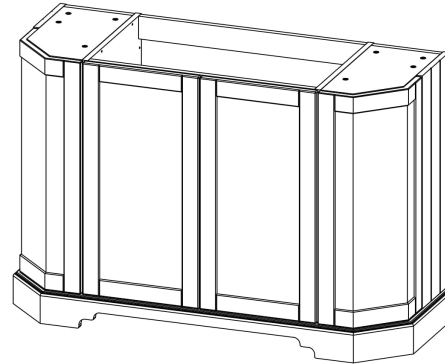

Sales Code: LOF258

Description: 1200 4-Door Angled Unit & Marble Top 3Th

Packaging Details

Barcode: 5056462602998

Sales Code: LON208

Description: 1200 4-Door Angled Basin Unit

Product Dimensions

Height (mm):	810
Width (mm):	1236
Depth (mm):	473
Nett Weight (kg):	54.5

Packaging Dimensions

Height (mm):	840
Width (mm):	1252
Depth (mm):	511
Gross Weight (kg):	55

Packaging Data

Box Colour:	Brown Cardboard Box
Box Qty:	1
Label Size:	150 x 100
Label Colour:	White Label
Label Qty:	2

Outer Box Dimensions (If Applicable)

Height (mm):	
Width (mm):	
Depth (mm):	
Gross Weight (kg):	
Barcode:	5056211871767

Product Details

Country of Origin:	Ireland
Fitting Instruction:	No
CE & UKCA:	
FSC Certified Materials:	Yes
Colour:	Storm Grey
Construction Method:	Cam & Wood Dowel
Construction Type:	Rigid
Cabinet Finish:	Mdf Vinyl Smooth Matt
Fascia Finish:	Mdf Vinyl Smooth Matt
Cabinet Thickness (mm):	18
Fascia Thickness (mm):	18
Drawer Included:	No
Drawer Type:	Not Applicable
No of Shelves:	2
Hinge Type:	95 Degree Inset Clip-On S/C
Hinge Included:	Yes
Adjustable Legs:	Not Applicable
Fixings Included:	Not Required
Handle Style:	Traditional
Waste Shroud:	No
Handle Included:	Yes
Handle Type:	Knob

Sales Code: LOM279

Description: 1200 Single Bowl Angled Marble Top 3Th

Product Dimensions

Height (mm):	268
Width (mm):	1220
Depth (mm):	470
Nett Weight (kg):	27.5

Packaging Dimensions

Height (mm):	250
Width (mm):	1300
Depth (mm):	580
Gross Weight (kg):	28