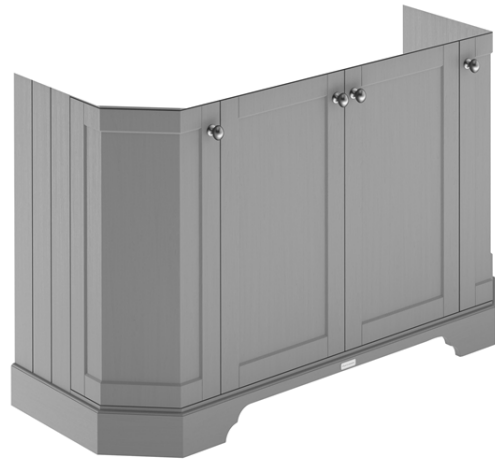

Sales Code: LOF258

Description: 1200 4-Door Angled Unit & Marble Top 3Th

Packaging Details

Barcode: 5056462602998

Sales Code: LON208

Description: 1200 4-Door Angled Basin Unit

Product Dimensions

Height (mm):	810
Width (mm):	1236
Depth (mm):	473
Nett Weight (kg):	54.5

Packaging Dimensions

Height (mm):	840
Width (mm):	1252
Depth (mm):	511
Gross Weight (kg):	55

Packaging Data

Box Colour:	Brown Cardboard Box
Box Qty:	1
Label Size:	150 x 100
Label Colour:	White Label
Label Qty:	2

Outer Box Dimensions (If Applicable)

Height (mm):	
Width (mm):	
Depth (mm):	
Gross Weight (kg):	
Barcode:	5056211871767

Product Details

Country of Origin:	Ireland
Fitting Instruction:	No
CE & UKCA:	
FSC Certified Materials:	Yes
Colour:	Storm Grey
Construction Method:	Cam & Wood Dowel
Construction Type:	Rigid
Cabinet Finish:	Mdf Vinyl Smooth Matt
Fascia Finish:	Mdf Vinyl Smooth Matt
Cabinet Thickness (mm):	18
Fascia Thickness (mm):	18
Drawer Included:	No
Drawer Type:	Not Applicable
No of Shelves:	2
Hinge Type:	95 Degree Inset Clip-On S/C
Hinge Included:	Yes
Adjustable Legs:	Not Applicable
Fixings Included:	Not Required
Handle Style:	Traditional
Waste Shroud:	No
Handle Included:	Yes
Handle Type:	Knob

Sales Code: LOM279

Description: 1200 Single Bowl Angled Marble Top 3Th

Product Dimensions

Height (mm):	268
Width (mm):	1220
Depth (mm):	470
Nett Weight (kg):	27.5

Packaging Dimensions

Height (mm):	250
Width (mm):	1300
Depth (mm):	580
Gross Weight (kg):	28