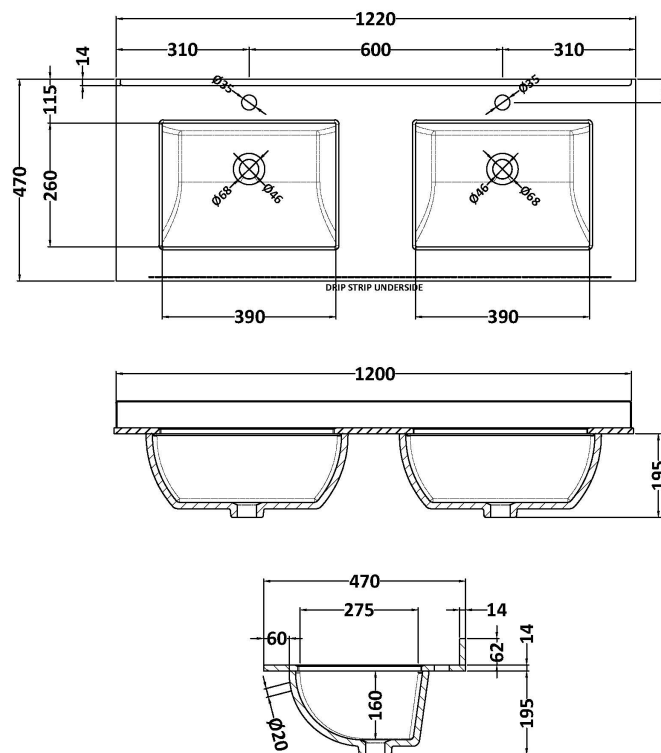

### Product Dimensions

Height (mm):	810
Width (mm):	1222
Depth (mm):	471
Nett Weight (kg):	54.5

### Packaging Dimensions

Height (mm):	840
Width (mm):	1252
Depth (mm):	511
Gross Weight (kg):	55

### Outer Box Dimensions (If Applicable)

Height (mm):	
Width (mm):	
Depth (mm):	
Gross Weight (kg):	
Barcode:	5056211818052

### Product Dimensions

Height (mm):	62
Width (mm):	1220
Depth (mm):	470
Nett Weight (kg):	27.5