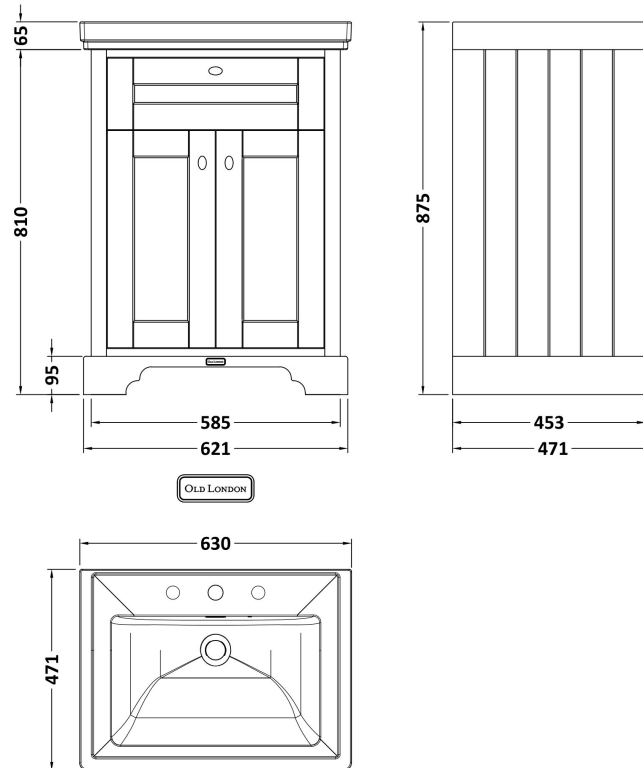

### Packaging Details

Barcode: 5056678418130

Sales Code: LON303

Description: 600 2-Door Basin Unit

### Product Dimensions

Height (mm):	810
Width (mm):	621
Depth (mm):	471
Nett Weight (kg):	29.5

### Packaging Dimensions

Height (mm):	840
Width (mm):	651
Depth (mm):	511
Gross Weight (kg):	30

### Outer Box Dimensions (If Applicable)

Height (mm):	
Width (mm):	
Depth (mm):	
Gross Weight (kg):	
Barcode:	5056211818007