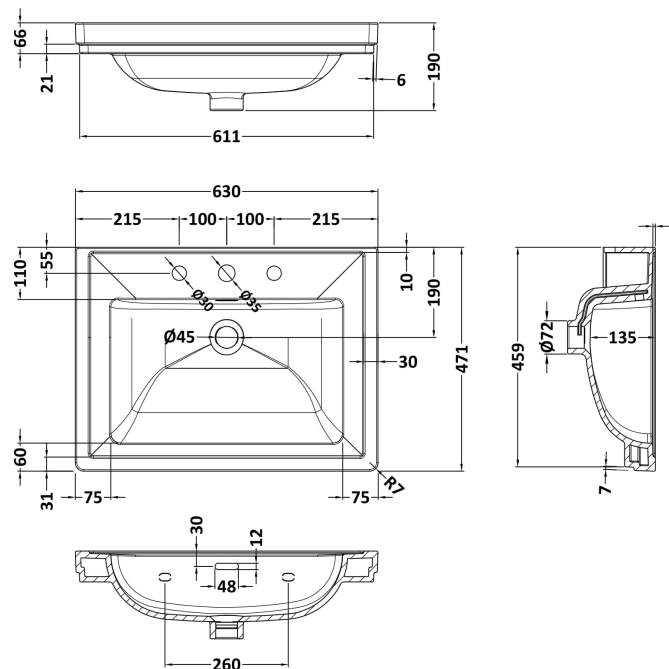

### Product Dimensions

Height (mm):	810
Width (mm):	621
Depth (mm):	471
Nett Weight (kg):	29.5

### Packaging Dimensions

Height (mm):	840
Width (mm):	651
Depth (mm):	511
Gross Weight (kg):	30

### Outer Box Dimensions (If Applicable)

Height (mm):	
Width (mm):	
Depth (mm):	
Gross Weight (kg):	
Barcode:	5056211818007

Sales Code: CBM533

Description: 600 Classique Basin 3Th

**Product Dimensions**

Height (mm):	66
Width (mm):	630
Depth (mm):	471
Nett Weight (kg):	17

**Packaging Dimensions**

Height (mm):	490
Width (mm):	650
Depth (mm):	220
Gross Weight (kg):	17