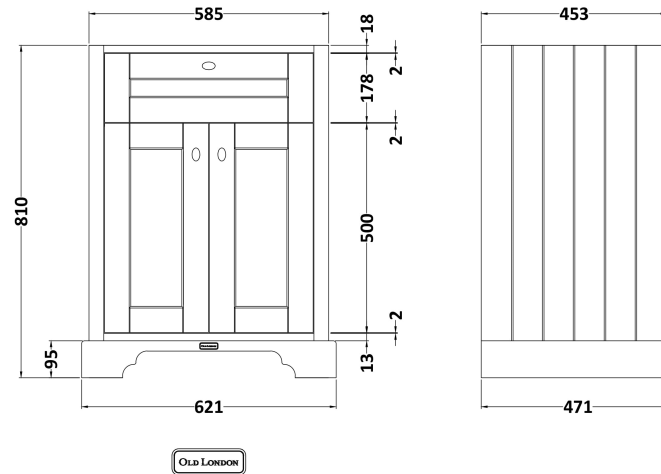

### Product Dimensions

Height (mm):	810
Width (mm):	621
Depth (mm):	471
Nett Weight (kg):	29.5

### Packaging Dimensions

Height (mm):	840
Width (mm):	651
Depth (mm):	511
Gross Weight (kg):	30

### Outer Box Dimensions (If Applicable)

Height (mm):	
Width (mm):	
Depth (mm):	
Gross Weight (kg):	
Barcode:	5056211818007

Sales Code: CBM533

Description: 600 Classique Basin 3Th

**Product Dimensions**

Height (mm):	66
Width (mm):	630
Depth (mm):	471
Nett Weight (kg):	17

**Packaging Dimensions**

Height (mm):	490
Width (mm):	650
Depth (mm):	220
Gross Weight (kg):	17