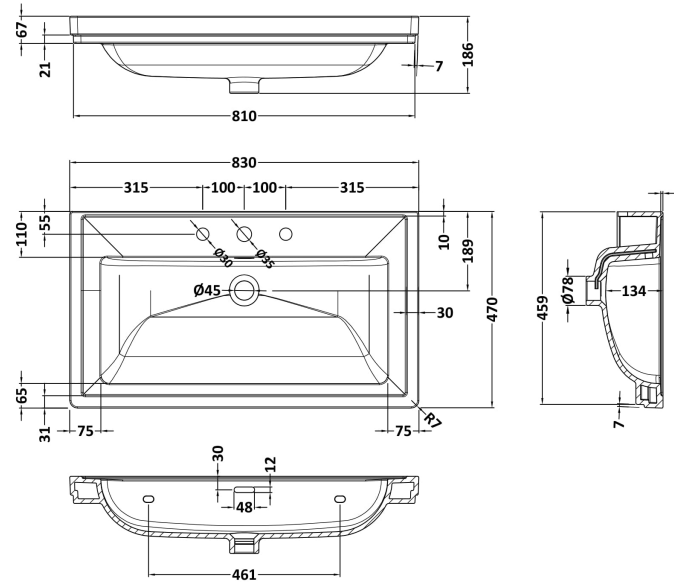

Packaging Dimensions

Height (mm):	851
Width (mm):	854
Depth (mm):	511
Gross Weight (kg):	36

Packaging Data

Box Colour:	Brown Cardboard Box
Box Qty:	1
Label Size:	150 x 100
Label Colour:	White Label
Label Qty:	2

Outer Box Dimensions (If Applicable)

Height (mm):	
Width (mm):	
Depth (mm):	
Gross Weight (kg):	
Barcode:	5056211818038

Product Details

Country of Origin:	Ireland
Fitting Instruction:	No
CE & UKCA:	
FSC Certified Materials:	Yes
Colour:	Twilight Blue
Construction Method:	Cam & Wood Dowel
Construction Type:	Rigid
Cabinet Finish:	Mdf Vinyl Smooth Matt
Fascia Finish:	Mdf Vinyl Smooth Matt
Cabinet Thickness (mm):	18
Fascia Thickness (mm):	18
Drawer Included:	No
Drawer Type:	Not Applicable
No of Shelves:	1
Hinge Type:	95 Degree Inset Clip-On S/C
Hinge Included:	Yes
Adjustable Legs:	Not Applicable
Fixings Included:	Not Required
Handle Style:	Traditional
Waste Shroud:	No
Handle Included:	Yes
Handle Type:	Knob

Sales Code: CBM535

Description: 800 Classique Basin 3Th

Product Dimensions

Height (mm):	67
Width (mm):	830
Depth (mm):	470
Nett Weight (kg):	21.5

Packaging Dimensions

Height (mm):	490
Width (mm):	850
Depth (mm):	220
Gross Weight (kg):	21.5

Packaging Data

Box Colour:	Brown Cardboard Box - Printed
Box Qty:	1
Label Size:	100 x 50
Label Colour:	White Label
Label Qty:	2

Outer Box Dimensions (If Applicable)

Height (mm):	
Width (mm):	
Depth (mm):	
Gross Weight (kg):	
Barcode:	5056462643687