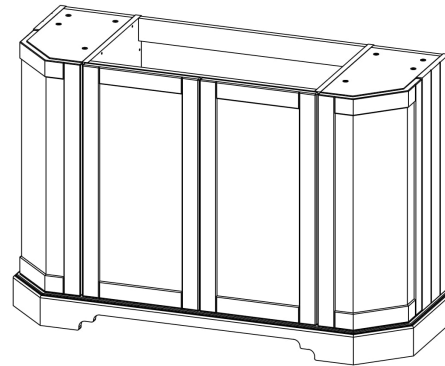

Sales Code: LOF357

Description: 1200 4-Door Angled Unit & Marble Top 3Th

Packaging Details

Barcode: 5056462603032

Sales Code: LON308

Description: 1200 4-Door Angled Basin Unit

Product Dimensions

Height (mm):	810
Width (mm):	1236
Depth (mm):	473
Nett Weight (kg):	54.5

Packaging Dimensions

Height (mm):	840
Width (mm):	1252
Depth (mm):	511
Gross Weight (kg):	55

Packaging Data

Box Colour:	Brown Cardboard Box
Box Qty:	1
Label Size:	150 x 100
Label Colour:	White Label
Label Qty:	2

Outer Box Dimensions (If Applicable)

Height (mm):	
Width (mm):	
Depth (mm):	
Gross Weight (kg):	
Barcode:	5056211871750

Product Details

Country of Origin:	Ireland
Fitting Instruction:	No
CE & UKCA:	
FSC Certified Materials:	Yes
Colour:	Twilight Blue
Construction Method:	Cam & Wood Dowel
Construction Type:	Rigid
Cabinet Finish:	Mdf Vinyl Smooth Matt
Fascia Finish:	Mdf Vinyl Smooth Matt
Cabinet Thickness (mm):	18
Fascia Thickness (mm):	18
Drawer Included:	No
Drawer Type:	Not Applicable
No of Shelves:	2
Hinge Type:	95 Degree Inset Clip-On S/C
Hinge Included:	Yes
Adjustable Legs:	Not Applicable
Fixings Included:	Not Required
Handle Style:	Traditional
Waste Shroud:	No
Handle Included:	Yes
Handle Type:	Knob

Sales Code: LOM280

Description: 1200 Single Bowl Angled Marble Top 3Th

Product Dimensions

Height (mm):	268
Width (mm):	1220
Depth (mm):	470
Nett Weight (kg):	27.5

Packaging Dimensions

Height (mm):	250
Width (mm):	1300
Depth (mm):	580
Gross Weight (kg):	28