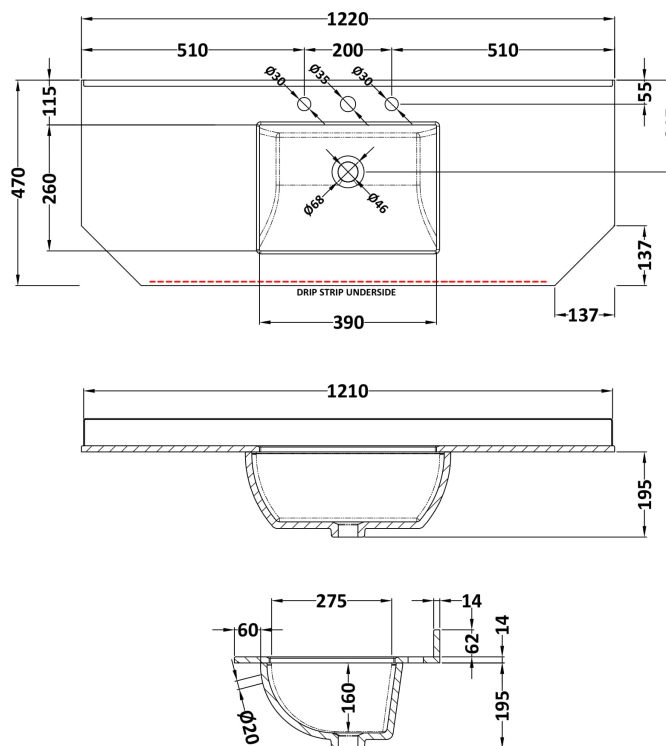

Packaging Dimensions

Height (mm):	840
Width (mm):	1252
Depth (mm):	511
Gross Weight (kg):	55

Packaging Data

Box Colour:	Brown Cardboard Box
Box Qty:	1
Label Size:	150 x 100
Label Colour:	White Label
Label Qty:	2

Outer Box Dimensions (If Applicable)

Height (mm):	
Width (mm):	
Depth (mm):	
Gross Weight (kg):	
Barcode:	5056211871750

Product Details

Country of Origin:	Ireland
Fitting Instruction:	No
CE & UKCA:	
FSC Certified Materials:	Yes
Colour:	Twilight Blue
Construction Method:	Cam & Wood Dowel
Construction Type:	Rigid
Cabinet Finish:	Mdf Vinyl Smooth Matt
Fascia Finish:	Mdf Vinyl Smooth Matt
Cabinet Thickness (mm):	18
Fascia Thickness (mm):	18
Drawer Included:	No
Drawer Type:	Not Applicable
No of Shelves:	2
Hinge Type:	95 Degree Inset Clip-On S/C
Hinge Included:	Yes
Adjustable Legs:	Not Applicable
Fixings Included:	Not Required
Handle Style:	Traditional
Waste Shroud:	No
Handle Included:	Yes
Handle Type:	Knob

Sales Code: LOM280

Description: 1200 Single Bowl Angled Marble Top 3Th

Product Dimensions

Height (mm):	268
Width (mm):	1220
Depth (mm):	470
Nett Weight (kg):	27.5

Packaging Dimensions

Height (mm):	250
Width (mm):	1300
Depth (mm):	580
Gross Weight (kg):	28

Packaging Data

Box Colour:	White Cardboard Box
Box Qty:	1
Label Size:	100 x 50
Label Colour:	White Label
Label Qty:	2

Outer Box Dimensions (If Applicable)

Height (mm):	
Width (mm):	
Depth (mm):	
Gross Weight (kg):	
Barcode:	5056211871507