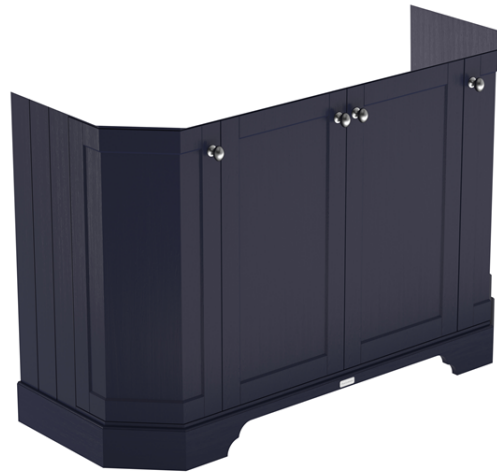

Sales Code: LOF357

Description: 1200 4-Door Angled Unit & Marble Top 3Th

Packaging Details

Barcode: 5056462603032

Sales Code: LON308

Description: 1200 4-Door Angled Basin Unit

Product Dimensions

Height (mm):	810
Width (mm):	1236
Depth (mm):	473
Nett Weight (kg):	54.5

Packaging Dimensions

Height (mm):	840
Width (mm):	1252
Depth (mm):	511
Gross Weight (kg):	55

Packaging Data

Box Colour:	Brown Cardboard Box
Box Qty:	1
Label Size:	150 x 100
Label Colour:	White Label
Label Qty:	2

Outer Box Dimensions (If Applicable)

Height (mm):	
Width (mm):	
Depth (mm):	
Gross Weight (kg):	
Barcode:	5056211871750

Product Details

Country of Origin:	Ireland
Fitting Instruction:	No
CE & UKCA:	
FSC Certified Materials:	Yes
Colour:	Twilight Blue
Construction Method:	Cam & Wood Dowel
Construction Type:	Rigid
Cabinet Finish:	Mdf Vinyl Smooth Matt
Fascia Finish:	Mdf Vinyl Smooth Matt
Cabinet Thickness (mm):	18
Fascia Thickness (mm):	18
Drawer Included:	No
Drawer Type:	Not Applicable
No of Shelves:	2
Hinge Type:	95 Degree Inset Clip-On S/C
Hinge Included:	Yes
Adjustable Legs:	Not Applicable
Fixings Included:	Not Required
Handle Style:	Traditional
Waste Shroud:	No
Handle Included:	Yes
Handle Type:	Knob

Sales Code: LOM280

Description: 1200 Single Bowl Angled Marble Top 3Th

Product Dimensions

Height (mm):	268
Width (mm):	1220
Depth (mm):	470
Nett Weight (kg):	27.5

Packaging Dimensions

Height (mm):	250
Width (mm):	1300
Depth (mm):	580
Gross Weight (kg):	28