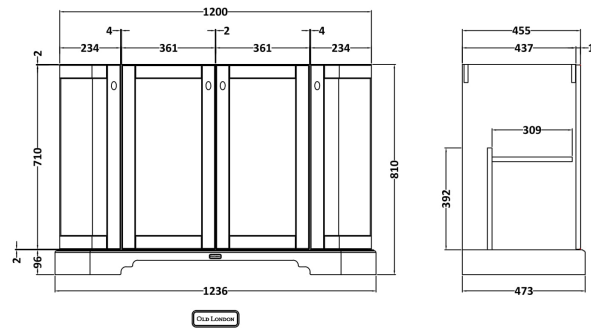

Sales Code: LOF357

Description: 1200 4-Door Angled Unit & Marble Top 3Th

Packaging Details

Barcode: 5056462603032

Sales Code: LON308

Description: 1200 4-Door Angled Basin Unit

Product Dimensions

Height (mm):	810
Width (mm):	1236
Depth (mm):	473
Nett Weight (kg):	54.5

Packaging Dimensions

Height (mm):	840
Width (mm):	1252
Depth (mm):	511
Gross Weight (kg):	55

Packaging Data

Box Colour:	Brown Cardboard Box
Box Qty:	1
Label Size:	150 x 100
Label Colour:	White Label
Label Qty:	2

Outer Box Dimensions (If Applicable)

Height (mm):	
Width (mm):	
Depth (mm):	
Gross Weight (kg):	
Barcode:	5056211871750

Product Details

Country of Origin:	Ireland
Fitting Instruction:	No
CE & UKCA:	
FSC Certified Materials:	Yes
Colour:	Twilight Blue
Construction Method:	Cam & Wood Dowel
Construction Type:	Rigid
Cabinet Finish:	Mdf Vinyl Smooth Matt
Fascia Finish:	Mdf Vinyl Smooth Matt
Cabinet Thickness (mm):	18
Fascia Thickness (mm):	18
Drawer Included:	No
Drawer Type:	Not Applicable
No of Shelves:	2
Hinge Type:	95 Degree Inset Clip-On S/C
Hinge Included:	Yes
Adjustable Legs:	Not Applicable
Fixings Included:	Not Required
Handle Style:	Traditional
Waste Shroud:	No
Handle Included:	Yes
Handle Type:	Knob

Sales Code: LOM280

Description: 1200 Single Bowl Angled Marble Top 3Th

Product Dimensions

Height (mm):	268
Width (mm):	1220
Depth (mm):	470
Nett Weight (kg):	27.5

Packaging Dimensions

Height (mm):	250
Width (mm):	1300
Depth (mm):	580
Gross Weight (kg):	28