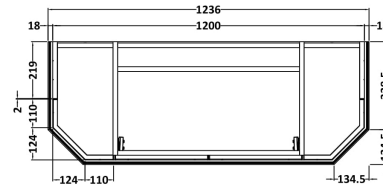

Sales Code: LOF357

Description: 1200 4-Door Angled Unit & Marble Top 3Th

Packaging Details

Barcode: 5056462603032

Sales Code: LON308

Description: 1200 4-Door Angled Basin Unit

Product Dimensions

Height (mm):	810
Width (mm):	1236
Depth (mm):	473
Nett Weight (kg):	54.5

Packaging Dimensions

Height (mm):	840
Width (mm):	1252
Depth (mm):	511
Gross Weight (kg):	55

Packaging Data

Box Colour:	Brown Cardboard Box
Box Qty:	1
Label Size:	150 x 100
Label Colour:	White Label
Label Qty:	2

Outer Box Dimensions (If Applicable)

Height (mm):	
Width (mm):	
Depth (mm):	
Gross Weight (kg):	
Barcode:	5056211871750

Product Details

Country of Origin:	Ireland
Fitting Instruction:	No
CE & UKCA:	
FSC Certified Materials:	Yes
Colour:	Twilight Blue
Construction Method:	Cam & Wood Dowel
Construction Type:	Rigid
Cabinet Finish:	Mdf Vinyl Smooth Matt
Fascia Finish:	Mdf Vinyl Smooth Matt
Cabinet Thickness (mm):	18
Fascia Thickness (mm):	18
Drawer Included:	No
Drawer Type:	Not Applicable
No of Shelves:	2
Hinge Type:	95 Degree Inset Clip-On S/C
Hinge Included:	Yes
Adjustable Legs:	Not Applicable
Fixings Included:	Not Required
Handle Style:	Traditional
Waste Shroud:	No
Handle Included:	Yes
Handle Type:	Knob

Sales Code: LOM280

Description: 1200 Single Bowl Angled Marble Top 3Th

Product Dimensions

Height (mm):	268
Width (mm):	1220
Depth (mm):	470
Nett Weight (kg):	27.5

Packaging Dimensions

Height (mm):	250
Width (mm):	1300
Depth (mm):	580
Gross Weight (kg):	28