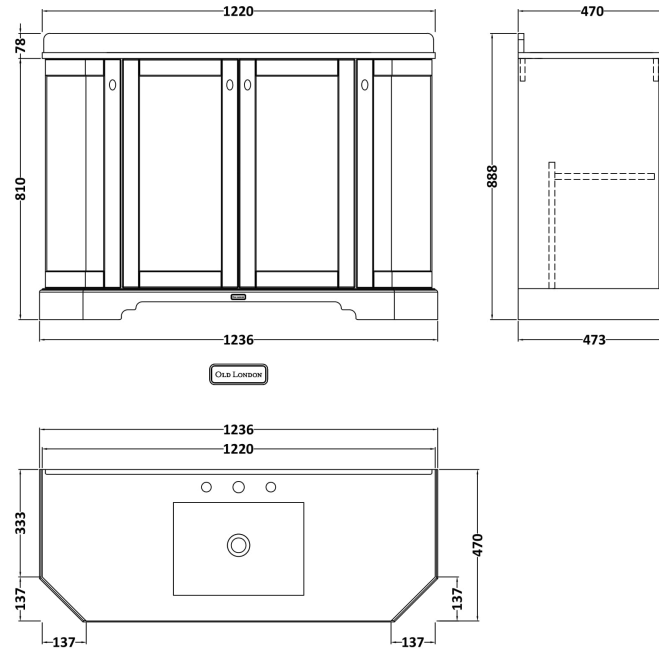

Sales Code: LOF357

Description: 1200 4-Door Angled Unit & Marble Top 3Th

Packaging Details

Barcode: 5056462603032

Sales Code: LON308

Description: 1200 4-Door Angled Basin Unit

Product Dimensions

Height (mm):	810
Width (mm):	1236
Depth (mm):	473
Nett Weight (kg):	54.5

Packaging Dimensions

Height (mm):	840
Width (mm):	1252
Depth (mm):	511
Gross Weight (kg):	55

Packaging Data

Box Colour:	Brown Cardboard Box
Box Qty:	1
Label Size:	150 x 100
Label Colour:	White Label
Label Qty:	2

Outer Box Dimensions (If Applicable)

Height (mm):	
Width (mm):	
Depth (mm):	
Gross Weight (kg):	
Barcode:	5056211871750

Product Details

Country of Origin:	Ireland
Fitting Instruction:	No
CE & UKCA:	
FSC Certified Materials:	Yes
Colour:	Twilight Blue
Construction Method:	Cam & Wood Dowel
Construction Type:	Rigid
Cabinet Finish:	Mdf Vinyl Smooth Matt
Fascia Finish:	Mdf Vinyl Smooth Matt
Cabinet Thickness (mm):	18
Fascia Thickness (mm):	18
Drawer Included:	No
Drawer Type:	Not Applicable
No of Shelves:	2
Hinge Type:	95 Degree Inset Clip-On S/C
Hinge Included:	Yes
Adjustable Legs:	Not Applicable
Fixings Included:	Not Required
Handle Style:	Traditional
Waste Shroud:	No
Handle Included:	Yes
Handle Type:	Knob

Sales Code: LOM280

Description: 1200 Single Bowl Angled Marble Top 3Th

Product Dimensions

Height (mm):	268
Width (mm):	1220
Depth (mm):	470
Nett Weight (kg):	27.5

Packaging Dimensions

Height (mm):	250
Width (mm):	1300
Depth (mm):	580
Gross Weight (kg):	28