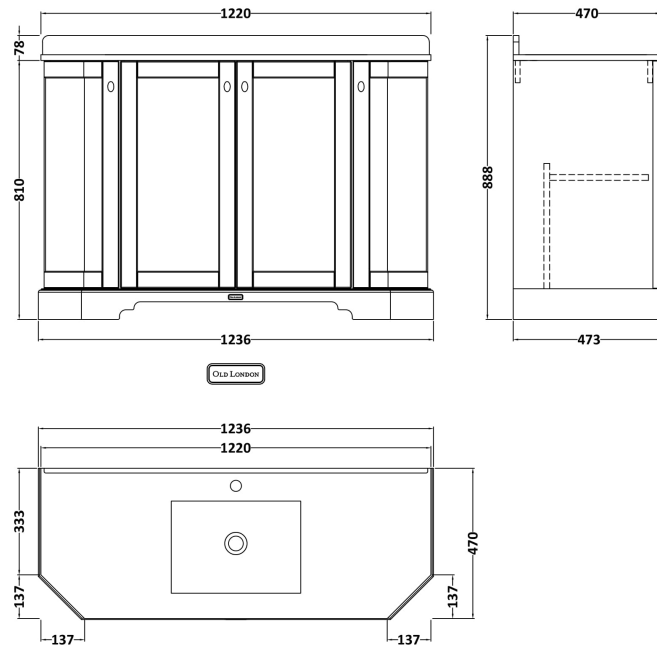

### Packaging Details

Barcode: 5056462602936

Sales Code: LON308

Description: 1200 4-Door Angled Basin Unit

**Product Dimensions**

Height (mm):	810
Width (mm):	1236
Depth (mm):	473
Nett Weight (kg):	54.5

**Packaging Dimensions**

Height (mm):	840
Width (mm):	1252
Depth (mm):	511
Gross Weight (kg):	55

**Packaging Data**

Box Colour:	Brown Cardboard Box
Box Qty:	1
Label Size:	150 x 100
Label Colour:	White Label
Label Qty:	2

**Outer Box Dimensions (If Applicable)**

### Product Dimensions

Height (mm):	268
Width (mm):	1220
Depth (mm):	470
Nett Weight (kg):	27.5

### Packaging Dimensions

Height (mm):	250
Width (mm):	1300
Depth (mm):	580
Gross Weight (kg):	28