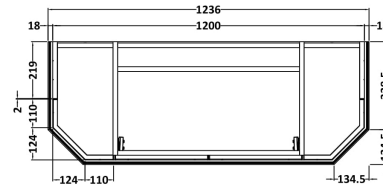

### Packaging Details

Barcode: 5056462602936

Sales Code: LON308

Description: 1200 4-Door Angled Basin Unit

**Product Dimensions**

Height (mm):	810
Width (mm):	1236
Depth (mm):	473
Nett Weight (kg):	54.5

**Packaging Dimensions**

Height (mm):	840
Width (mm):	1252
Depth (mm):	511
Gross Weight (kg):	55

**Packaging Data**

Box Colour:	Brown Cardboard Box
Box Qty:	1
Label Size:	150 x 100
Label Colour:	White Label
Label Qty:	2

**Outer Box Dimensions (If Applicable)**

### Product Dimensions

Height (mm):	268
Width (mm):	1220
Depth (mm):	470
Nett Weight (kg):	27.5

### Packaging Dimensions

Height (mm):	250
Width (mm):	1300
Depth (mm):	580
Gross Weight (kg):	28