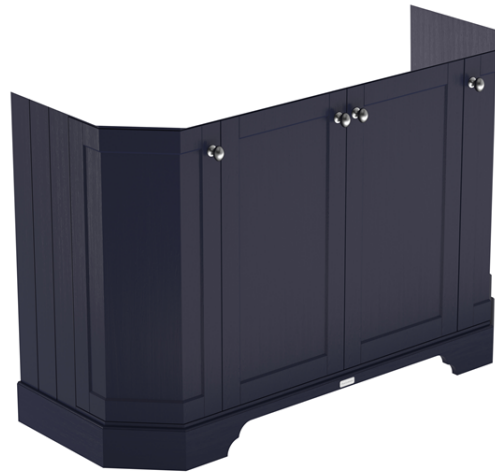

Sales Code: LOF361

Description: 1200 4-Door Angled Unit & Marble Top 1Th

### Packaging Details

Barcode: 5056462602936

Sales Code: LON308

Description: 1200 4-Door Angled Basin Unit

**Product Dimensions**

Height (mm):	810
Width (mm):	1236
Depth (mm):	473
Nett Weight (kg):	54.5

**Packaging Dimensions**

Height (mm):	840
Width (mm):	1252
Depth (mm):	511
Gross Weight (kg):	55

**Packaging Data**

Box Colour:	Brown Cardboard Box
Box Qty:	1
Label Size:	150 x 100
Label Colour:	White Label
Label Qty:	2

**Outer Box Dimensions (If Applicable)**

### Product Dimensions

Height (mm):	268
Width (mm):	1220
Depth (mm):	470
Nett Weight (kg):	27.5