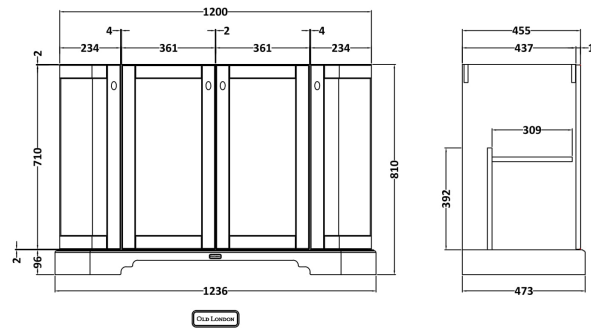

### Packaging Details

Barcode: 5056462602936

Sales Code: LON308

Description: 1200 4-Door Angled Basin Unit

**Product Dimensions**

Height (mm):	810
Width (mm):	1236
Depth (mm):	473
Nett Weight (kg):	54.5

**Packaging Dimensions**

Height (mm):	840
Width (mm):	1252
Depth (mm):	511
Gross Weight (kg):	55

**Packaging Data**

Box Colour:	Brown Cardboard Box
Box Qty:	1
Label Size:	150 x 100
Label Colour:	White Label
Label Qty:	2

**Outer Box Dimensions (If Applicable)**

### Product Dimensions

Height (mm):	268
Width (mm):	1220
Depth (mm):	470
Nett Weight (kg):	27.5

### Packaging Dimensions

Height (mm):	250
Width (mm):	1300
Depth (mm):	580
Gross Weight (kg):	28