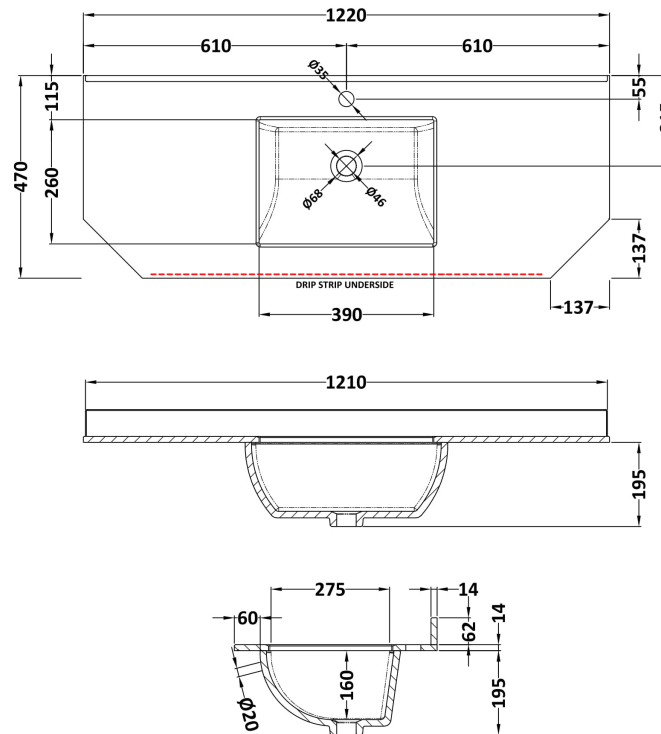

### Packaging Details

Barcode: 5056462602936

Sales Code: LON308

Description: 1200 4-Door Angled Basin Unit

**Product Dimensions**

Height (mm):	810
Width (mm):	1236
Depth (mm):	473
Nett Weight (kg):	54.5

**Packaging Dimensions**

Height (mm):	840
Width (mm):	1252
Depth (mm):	511
Gross Weight (kg):	55

**Packaging Data**

Box Colour:	Brown Cardboard Box
Box Qty:	1
Label Size:	150 x 100
Label Colour:	White Label
Label Qty:	2

**Outer Box Dimensions (If Applicable)**

### Product Dimensions

Height (mm):	268
Width (mm):	1220
Depth (mm):	470
Nett Weight (kg):	27.5

### Packaging Dimensions

Height (mm):	250
Width (mm):	1300
Depth (mm):	580
Gross Weight (kg):	28