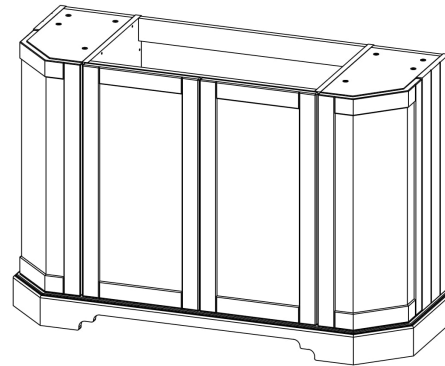

### Packaging Details

Barcode: 5056462602936

Sales Code: LON308

Description: 1200 4-Door Angled Basin Unit

**Product Dimensions**

Height (mm):	810
Width (mm):	1236
Depth (mm):	473
Nett Weight (kg):	54.5

**Packaging Dimensions**

Height (mm):	840
Width (mm):	1252
Depth (mm):	511
Gross Weight (kg):	55

**Packaging Data**

Box Colour:	Brown Cardboard Box
Box Qty:	1
Label Size:	150 x 100
Label Colour:	White Label
Label Qty:	2

**Outer Box Dimensions (If Applicable)**

### Product Dimensions

Height (mm):	268
Width (mm):	1220
Depth (mm):	470
Nett Weight (kg):	27.5

### Packaging Dimensions

Height (mm):	250
Width (mm):	1300
Depth (mm):	580
Gross Weight (kg):	28