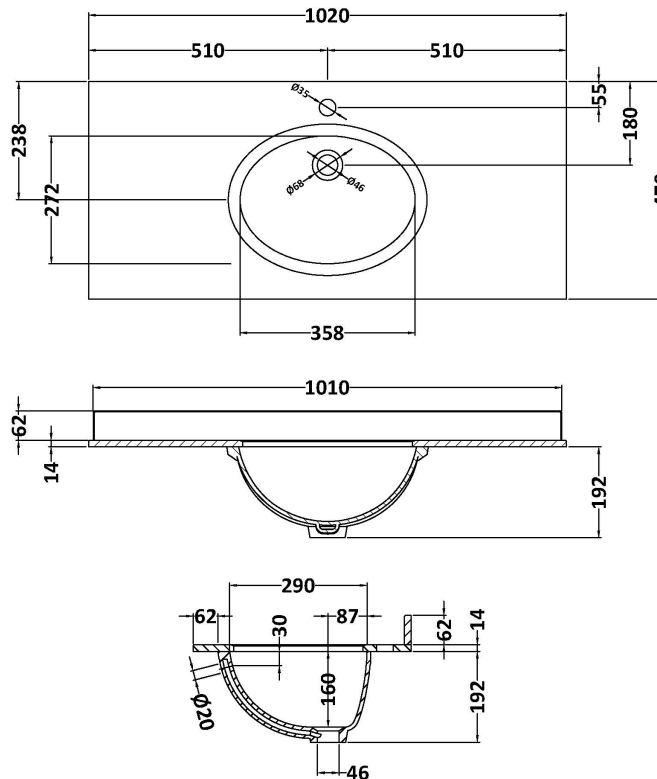

### Product Dimensions

Height (mm):	810
Width (mm):	1021
Depth (mm):	471
Nett Weight (kg):	42.5

### Outer Box Dimensions (If Applicable)

Height (mm):	
Width (mm):	
Depth (mm):	
Gross Weight (kg):	
Barcode:	5056211844594

### Product Dimensions

Height (mm):	268
Width (mm):	1020
Depth (mm):	470
Nett Weight (kg):	18

### Packaging Dimensions

Height (mm):	250
Width (mm):	1100
Depth (mm):	580
Gross Weight (kg):	18.5