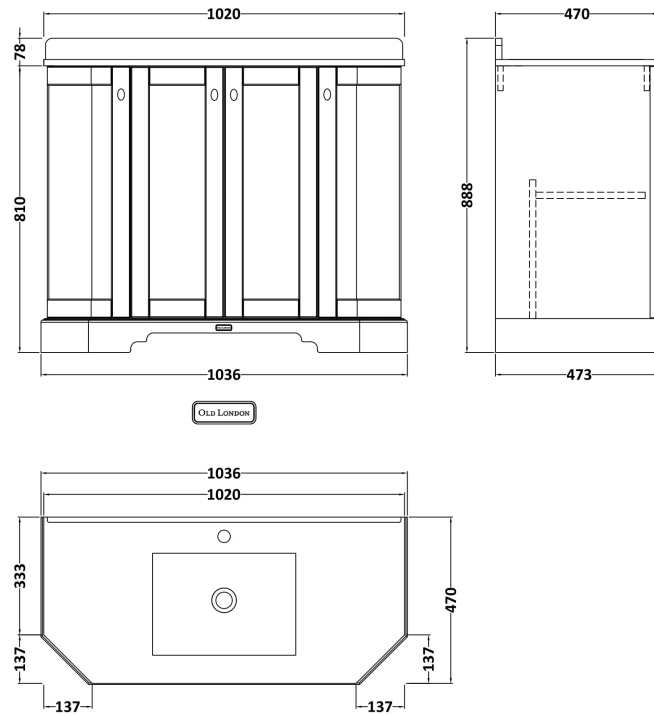

Sales Code: LOF383

Description: 1000 4-Door Angled Unit & Marble Top 1Th

Packaging Details

Barcode: 5056462602752

Sales Code: LON306

Description: 1000 4-Door Angled Basin Unit

Product Dimensions

Height (mm):	810
Width (mm):	1036
Depth (mm):	473
Nett Weight (kg):	42.5

Packaging Dimensions

Height (mm):	850
Width (mm):	1055
Depth (mm):	510
Gross Weight (kg):	43.5

Packaging Data

Box Colour:	Brown Cardboard Box
Box Qty:	1
Label Size:	150 x 100
Label Colour:	White Label
Label Qty:	2

Outer Box Dimensions (If Applicable)

Height (mm):	
Width (mm):	
Depth (mm):	
Gross Weight (kg):	
Barcode:	5056211871781

Product Details

Country of Origin:	Ireland
Fitting Instruction:	No
CE & UKCA:	
FSC Certified Materials:	Yes
Colour:	Twilight Blue
Construction Method:	Cam & Wood Dowel
Construction Type:	Rigid
Cabinet Finish:	Mdf Vinyl Smooth Matt
Fascia Finish:	Mdf Vinyl Smooth Matt
Cabinet Thickness (mm):	18
Fascia Thickness (mm):	18
Drawer Included:	No
Drawer Type:	Not Applicable
No of Shelves:	1
Hinge Type:	95 Degree Inset Clip-On S/C
Hinge Included:	Yes
Adjustable Legs:	Not Applicable
Fixings Included:	Not Required
Handle Style:	Traditional
Waste Shroud:	No
Handle Included:	Yes
Handle Type:	Knob