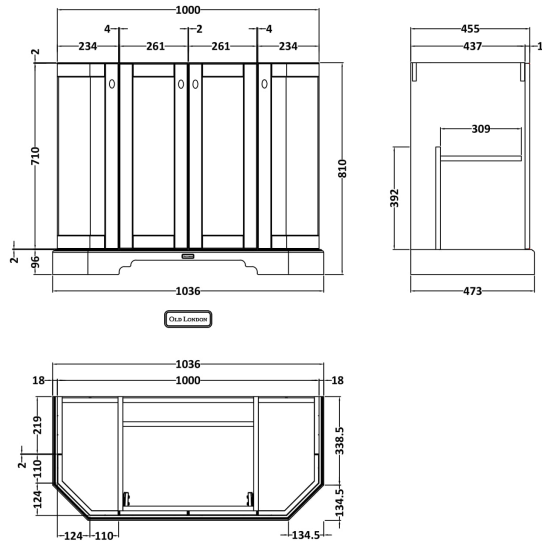

Sales Code: LOF383

Description: 1000 4-Door Angled Unit & Marble Top 1Th

Packaging Details

Barcode: 5056462602752

Sales Code: LON306

Description: 1000 4-Door Angled Basin Unit

Product Dimensions

Height (mm):	810
Width (mm):	1036
Depth (mm):	473
Nett Weight (kg):	42.5

Packaging Dimensions

Height (mm):	850
Width (mm):	1055
Depth (mm):	510
Gross Weight (kg):	43.5

Packaging Data

Box Colour:	Brown Cardboard Box
Box Qty:	1
Label Size:	150 x 100
Label Colour:	White Label
Label Qty:	2

Outer Box Dimensions (If Applicable)

Height (mm):	
Width (mm):	
Depth (mm):	
Gross Weight (kg):	
Barcode:	5056211871781

Product Details

Country of Origin:	Ireland
Fitting Instruction:	No
CE & UKCA:	
FSC Certified Materials:	Yes
Colour:	Twilight Blue
Construction Method:	Cam & Wood Dowel
Construction Type:	Rigid
Cabinet Finish:	Mdf Vinyl Smooth Matt
Fascia Finish:	Mdf Vinyl Smooth Matt
Cabinet Thickness (mm):	18
Fascia Thickness (mm):	18
Drawer Included:	No
Drawer Type:	Not Applicable
No of Shelves:	1
Hinge Type:	95 Degree Inset Clip-On S/C
Hinge Included:	Yes
Adjustable Legs:	Not Applicable
Fixings Included:	Not Required
Handle Style:	Traditional
Waste Shroud:	No
Handle Included:	Yes
Handle Type:	Knob