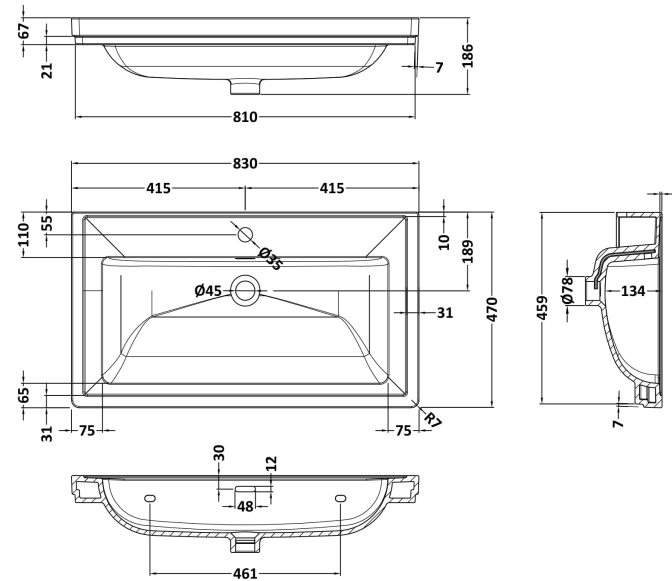

### Product Dimensions

Height (mm):	810
Width (mm):	821
Depth (mm):	471
Nett Weight (kg):	35.5

### Packaging Dimensions

Height (mm):	851
Width (mm):	854
Depth (mm):	511
Gross Weight (kg):	36

### Outer Box Dimensions (If Applicable)

Height (mm):	
Width (mm):	
Depth (mm):	
Gross Weight (kg):	
Barcode:	5056211818045

### Product Dimensions

Height (mm):	67
Width (mm):	830
Depth (mm):	470
Nett Weight (kg):	21.5