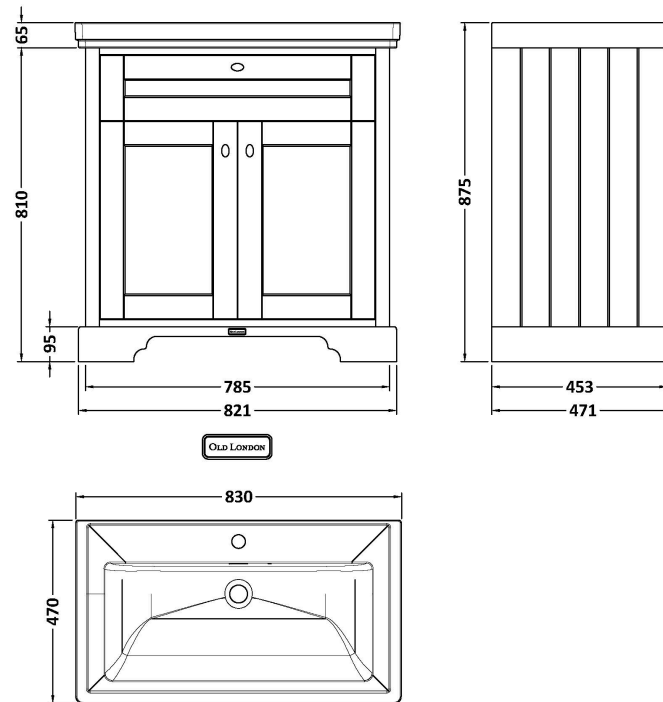

Sales Code: LOF406

Description: 800 2-Door Unit & Classic Basin 1Th

Packaging Details

Barcode: 5056678418154