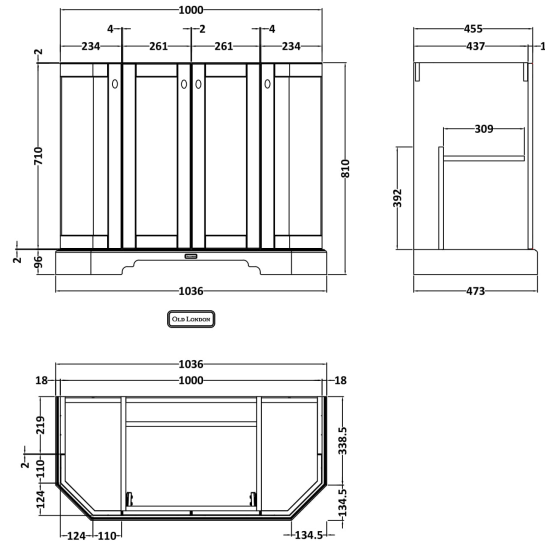

Sales Code: LOF484

Description: 1000 4-Door Angled Unit & Marble Top 1Th

Packaging Details

Barcode: 5056462602790

Sales Code: LON406

Description: 1000 4-Door Angled Basin Unit

Product Dimensions

Height (mm):	810
Width (mm):	1036
Depth (mm):	473
Nett Weight (kg):	42.5

Packaging Dimensions

Height (mm):	850
Width (mm):	1055
Depth (mm):	510
Gross Weight (kg):	43.5

Packaging Data

Box Colour:	Brown Cardboard Box
Box Qty:	1
Label Size:	150 x 100
Label Colour:	White Label
Label Qty:	2

Outer Box Dimensions (If Applicable)

Height (mm):	
Width (mm):	
Depth (mm):	
Gross Weight (kg):	
Barcode:	5056211871774

Product Details

Country of Origin:	Ireland
Fitting Instruction:	No
CE & UKCA:	
FSC Certified Materials:	Yes
Colour:	Timeless Sand
Construction Method:	Cam & Wood Dowel
Construction Type:	Rigid
Cabinet Finish:	Mdf Vinyl Smooth Matt
Fascia Finish:	Mdf Vinyl Smooth Matt
Cabinet Thickness (mm):	18
Fascia Thickness (mm):	18
Drawer Included:	No
Drawer Type:	Not Applicable
No of Shelves:	1
Hinge Type:	95 Degree Inset Clip-On S/C
Hinge Included:	Yes
Adjustable Legs:	Not Applicable
Fixings Included:	Not Required
Handle Style:	Traditional
Waste Shroud:	No
Handle Included:	Yes
Handle Type:	Knob

Sales Code: LOM271

Description: 1000 Single Bowl Angled Marble Top 1Th

Product Dimensions

Height (mm):	268
Width (mm):	1020
Depth (mm):	470
Nett Weight (kg):	18

Packaging Dimensions

Height (mm):	250
Width (mm):	1100
Depth (mm):	580
Gross Weight (kg):	18.5