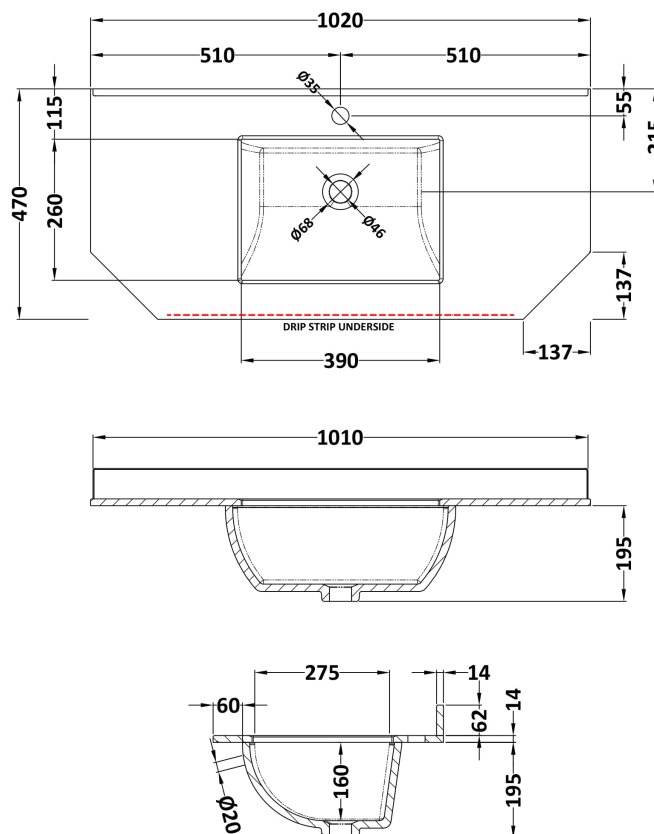

Packaging Dimensions

Height (mm):	850
Width (mm):	1055
Depth (mm):	510
Gross Weight (kg):	43.5

Packaging Data

Box Colour:	Brown Cardboard Box
Box Qty:	1
Label Size:	150 x 100
Label Colour:	White Label
Label Qty:	2

Outer Box Dimensions (If Applicable)

Height (mm):	
Width (mm):	
Depth (mm):	
Gross Weight (kg):	
Barcode:	5056211871774

Product Details

Country of Origin:	Ireland
Fitting Instruction:	No
CE & UKCA:	
FSC Certified Materials:	Yes
Colour:	Timeless Sand
Construction Method:	Cam & Wood Dowel
Construction Type:	Rigid
Cabinet Finish:	Mdf Vinyl Smooth Matt
Fascia Finish:	Mdf Vinyl Smooth Matt
Cabinet Thickness (mm):	18
Fascia Thickness (mm):	18
Drawer Included:	No
Drawer Type:	Not Applicable
No of Shelves:	1
Hinge Type:	95 Degree Inset Clip-On S/C
Hinge Included:	Yes
Adjustable Legs:	Not Applicable
Fixings Included:	Not Required
Handle Style:	Traditional
Waste Shroud:	No
Handle Included:	Yes
Handle Type:	Knob

Sales Code: LOM271

Description: 1000 Single Bowl Angled Marble Top 1Th

Product Dimensions

Height (mm):	268
Width (mm):	1020
Depth (mm):	470
Nett Weight (kg):	18

Packaging Dimensions

Height (mm):	250
Width (mm):	1100
Depth (mm):	580
Gross Weight (kg):	18.5

Packaging Data

Box Colour:	White Cardboard Box
Box Qty:	1
Label Size:	100 x 50
Label Colour:	White Label
Label Qty:	2

Outer Box Dimensions (If Applicable)

Height (mm):	
Width (mm):	
Depth (mm):	
Gross Weight (kg):	
Barcode:	5056211871590