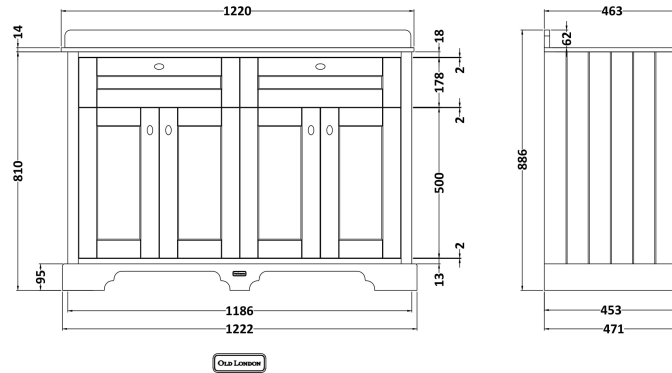

Sales Code: LOF864S

Description: 1200 4-Door Unit & Sq Marble Top 1Th

Packaging Details

Barcode: 5056462694993

Sales Code: LON809

Description: 1200 4-Door Basin Unit

Product Dimensions

Height (mm):	810
Width (mm):	1222
Depth (mm):	471
Nett Weight (kg):	54.5

Packaging Dimensions

Height (mm):	840
Width (mm):	1252
Depth (mm):	511
Gross Weight (kg):	55

Packaging Data

Box Colour:	Brown Cardboard Box
Box Qty:	1
Label Size:	150 x 100
Label Colour:	White Label
Label Qty:	2

Outer Box Dimensions (If Applicable)

Height (mm):	
Width (mm):	
Depth (mm):	
Gross Weight (kg):	
Barcode:	5056462647401

Product Details

Country of Origin:	Ireland
Fitting Instruction:	No
CE & UKCA:	
FSC Certified Materials:	Yes
Colour:	Hunter Green
Construction Method:	Cam & Wood Dowel
Construction Type:	Rigid
Cabinet Finish:	Mdf Vinyl Smooth Matt
Fascia Finish:	Mdf Vinyl Smooth Matt
Cabinet Thickness (mm):	18
Fascia Thickness (mm):	18
Drawer Included:	No
Drawer Type:	Not Applicable
No of Shelves:	2
Hinge Type:	95 Degree Inset Clip-On S/C
Hinge Included:	Yes
Adjustable Legs:	Not Applicable
Fixings Included:	Not Required
Handle Style:	Traditional
Waste Shroud:	No
Handle Included:	Yes
Handle Type:	Knob

Sales Code: LSM234

Description: 1200 Double Bowl Marble Top 1Th

Product Dimensions

Height (mm):	62
Width (mm):	1220
Depth (mm):	470
Nett Weight (kg):	27.5

Packaging Dimensions

Height (mm):	310
Width (mm):	1300
Depth (mm):	550
Gross Weight (kg):	28