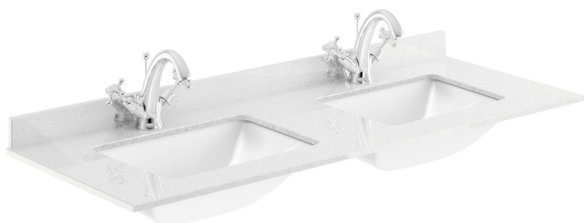

Sales Code: LOF864S

Description: 1200 4-Door Unit & Sq Marble Top 1Th

Packaging Details

Barcode: 5056462694993

Sales Code: LON809

Description: 1200 4-Door Basin Unit

Product Dimensions

Height (mm):	810
Width (mm):	1222
Depth (mm):	471
Nett Weight (kg):	54.5

Packaging Dimensions

Height (mm):	840
Width (mm):	1252
Depth (mm):	511
Gross Weight (kg):	55

Packaging Data

Box Colour:	Brown Cardboard Box
Box Qty:	1
Label Size:	150 x 100
Label Colour:	White Label
Label Qty:	2

Outer Box Dimensions (If Applicable)

Height (mm):	
Width (mm):	
Depth (mm):	
Gross Weight (kg):	
Barcode:	5056462647401

Product Details

Country of Origin:	Ireland
Fitting Instruction:	No
CE & UKCA:	
FSC Certified Materials:	Yes
Colour:	Hunter Green
Construction Method:	Cam & Wood Dowel
Construction Type:	Rigid
Cabinet Finish:	Mdf Vinyl Smooth Matt
Fascia Finish:	Mdf Vinyl Smooth Matt
Cabinet Thickness (mm):	18
Fascia Thickness (mm):	18
Drawer Included:	No
Drawer Type:	Not Applicable
No of Shelves:	2
Hinge Type:	95 Degree Inset Clip-On S/C
Hinge Included:	Yes
Adjustable Legs:	Not Applicable
Fixings Included:	Not Required
Handle Style:	Traditional
Waste Shroud:	No
Handle Included:	Yes
Handle Type:	Knob

Sales Code: LSM234

Description: 1200 Double Bowl Marble Top 1Th

Product Dimensions

Height (mm):	62
Width (mm):	1220
Depth (mm):	470
Nett Weight (kg):	27.5

Packaging Dimensions

Height (mm):	310
Width (mm):	1300
Depth (mm):	550
Gross Weight (kg):	28