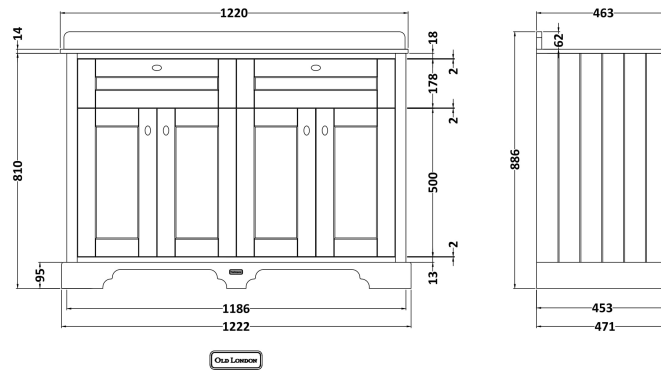

Sales Code: LOF864S

Description: 1200 4-Door Unit & Sq Marble Top 1Th

Packaging Details

Barcode: 5056462694993

Sales Code: LON809

Description: 1200 4-Door Basin Unit

Product Dimensions

Height (mm):	810
Width (mm):	1222
Depth (mm):	471
Nett Weight (kg):	54.5

Packaging Dimensions

Height (mm):	840
Width (mm):	1252
Depth (mm):	511
Gross Weight (kg):	55

Packaging Data

Box Colour:	Brown Cardboard Box
Box Qty:	1
Label Size:	150 x 100
Label Colour:	White Label
Label Qty:	2

Outer Box Dimensions (If Applicable)

Height (mm):	
Width (mm):	
Depth (mm):	
Gross Weight (kg):	
Barcode:	5056462647401

Product Details

Country of Origin:	Ireland
Fitting Instruction:	No
CE & UKCA:	
FSC Certified Materials:	Yes
Colour:	Hunter Green
Construction Method:	Cam & Wood Dowel
Construction Type:	Rigid
Cabinet Finish:	Mdf Vinyl Smooth Matt
Fascia Finish:	Mdf Vinyl Smooth Matt
Cabinet Thickness (mm):	18
Fascia Thickness (mm):	18
Drawer Included:	No
Drawer Type:	Not Applicable
No of Shelves:	2
Hinge Type:	95 Degree Inset Clip-On S/C
Hinge Included:	Yes
Adjustable Legs:	Not Applicable
Fixings Included:	Not Required
Handle Style:	Traditional
Waste Shroud:	No
Handle Included:	Yes
Handle Type:	Knob

Sales Code: LSM234

Description: 1200 Double Bowl Marble Top 1Th

Product Dimensions

Height (mm):	62
Width (mm):	1220
Depth (mm):	470
Nett Weight (kg):	27.5

Packaging Dimensions

Height (mm):	310
Width (mm):	1300
Depth (mm):	550
Gross Weight (kg):	28