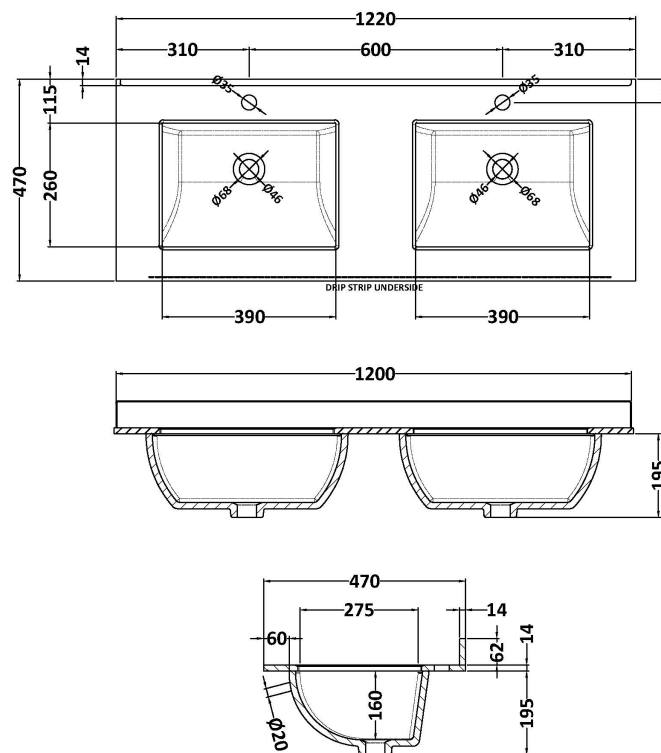

Packaging Dimensions

Height (mm):	840
Width (mm):	1252
Depth (mm):	511
Gross Weight (kg):	55

Packaging Data

Box Colour:	Brown Cardboard Box
Box Qty:	1
Label Size:	150 x 100
Label Colour:	White Label
Label Qty:	2

Outer Box Dimensions (If Applicable)

Height (mm):	
Width (mm):	
Depth (mm):	
Gross Weight (kg):	
Barcode:	5056462647401

Product Details

Country of Origin:	Ireland
Fitting Instruction:	No
CE & UKCA:	
FSC Certified Materials:	Yes
Colour:	Hunter Green
Construction Method:	Cam & Wood Dowel
Construction Type:	Rigid
Cabinet Finish:	Mdf Vinyl Smooth Matt
Fascia Finish:	Mdf Vinyl Smooth Matt
Cabinet Thickness (mm):	18
Fascia Thickness (mm):	18
Drawer Included:	No
Drawer Type:	Not Applicable
No of Shelves:	2
Hinge Type:	95 Degree Inset Clip-On S/C
Hinge Included:	Yes
Adjustable Legs:	Not Applicable
Fixings Included:	Not Required
Handle Style:	Traditional
Waste Shroud:	No
Handle Included:	Yes
Handle Type:	Knob

Sales Code: LSM234

Description: 1200 Double Bowl Marble Top 1Th

Product Dimensions

Height (mm):	62
Width (mm):	1220
Depth (mm):	470
Nett Weight (kg):	27.5

Packaging Dimensions

Height (mm):	310
Width (mm):	1300
Depth (mm):	550
Gross Weight (kg):	28

Packaging Data

Box Colour:	White Cardboard Box
Box Qty:	1
Label Size:	100 x 50
Label Colour:	White Label
Label Qty:	2

Outer Box Dimensions (If Applicable)

Height (mm):	
Width (mm):	
Depth (mm):	
Gross Weight (kg):	
Barcode:	5056462656045