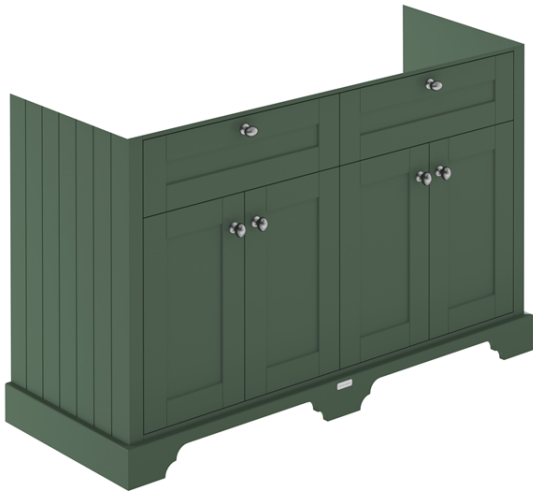

Sales Code: LOF864S

Description: 1200 4-Door Unit & Sq Marble Top 1Th

Packaging Details

Barcode: 5056462694993

Sales Code: LON809

Description: 1200 4-Door Basin Unit

Product Dimensions

Height (mm):	810
Width (mm):	1222
Depth (mm):	471
Nett Weight (kg):	54.5

Packaging Dimensions

Height (mm):	840
Width (mm):	1252
Depth (mm):	511
Gross Weight (kg):	55

Packaging Data

Box Colour:	Brown Cardboard Box
Box Qty:	1
Label Size:	150 x 100
Label Colour:	White Label
Label Qty:	2

Outer Box Dimensions (If Applicable)

Height (mm):	
Width (mm):	
Depth (mm):	
Gross Weight (kg):	
Barcode:	5056462647401

Product Details

Country of Origin:	Ireland
Fitting Instruction:	No
CE & UKCA:	
FSC Certified Materials:	Yes
Colour:	Hunter Green
Construction Method:	Cam & Wood Dowel
Construction Type:	Rigid
Cabinet Finish:	Mdf Vinyl Smooth Matt
Fascia Finish:	Mdf Vinyl Smooth Matt
Cabinet Thickness (mm):	18
Fascia Thickness (mm):	18
Drawer Included:	No
Drawer Type:	Not Applicable
No of Shelves:	2
Hinge Type:	95 Degree Inset Clip-On S/C
Hinge Included:	Yes
Adjustable Legs:	Not Applicable
Fixings Included:	Not Required
Handle Style:	Traditional
Waste Shroud:	No
Handle Included:	Yes
Handle Type:	Knob

Sales Code: LSM234

Description: 1200 Double Bowl Marble Top 1Th

Product Dimensions

Height (mm):	62
Width (mm):	1220
Depth (mm):	470
Nett Weight (kg):	27.5

Packaging Dimensions

Height (mm):	310
Width (mm):	1300
Depth (mm):	550
Gross Weight (kg):	28