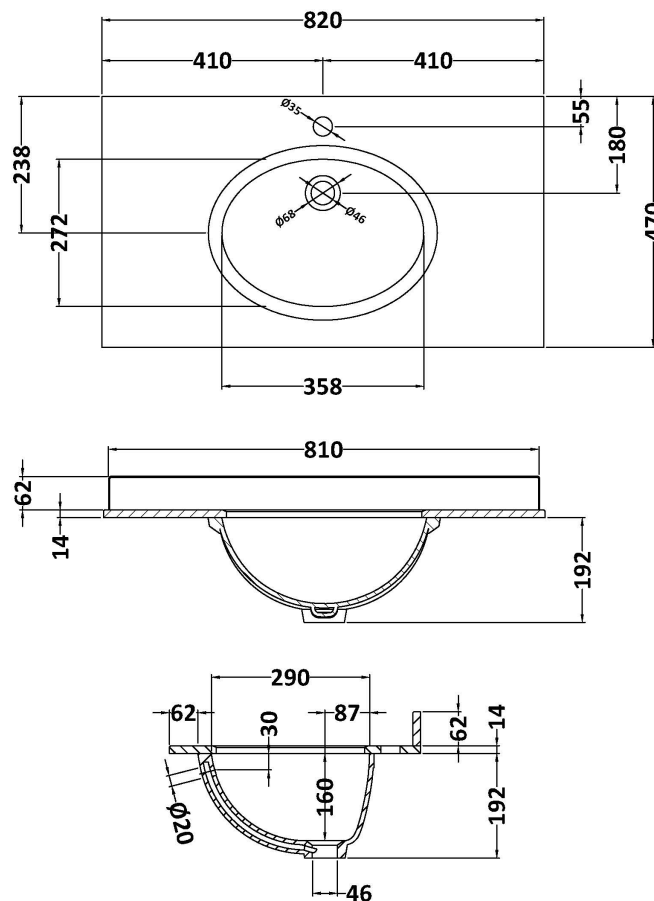

Sales Code: LOM227

Description: 800 Single Bowl Marble Top 1Th

Product Dimensions

Height (mm):	268
Width (mm):	820
Depth (mm):	463
Nett Weight (kg):	18

Packaging Dimensions

Height (mm):	310
Width (mm):	900
Depth (mm):	550
Gross Weight (kg):	18.5

Packaging Data

Box Colour:	White Cardboard Box
Box Qty:	1
Label Size:	100 x 50
Label Colour:	White Label
Label Qty:	2

Outer Box Dimensions (If Applicable)

Height (mm):	
Width (mm):	
Depth (mm):	
Gross Weight (kg):	
Barcode:	5056211819028

Product Details

Country of Origin:	China
Fitting Instruction:	No
Certification: CE & UKCA:	N/A
WRAS:	N/A
WRAS No:	N/A
Product Material:	Vitreous China, Natural Marble
Fixing Supplied:	No

Pans/Bidets: Trap Style: Not Applicable Includes Seat: Not Applicable

Basins: Tap Hole: One Taphole Chain Stay Hole: No
Template: Not Applicable Waste Type Req: Slotted
Overflow Inc: Yes Overflow Cover: Yes
Inner Bowl Depth (mm): 160mm