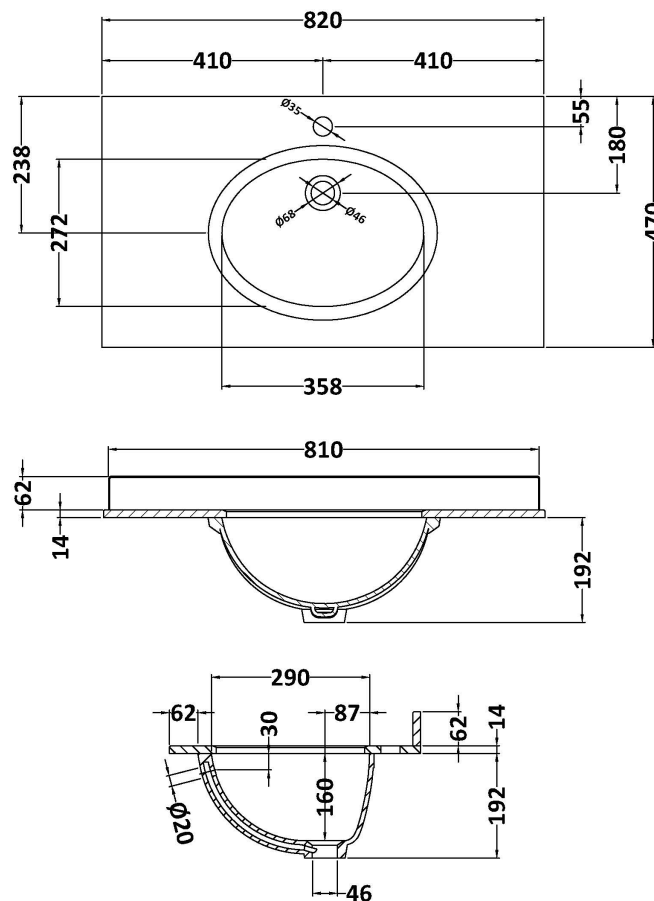

Sales Code: LOM229

Description: 800 Single Bowl Marble Top 1Th

Product Dimensions

Height (mm):	268
Width (mm):	820
Depth (mm):	463
Nett Weight (kg):	18

Packaging Dimensions

Height (mm):	310
Width (mm):	900
Depth (mm):	550
Gross Weight (kg):	18.5

Packaging Data

Box Colour:	White Cardboard Box
Box Qty:	1
Label Size:	100 x 50
Label Colour:	White Label
Label Qty:	2

Outer Box Dimensions (If Applicable)

Height (mm):	
Width (mm):	
Depth (mm):	
Gross Weight (kg):	
Barcode:	5056211819042

Product Details

Country of Origin:	China
Fitting Instruction:	No
Certification: CE & UKCA:	N/A WRAS: N/A WRAS No: N/A
Product Material:	Vitreous China, Natural Marble
Fixing Supplied:	No

Pans/Bidets: Trap Style: Not Applicable Includes Seat: Not Applicable

Basins: Tap Hole: One Taphole Chain Stay Hole: No
Template: Not Applicable Waste Type Req: Slotted
Overflow Inc: Yes Overflow Cover: Yes
Inner Bowl Depth (mm): 160mm