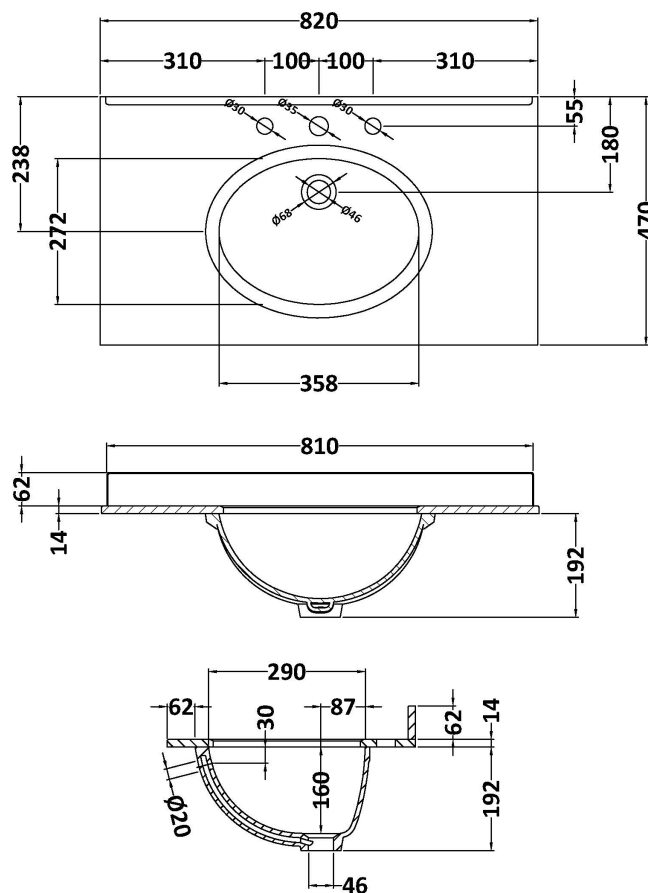

Sales Code: LOM232

Description: 800 Single Bowl Marble Top 3Th

Product Dimensions

Height (mm):	268
Width (mm):	820
Depth (mm):	463
Nett Weight (kg):	18

Packaging Dimensions

Height (mm):	310
Width (mm):	900
Depth (mm):	550
Gross Weight (kg):	18.5

Packaging Data

Box Colour:	White Cardboard Box
Box Qty:	1
Label Size:	100 x 50
Label Colour:	White Label
Label Qty:	2

Outer Box Dimensions (If Applicable)

Height (mm):	
Width (mm):	
Depth (mm):	
Gross Weight (kg):	
Barcode:	5056211819073

Product Details

Country of Origin:	China
Fitting Instruction:	No
Certification: CE & UKCA:	N/A WRAS: N/A WRAS No: N/A
Product Material:	Vitreous China, Natural Marble
Fixing Supplied:	No

Pans/Bidets: Trap Style: Not Applicable Includes Seat: Not Applicable

Basins: Tap Hole: Three Tapholes Chain Stay Hole: No
Template: Not Applicable Waste Type Req: Slotted
Overflow Inc: Yes Overflow Cover: Yes
Inner Bowl Depth (mm): 160mm