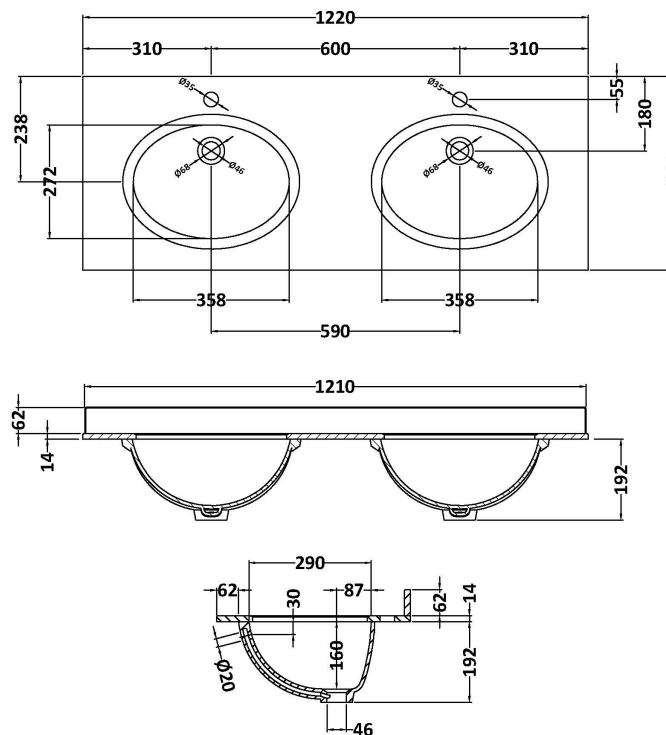

Sales Code: LOM234

Description: 1200 Double Bowl Marble Top 1Th

Product Dimensions

Height (mm):	268
Width (mm):	1220
Depth (mm):	463
Nett Weight (kg):	27.5

Packaging Dimensions

Height (mm):	310
Width (mm):	1300
Depth (mm):	550
Gross Weight (kg):	28

Packaging Data

Box Colour:	White Cardboard Box
Box Qty:	1
Label Size:	100 x 50
Label Colour:	White Label
Label Qty:	2

Outer Box Dimensions (If Applicable)

Height (mm):	
Width (mm):	
Depth (mm):	
Gross Weight (kg):	
Barcode:	5056211819097

Product Details

Country of Origin:	China
Fitting Instruction:	No
Certification: CE & UKCA:	N/A
WRAS:	N/A
WRAS No:	N/A
Product Material:	Vitreous China, Natural Marble
Fixing Supplied:	No

Pans/Bidets: Trap Style: Not Applicable Includes Seat: Not Applicable

Basins: Tap Hole: One Taphole Chain Stay Hole: No
Template: Not Applicable Waste Type Req: Slotted
Overflow Inc: Yes Overflow Cover: Yes
Inner Bowl Depth (mm): 160mm