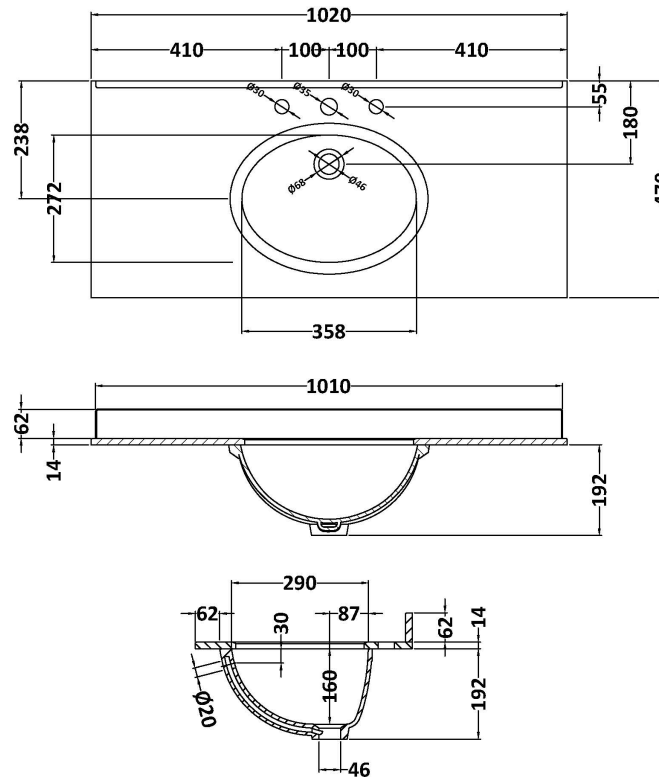

### Product Dimensions

Height (mm):	268
Width (mm):	1020
Depth (mm):	470
Nett Weight (kg):	18

### Packaging Dimensions

Height (mm):	250
Width (mm):	1100
Depth (mm):	580
Gross Weight (kg):	18.5

### Outer Box Dimensions (If Applicable)

Height (mm):	
Width (mm):	
Depth (mm):	
Gross Weight (kg):	
Barcode:	5056211825760

**Basins:** Tap Hole: Three Tapholes Chain Stay Hole: No  
Template: Not Applicable Waste Type Req: Slotted  
Overflow Inc: Yes Overflow Cover: Yes  
Inner Bowl Depth (mm): 160mm