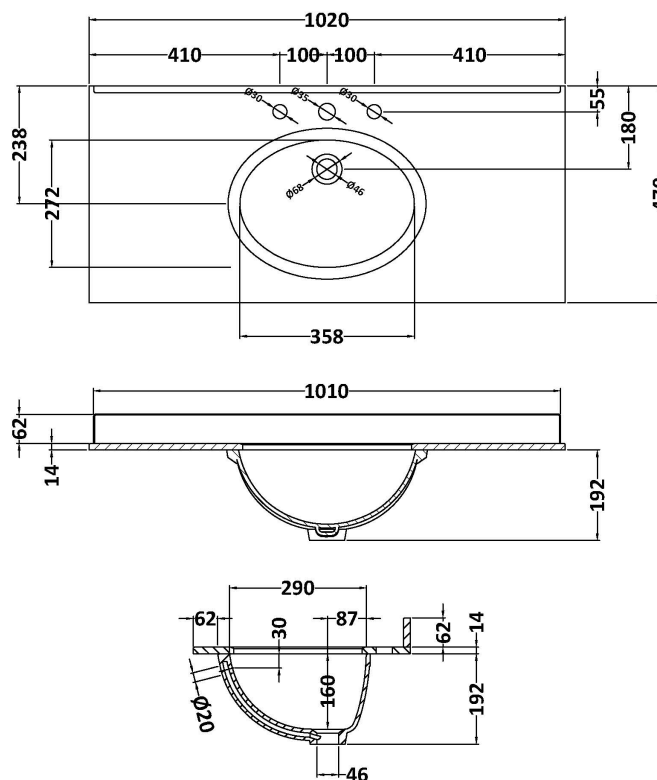

Sales Code: LOM249

Description: 1000 Rectangle Marble Top/Basin 3Th

Product Dimensions

Height (mm):	268
Width (mm):	1020
Depth (mm):	470
Nett Weight (kg):	18

Packaging Dimensions

Height (mm):	250
Width (mm):	1100
Depth (mm):	580
Gross Weight (kg):	18.5

Packaging Data

Box Colour:	White Cardboard Box
Box Qty:	1
Label Size:	100 x 50
Label Colour:	White Label
Label Qty:	2

Outer Box Dimensions (If Applicable)

Height (mm):	
Width (mm):	
Depth (mm):	
Gross Weight (kg):	
Barcode:	5056211825777

Product Details

Country of Origin:	China
Fitting Instruction:	No
Certification: CE & UKCA:	N/A
WRAS:	N/A
WRAS No:	N/A
Product Material:	Vitreous China, Natural Marble
Fixing Supplied:	No

Pans/Bidets: Trap Style: Not Applicable Includes Seat: Not Applicable

Basins: Tap Hole: Three Tapholes Chain Stay Hole: No
Template: Not Applicable Waste Type Req: Slotted
Overflow Inc: Yes Overflow Cover: Yes
Inner Bowl Depth (mm): 160mm