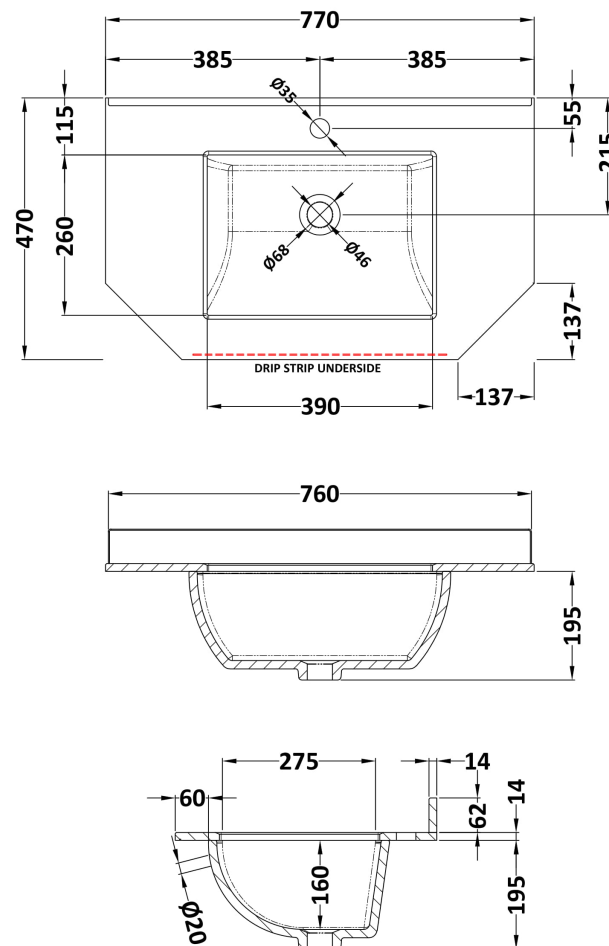

Sales Code: LOM263

Description: 750 Single Bowl Angled Marble Top 1Th

Product Dimensions

Height (mm):	268
Width (mm):	770
Depth (mm):	470
Nett Weight (kg):	18

Packaging Dimensions

Height (mm):	250
Width (mm):	860
Depth (mm):	580
Gross Weight (kg):	18.5

Packaging Data

Box Colour:	White Cardboard Box
Box Qty:	1
Label Size:	100 x 50
Label Colour:	White Label
Label Qty:	2

Outer Box Dimensions (If Applicable)

Height (mm):	
Width (mm):	
Depth (mm):	
Gross Weight (kg):	
Barcode:	5056211871675

Product Details

Country of Origin:	China
Fitting Instruction:	No
Certification: CE & UKCA:	N/A
WRAS:	N/A
WRAS No:	N/A
Product Material:	Vitreous China, Natural Marble
Fixing Supplied:	No

Pans/Bidets: Trap Style: Not Applicable Includes Seat: Not Applicable

Basins: Tap Hole: One Taphole Chain Stay Hole: No
Template: Not Applicable Waste Type Req: Slotted
Overflow Inc: Yes Overflow Cover: Yes
Inner Bowl Depth (mm): 160mm