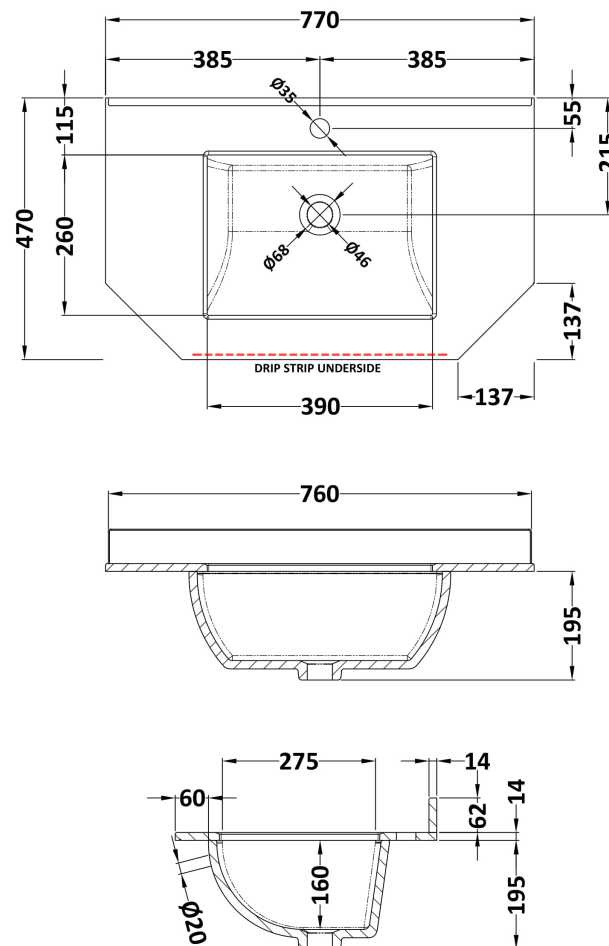

### Product Dimensions

Height (mm):	268
Width (mm):	770
Depth (mm):	470
Nett Weight (kg):	18

### Packaging Dimensions

Height (mm):	250
Width (mm):	860
Depth (mm):	580
Gross Weight (kg):	18.5

### Packaging Data

Box Colour:	White Cardboard Box
Box Qty:	1
Label Size:	100 x 50
Label Colour:	White Label
Label Qty:	2

### Outer Box Dimensions (If Applicable)

Height (mm):	
Width (mm):	
Depth (mm):	
Gross Weight (kg):	
Barcode:	5056211871668