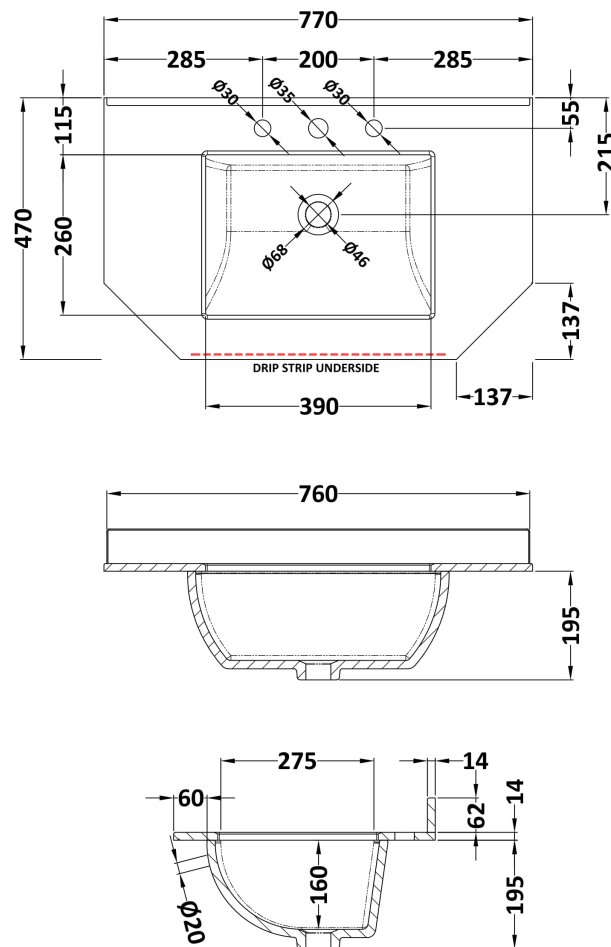

Sales Code: LOM267

Description: 750 Single Bowl Angled Marble Top 3Th

Product Dimensions

Height (mm):	268
Width (mm):	770
Depth (mm):	470
Nett Weight (kg):	18

Packaging Dimensions

Height (mm):	250
Width (mm):	860
Depth (mm):	580
Gross Weight (kg):	18.5

Packaging Data

Box Colour:	White Cardboard Box
Box Qty:	1
Label Size:	100 x 50
Label Colour:	White Label
Label Qty:	2

Outer Box Dimensions (If Applicable)

Height (mm):	
Width (mm):	
Depth (mm):	
Gross Weight (kg):	
Barcode:	5056211871637

Product Details

Country of Origin:	China
Fitting Instruction:	No
Certification: CE & UKCA:	N/A
WRAS:	N/A
WRAS No:	N/A
Product Material:	Vitreous China, Natural Marble
Fixing Supplied:	No

Pans/Bidets: Trap Style: Not Applicable Includes Seat: Not Applicable

Basins: Tap Hole: Three Tapholes Chain Stay Hole: No
Template: Not Applicable Waste Type Req: Slotted
Overflow Inc: Yes Overflow Cover: Yes
Inner Bowl Depth (mm): 160mm