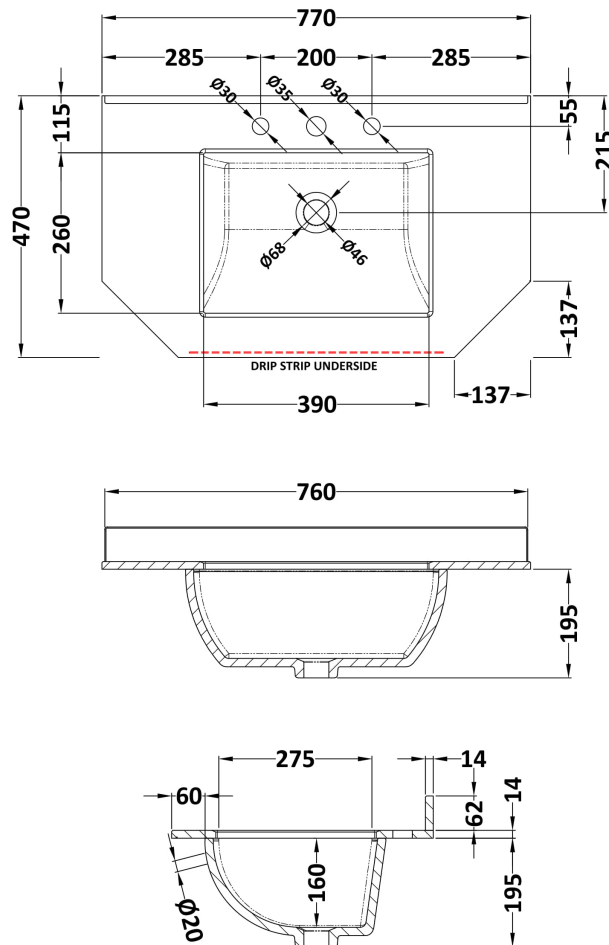

Sales Code: LOM268

Description: 750 Single Bowl Angled Marble Top 3Th

Product Dimensions

| | |
|-------------------|-----|
| Height (mm): | 268 |
| Width (mm): | 770 |
| Depth (mm): | 470 |
| Nett Weight (kg): | 18 |

Packaging Dimensions

| | |
|--------------------|------|
| Height (mm): | 250 |
| Width (mm): | 860 |
| Depth (mm): | 580 |
| Gross Weight (kg): | 18.5 |

Packaging Data

| | |
|---------------|---------------------|
| Box Colour: | White Cardboard Box |
| Box Qty: | 1 |
| Label Size: | 100 x 50 |
| Label Colour: | White Label |
| Label Qty: | 2 |

Outer Box Dimensions (If Applicable)

| | |
|--------------------|---------------|
| Height (mm): | |
| Width (mm): | |
| Depth (mm): | |
| Gross Weight (kg): | |
| Barcode: | 5056211871620 |

Product Details

Cisterns: Operating Type: Not Applicable Fittings: Not Applicable
Lever Type: Not Applicable

Basins: Tap Hole: Three Tapholes Chain Stay Hole: No
Template: Not Applicable Waste Type Req: Slotted
Overflow Inc: Yes Overflow Cover: Yes
Inner Bowl Depth (mm): 160mm