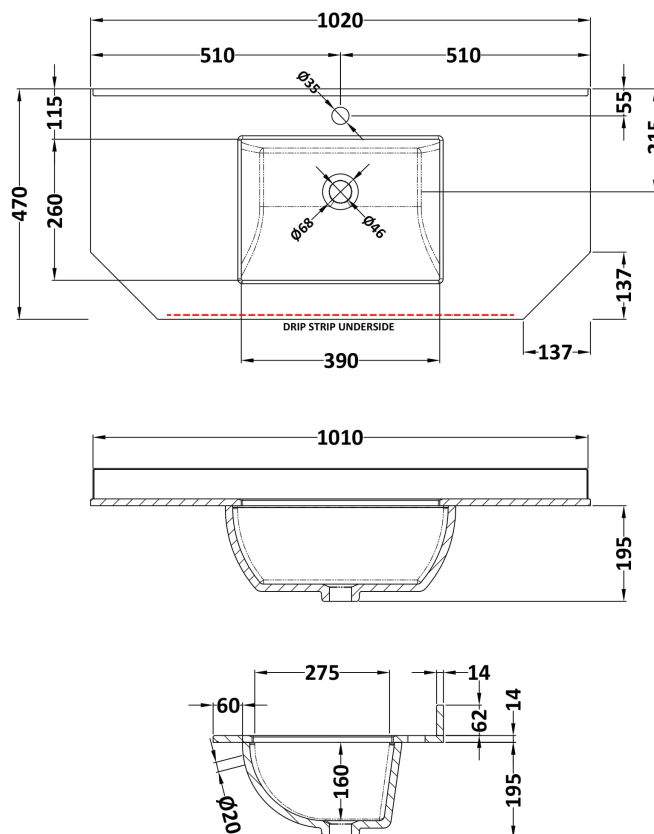

Sales Code: LOM271

Description: 1000 Single Bowl Angled Marble Top 1Th

Product Dimensions

Height (mm):	268
Width (mm):	1020
Depth (mm):	470
Nett Weight (kg):	18

Packaging Dimensions

Height (mm):	250
Width (mm):	1100
Depth (mm):	580
Gross Weight (kg):	18.5

Packaging Data

Box Colour:	White Cardboard Box
Box Qty:	1
Label Size:	100 x 50
Label Colour:	White Label
Label Qty:	2

Outer Box Dimensions (If Applicable)

Height (mm):	
Width (mm):	
Depth (mm):	
Gross Weight (kg):	
Barcode:	5056211871590

Product Details

Country of Origin:	China
Fitting Instruction:	No
Certification: CE & UKCA:	N/A
WRAS:	N/A
WRAS No:	N/A
Product Material:	Vitreous China, Natural Marble
Fixing Supplied:	No

Pans/Bidets: Trap Style: Not Applicable Includes Seat: Not Applicable

Basins: Tap Hole: One Taphole Chain Stay Hole: No
Template: Not Applicable Waste Type Req: Slotted
Overflow Inc: Yes Overflow Cover: Yes
Inner Bowl Depth (mm): 160mm