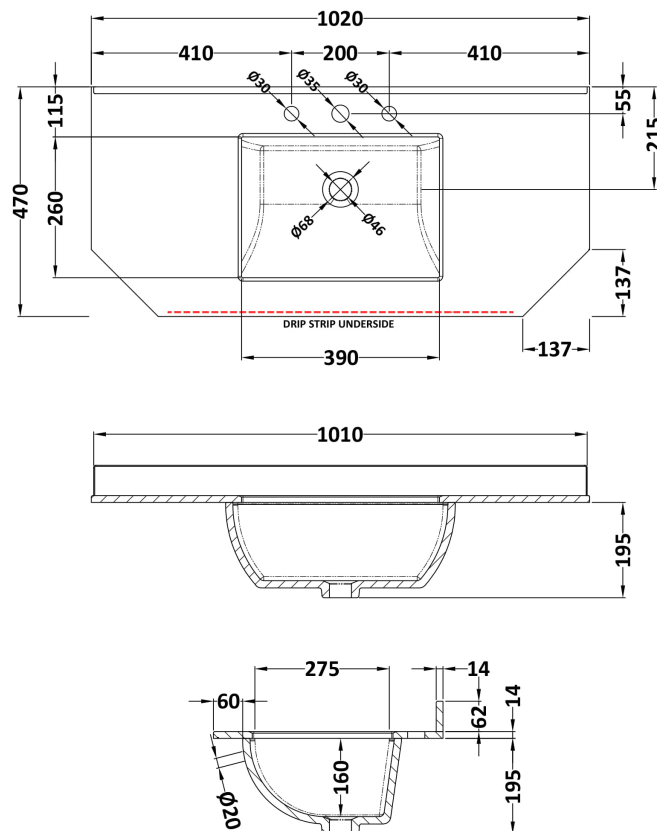

Sales Code: LOM273

Description: 1000 Single Bowl Angled Marble Top 3Th

Product Dimensions

Height (mm):	268
Width (mm):	1020
Depth (mm):	470
Nett Weight (kg):	18

Packaging Dimensions

Height (mm):	250
Width (mm):	1100
Depth (mm):	580
Gross Weight (kg):	18.5

Packaging Data

Box Colour:	White Cardboard Box
Box Qty:	1
Label Size:	100 x 50
Label Colour:	White Label
Label Qty:	2

Outer Box Dimensions (If Applicable)

Height (mm):	
Width (mm):	
Depth (mm):	
Gross Weight (kg):	
Barcode:	5056211871576

Product Details

Country of Origin:	China
Fitting Instruction:	No
Certification: CE & UKCA:	N/A
WRAS:	N/A
WRAS No:	N/A
Product Material:	Vitreous China, Natural Marble
Fixing Supplied:	No

Pans/Bidets: Trap Style: Not Applicable Includes Seat: Not Applicable

Basins: Tap Hole: Three Tapholes Chain Stay Hole: No
Template: Not Applicable Waste Type Req: Slotted
Overflow Inc: Yes Overflow Cover: Yes
Inner Bowl Depth (mm): 160mm