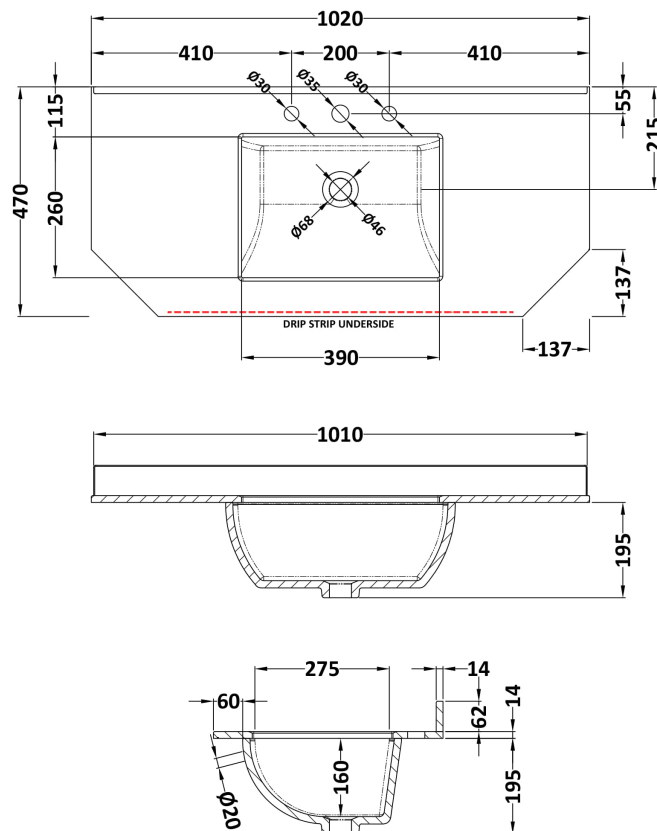

Sales Code: LOM274

Description: 1000 Single Bowl Angled Marble Top 3Th

Product Dimensions

Height (mm):	268
Width (mm):	1020
Depth (mm):	470
Nett Weight (kg):	18

Packaging Dimensions

Height (mm):	250
Width (mm):	1100
Depth (mm):	580
Gross Weight (kg):	18.5

Packaging Data

Box Colour:	White Cardboard Box
Box Qty:	1
Label Size:	100 x 50
Label Colour:	White Label
Label Qty:	2

Outer Box Dimensions (If Applicable)

Height (mm):	
Width (mm):	
Depth (mm):	
Gross Weight (kg):	
Barcode:	5056211871569

Product Details

Country of Origin:	China
Fitting Instruction:	No
Certification: CE & UKCA:	N/A
WRAS:	N/A
WRAS No:	N/A
Product Material:	Vitreous China, Natural Marble
Fixing Supplied:	No

Pans/Bidets: Trap Style: Not Applicable Includes Seat: Not Applicable

Basins: Tap Hole: Three Tapholes Chain Stay Hole: No
Template: Not Applicable Waste Type Req: Slotted
Overflow Inc: Yes Overflow Cover: Yes
Inner Bowl Depth (mm): 160mm