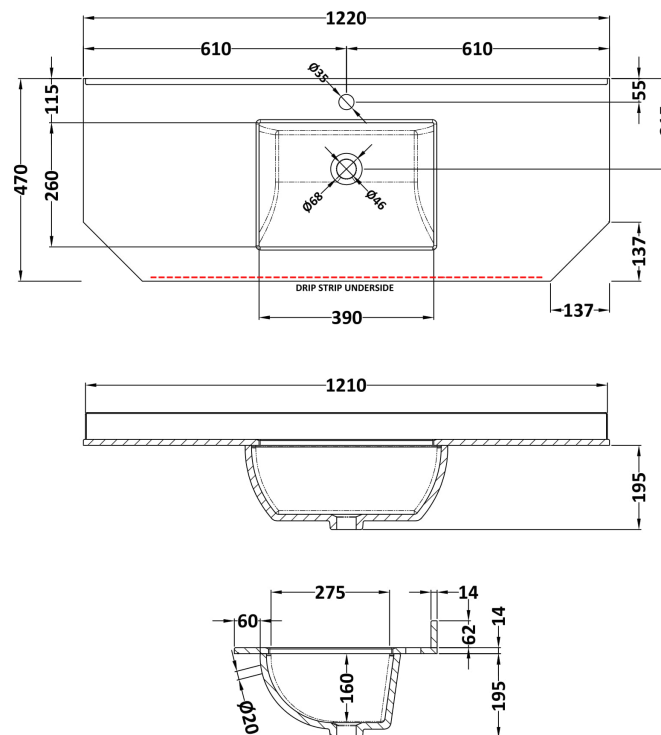

### Product Dimensions

Height (mm):	268
Width (mm):	1220
Depth (mm):	470
Nett Weight (kg):	27.5

### Packaging Dimensions

Height (mm):	250
Width (mm):	1300
Depth (mm):	580
Gross Weight (kg):	28

### Outer Box Dimensions (If Applicable)

Height (mm):	
Width (mm):	
Depth (mm):	
Gross Weight (kg):	
Barcode:	5056211871552

**Basins:** Tap Hole: One Taphole Chain Stay Hole: No  
Template: Not Applicable Waste Type Req: Slotted  
Overflow Inc: Yes Overflow Cover: Yes  
Inner Bowl Depth (mm): 160mm